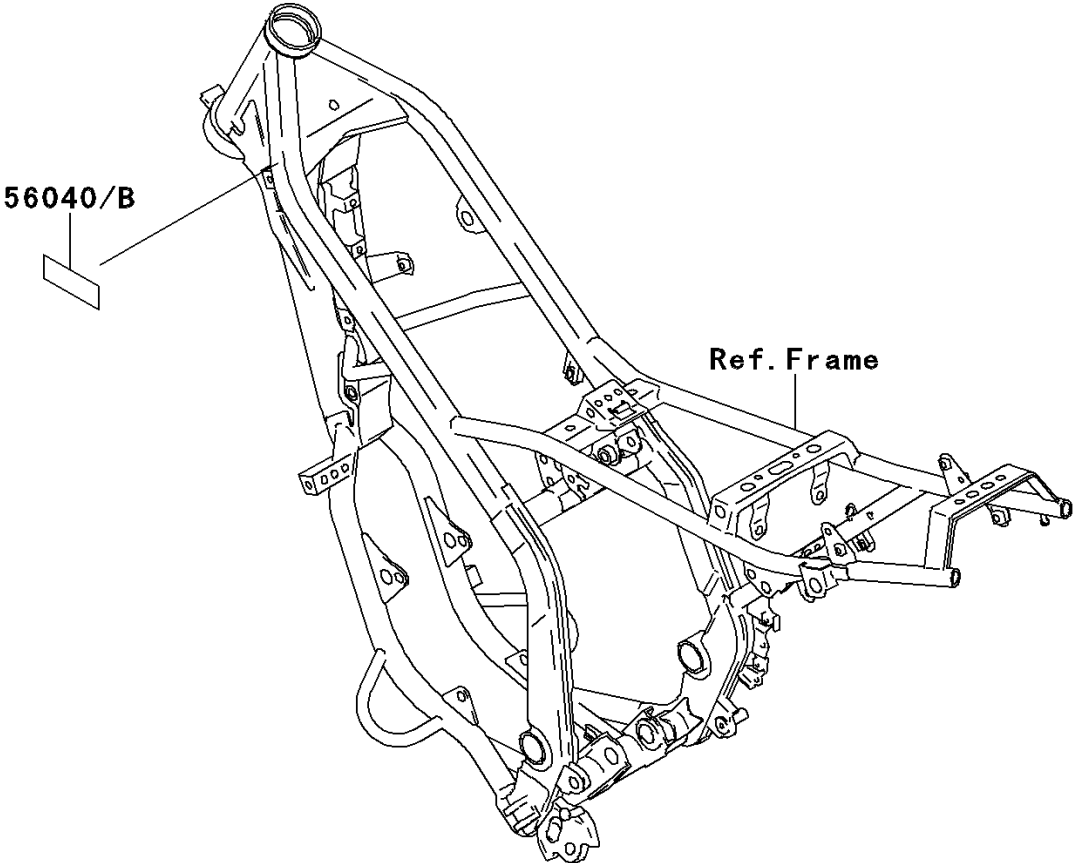

## 1997 KDX220R PARTS DIAGRAM

Labels

F2860

## 1997 KDX220R PARTS LIST

Labels

ITEM NAME	PART NUMBER	QUANTITY
LABEL-WARNING,OFF-ROAD VEHICLE (Ref # 56040)	56040-1018	1
LABEL-WARNING,GASOLINE/OIL (Ref # 56040A)	56040-1129	1
LABEL-WARNING,OFF-ROAD VEHICLE (Ref # 56040B)	56040-1304	1
LABEL-WARNING,GASOLINE/OIL (Ref # 56040C)	56040-1306	1