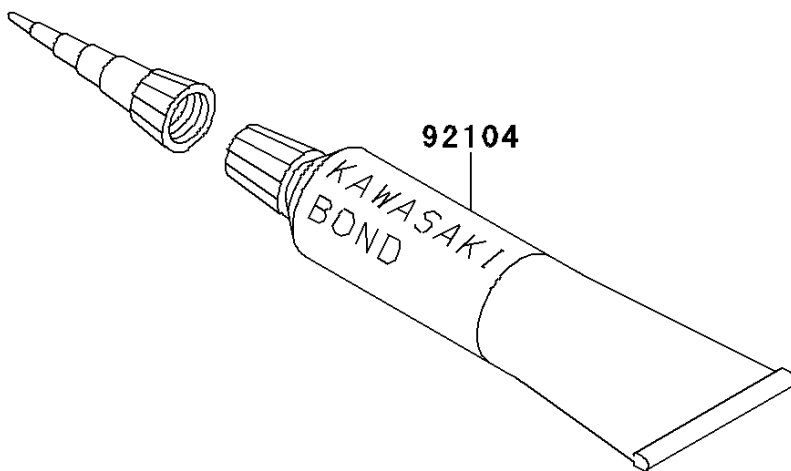

1998 KDX220R PARTS DIAGRAM

Owner's Tools

F2810

1998 KDX220R PARTS LIST

Owner's Tools

ITEM NAME	PART NUMBER	QUANTITY
GASKET-LIQUID,TUBE,100G,SILVER (Ref # 92104)	92104-002	1
TOOL-WRENCH,BOX,21MM&SPOKE (Ref # 92110)	92110-1142	1