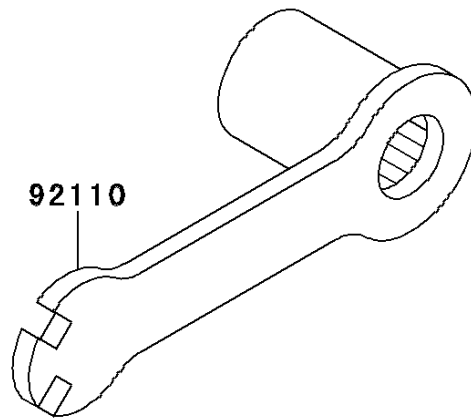

1998 KDX220R PARTS DIAGRAM

Owner's Tools

F2810

1998 KDX220R PARTS LIST

Owner's Tools

ITEM NAME	PART NUMBER	QUANTITY
GASKET-LIQUID,TUBE,100G,SILVER (Ref # 92104)	92104-002	1
TOOL-WRENCH,BOX,21MM&SPOKE (Ref # 92110)	92110-1142	1