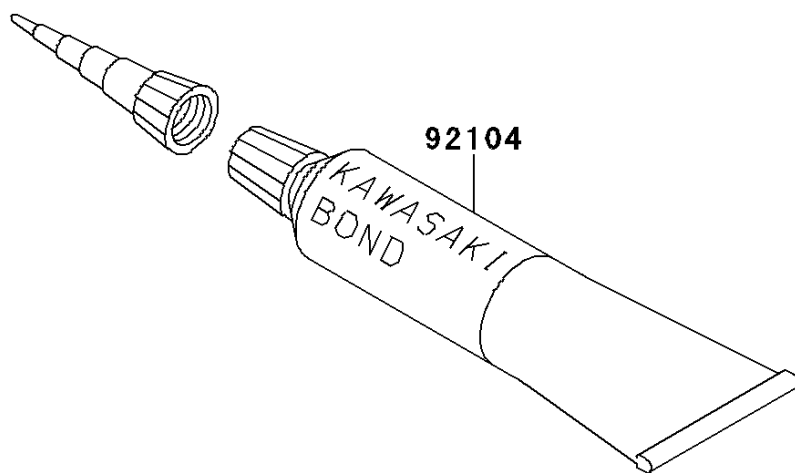

1998 KDX220R PARTS DIAGRAM

Owner's Tools

F2810

1998 KDX220R PARTS LIST

Owner's Tools

ITEM NAME	PART NUMBER	QUANTITY
GASKET-LIQUID,TUBE,100G,SILVER (Ref # 92104)	92104-002	1
TOOL-WRENCH,BOX,21MM&SPOKE (Ref # 92110)	92110-1142	1