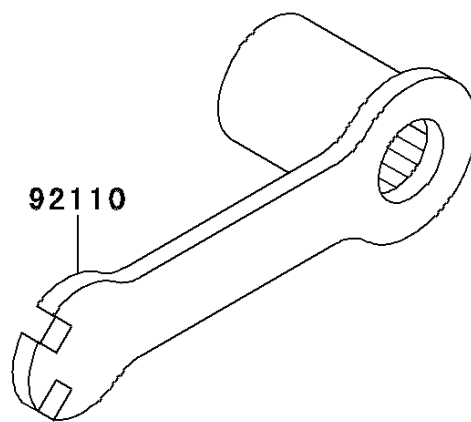

1998 KDX220R PARTS DIAGRAM

Owner's Tools

F2810

1998 KDX220R PARTS LIST

Owner's Tools

ITEM NAME	PART NUMBER	QUANTITY
GASKET-LIQUID,TUBE,100G,SILVER (Ref # 92104)	92104-002	1
TOOL-WRENCH,BOX,21MM&SPOKE (Ref # 92110)	92110-1142	1