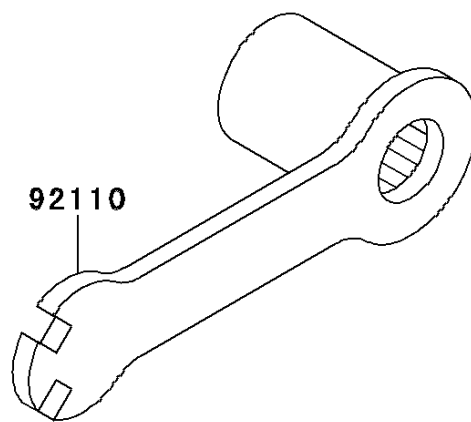

1997 KDX220R PARTS DIAGRAM

Owner's Tools

F2810

1997 KDX220R PARTS LIST

Owner's Tools

ITEM NAME	PART NUMBER	QUANTITY
GASKET-LIQUID,TUBE,100G,SILVER (Ref # 92104)	92104-002	1
TOOL-WRENCH,BOX,21MM&SPOKE (Ref # 92110)	92110-1142	1