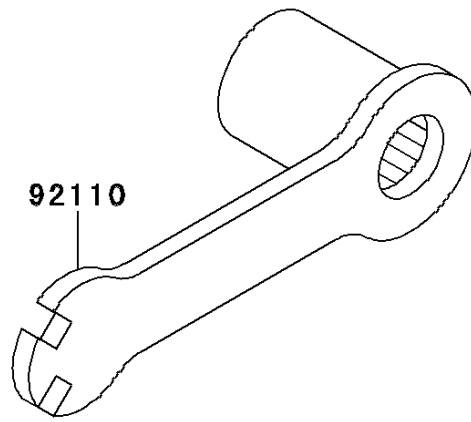

1997 KDX220R PARTS DIAGRAM

Owner's Tools

F2810

1997 KDX220R PARTS LIST

Owner's Tools

ITEM NAME	PART NUMBER	QUANTITY
GASKET-LIQUID,TUBE,100G,SILVER (Ref # 92104)	92104-002	1
TOOL-WRENCH,BOX,21MM&SPOKE (Ref # 92110)	92110-1142	1