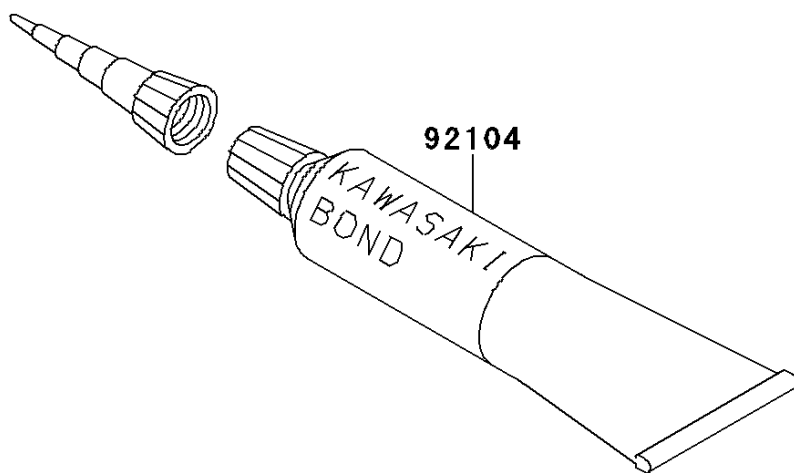

1997 KDX220R PARTS DIAGRAM

Owner's Tools

F2810

1997 KDX220R PARTS LIST

Owner's Tools

ITEM NAME	PART NUMBER	QUANTITY
GASKET-LIQUID,TUBE,100G,SILVER (Ref # 92104)	92104-002	1
TOOL-WRENCH,BOX,21MM&SPOKE (Ref # 92110)	92110-1142	1