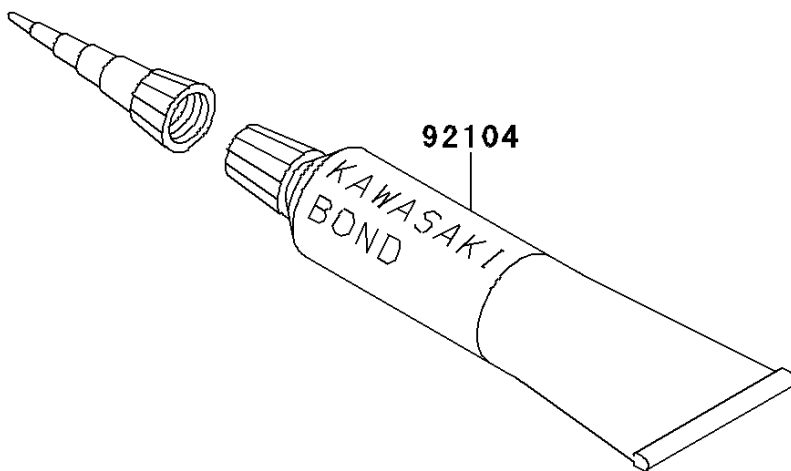

1997 KDX220R PARTS DIAGRAM

Owner's Tools

F2810

1997 KDX220R PARTS LIST

Owner's Tools

ITEM NAME	PART NUMBER	QUANTITY
GASKET-LIQUID,TUBE,100G,SILVER (Ref # 92104)	92104-002	1
TOOL-WRENCH,BOX,21MM&SPOKE (Ref # 92110)	92110-1142	1