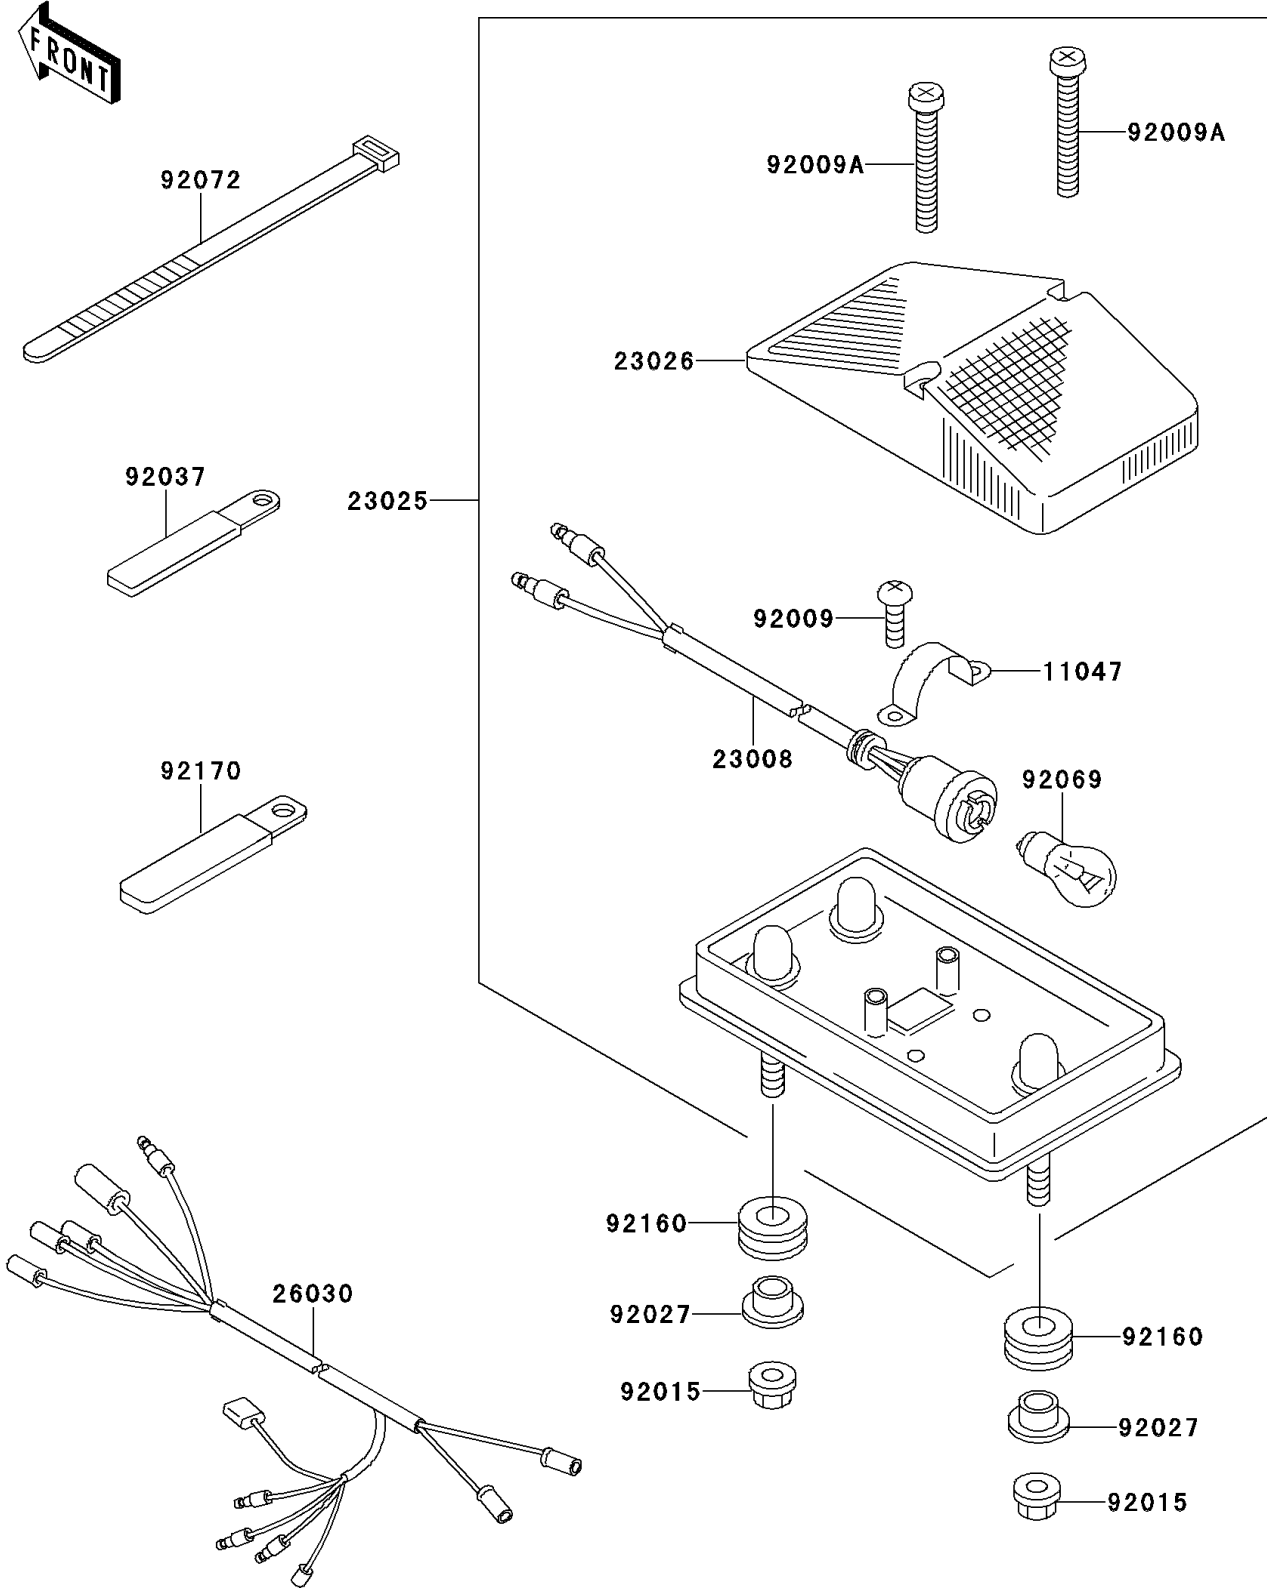

1997 KDX220R PARTS DIAGRAM

Taillight(s)

F2720

1997 KDX220R PARTS LIST

Taillight(s)

ITEM NAME	PART NUMBER	QUANTITY
BRACKET,TAIL LAMP (Ref # 11047)	11047-1238	1
SOCKET-ASSY,TAIL LAMP (Ref # 23008)	23008-1462	1
LAMP-TAIL (Ref # 23025)	23025-1215	1
LENS,TAIL LAMP (Ref # 23026)	23026-1131	1
HARNESS,MAIN (Ref # 26030)	26030-1279	1
SCREW,TAPPING,4X10 (Ref # 92009)	92009-1021	2
SCREW,TAPPING,4X30 (Ref # 92009A)	92009-1647	2
NUT,FLANGED,6MM (Ref # 92015)	92015-1367	3
COLLAR,L=14.1 (Ref # 92027)	92027-1920	3
CLAMP,WIRING HARNESS,L=60 (Ref # 92037)	92037-1069	1
BULB,12V 10W (Ref # 92069)	92069-1072	1
BAND,L=202 (Ref # 92072)	92072-1195	5
DAMPER (Ref # 92160)	92160-1167	3
CLAMP,L=150 (Ref # 92170)	92170-1114	1