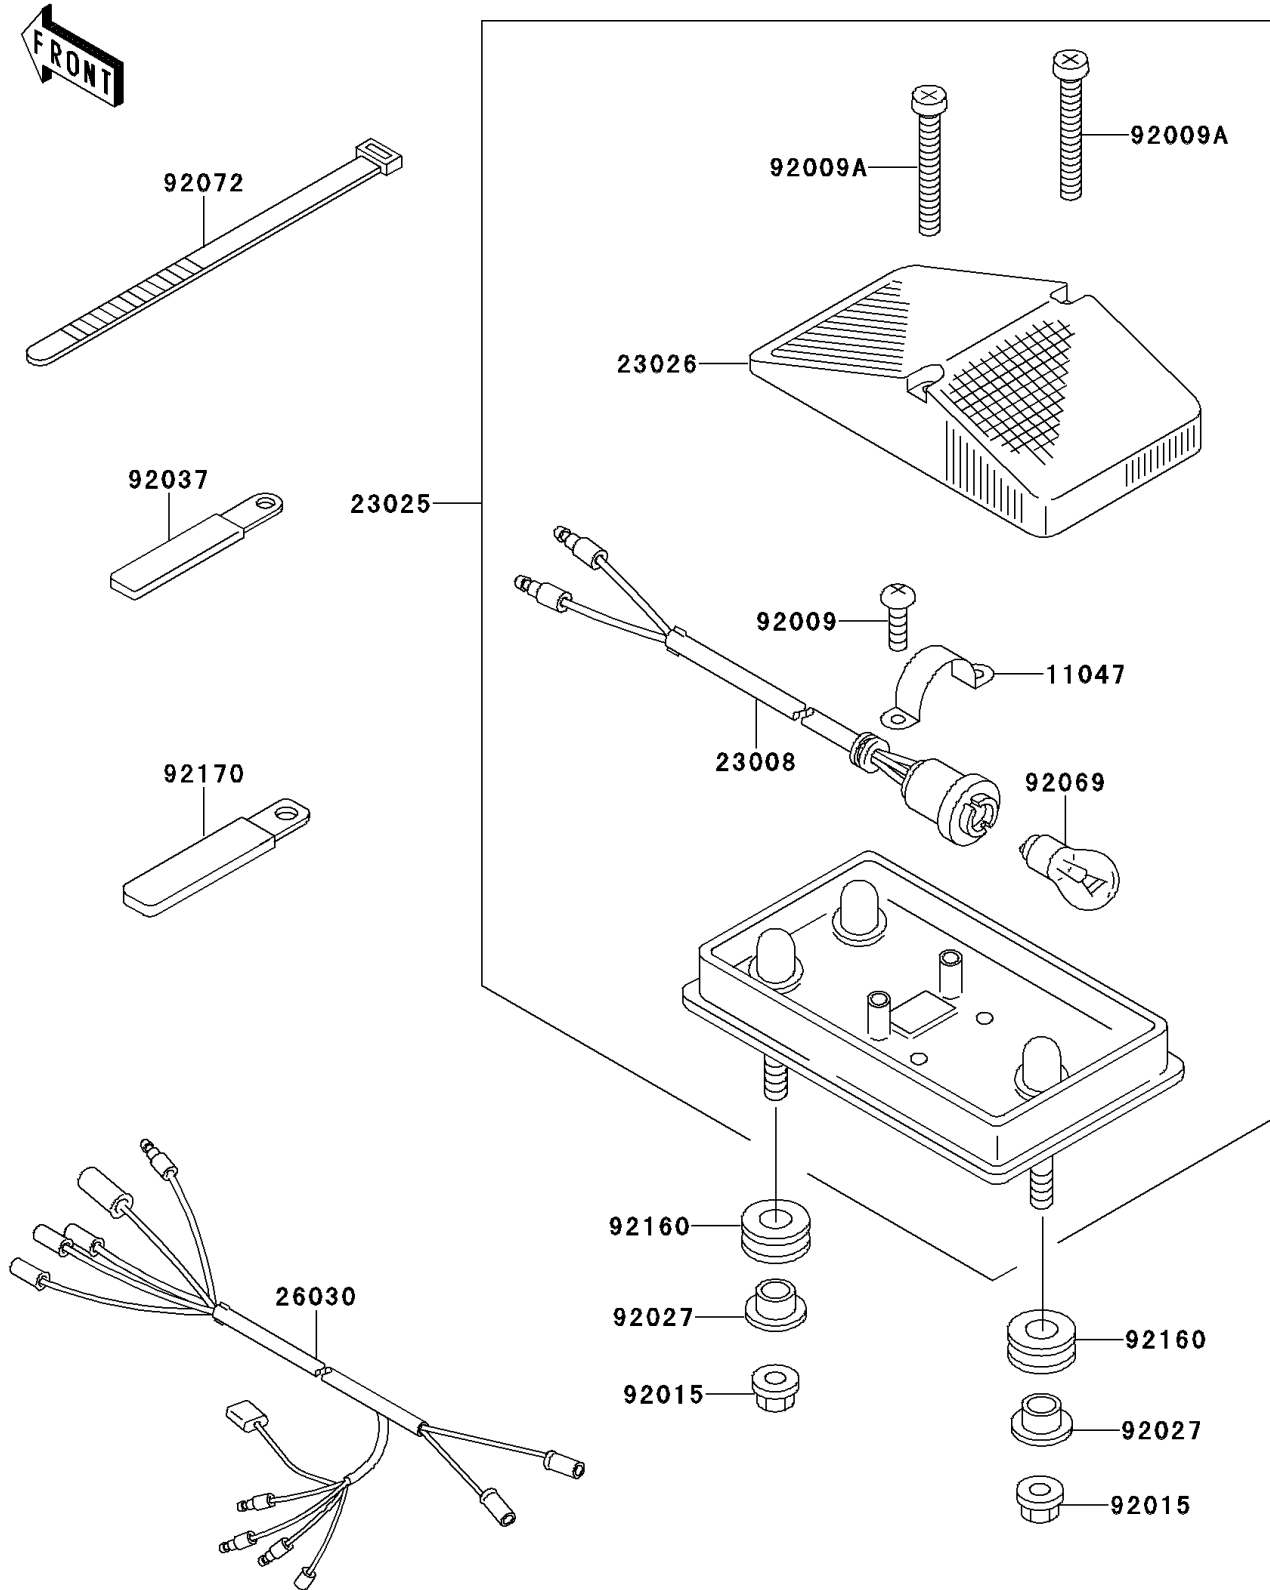

## 1997 KDX220R PARTS DIAGRAM

Taillight(s)

F2720

## 1997 KDX220R PARTS LIST

Taillight(s)

ITEM NAME	PART NUMBER	QUANTITY
BRACKET,TAIL LAMP (Ref # 11047)	11047-1238	1
SOCKET-ASSY,TAIL LAMP (Ref # 23008)	23008-1462	1
LAMP-TAIL (Ref # 23025)	23025-1215	1
LENS,TAIL LAMP (Ref # 23026)	23026-1131	1
HARNESS,MAIN (Ref # 26030)	26030-1279	1
SCREW,TAPPING,4X10 (Ref # 92009)	92009-1021	1
SCREW,TAPPING,4X30 (Ref # 92009A)	92009-1647	1
NUT,FLANGED,6MM (Ref # 92015)	92015-1367	1
COLLAR,L=14.1 (Ref # 92027)	92027-1920	1
CLAMP,WIRING HARNESS,L=60 (Ref # 92037)	92037-1069	1
BULB,12V 10W (Ref # 92069)	92069-1072	1
BAND,L=202 (Ref # 92072)	92072-1195	1
DAMPER (Ref # 92160)	92160-1167	1
CLAMP,L=150 (Ref # 92170)	92170-1114	1