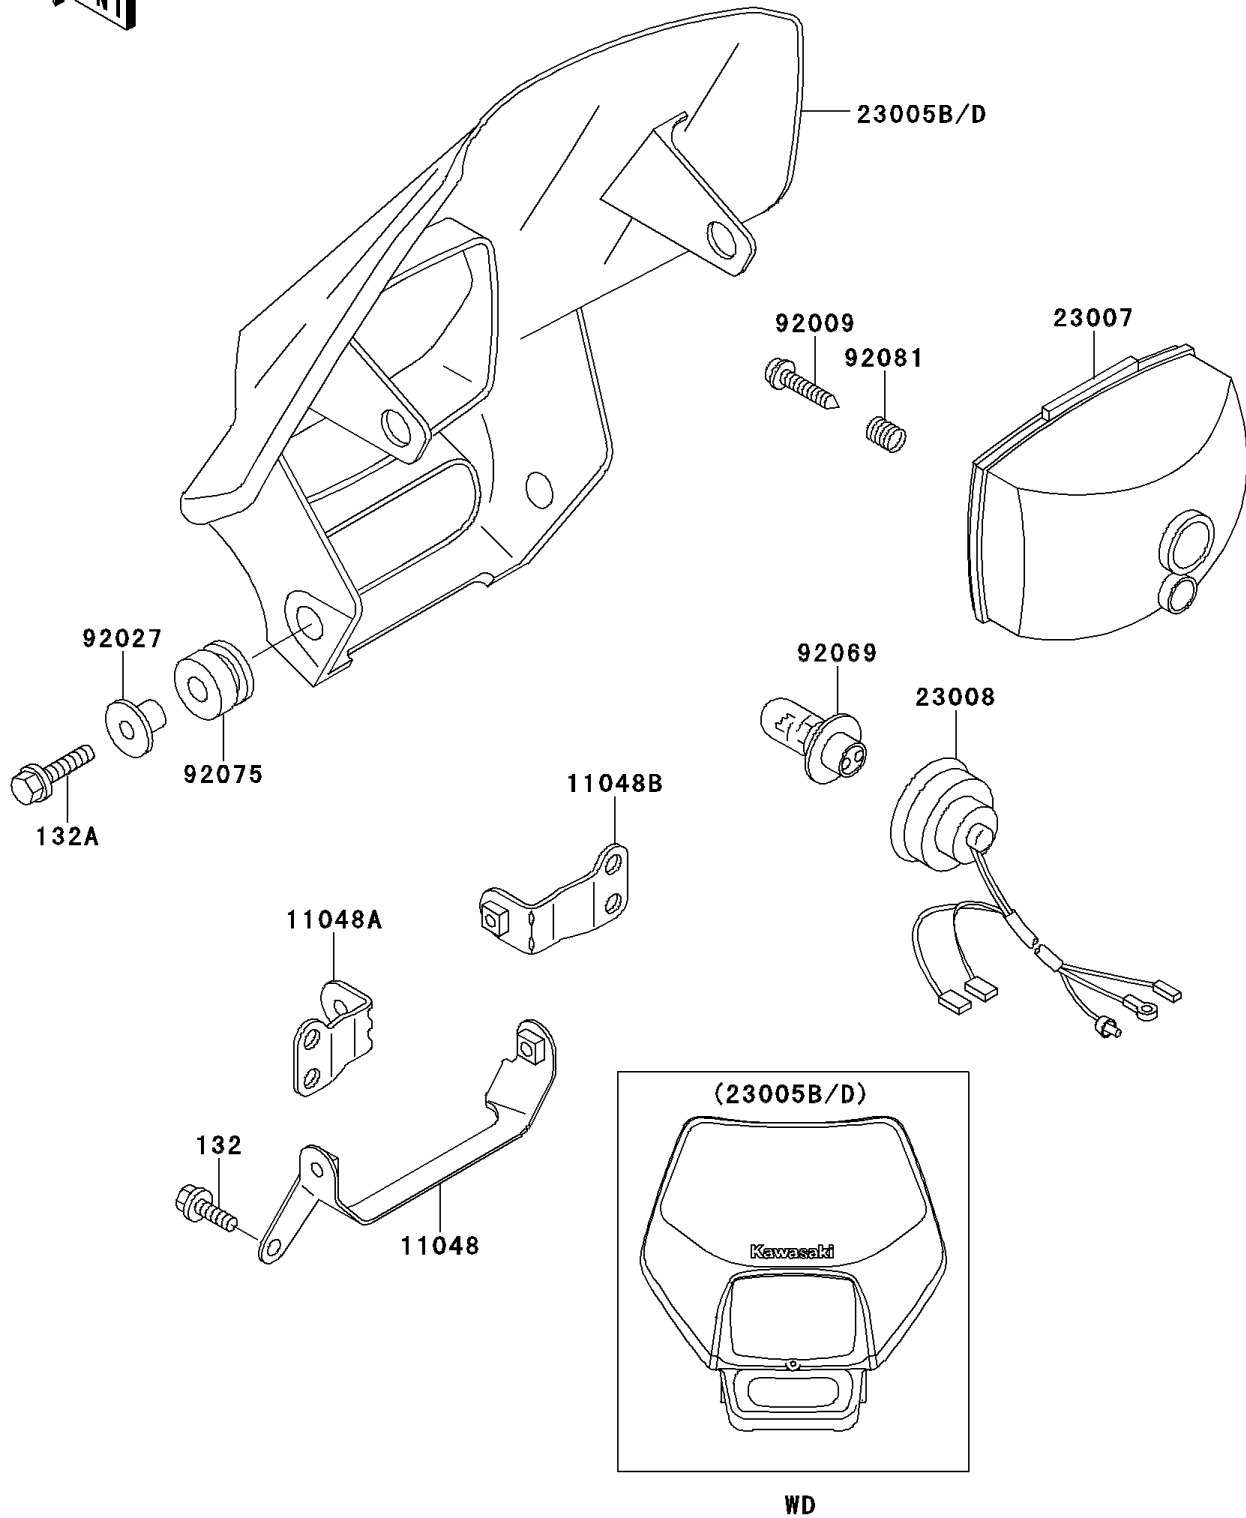

1998 KDX220R PARTS DIAGRAM

Headlight(s)

F2710

1998 KDX220R PARTS LIST

Headlight(s)

ITEM NAME	PART NUMBER	QUANTITY
BOLT-FLANGED-SMALL (Ref # 132)	132G0612	1
BOLT-FLANGED-SMALL (Ref # 132A)	132G0620	1
BRACKET,HEAD LAMP,LWR (Ref # 11048)	11048-1089	1
BRACKET,HEAD LAMP,UPP,LH (Ref # 11048A)	11048-1534	1
BRACKET,HEAD LAMP,UPP,RH (Ref # 11048B)	11048-1535	1
BODY-COMP-HEAD LAMP,L.GREEN (Ref # 23005B)	23005-5032-6W	1
LENS-COMP,HEAD LAMP (Ref # 23007)	23007-1246	1
SOCKET-ASSY,HEAD LAMP (Ref # 23008)	23008-1513	1
SCREW,TAPPING (Ref # 92009)	92009-1695	1
COLLAR (Ref # 92027)	92027-1183	1
BULB,12V 30/30W (Ref # 92069)	92069-1080	1
DAMPER,RUBBER (Ref # 92075)	92075-1123	1
SPRING,FOUCUS ADJUSTING (Ref # 92081)	92081-1519	1