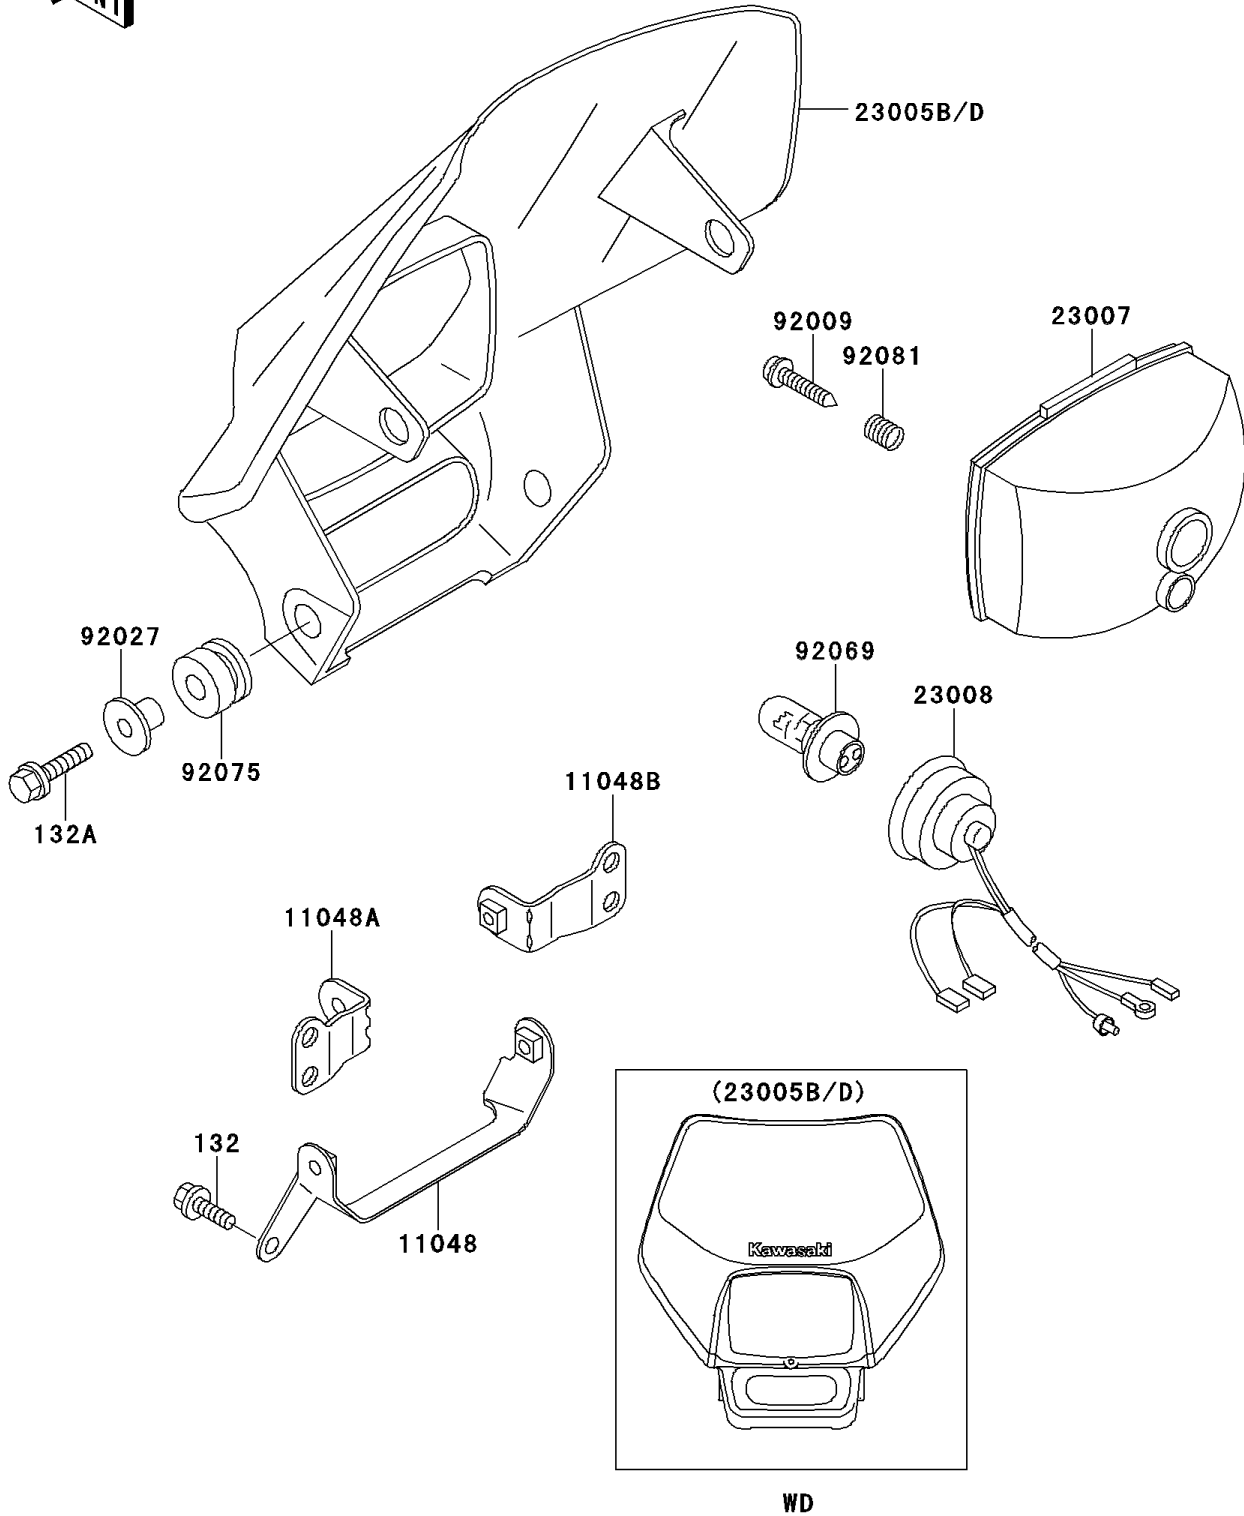

# 1997 KDX220R PARTS DIAGRAM

Headlight(s)

F2710

## 1997 KDX220R PARTS LIST

### Headlight(s)

ITEM NAME	PART NUMBER	QUANTITY
BOLT-FLANGED-SMALL (Ref # 132)	132G0612	2
BOLT-FLANGED-SMALL (Ref # 132A)	132G0620	4
BRACKET,HEAD LAMP,LWR (Ref # 11048)	11048-1089	1
BRACKET,HEAD LAMP,UPP,LH (Ref # 11048A)	11048-1534	1
BRACKET,HEAD LAMP,UPP,RH (Ref # 11048B)	11048-1535	1
BODY-COMP-HEAD LAMP,L.GREEN (Ref # 23005B)	23005-5032-6W	1
LENS-COMP,HEAD LAMP (Ref # 23007)	23007-1246	1
SOCKET-ASSY,HEAD LAMP (Ref # 23008)	23008-1513	1
SCREW,TAPPING (Ref # 92009)	92009-1695	1
COLLAR (Ref # 92027)	92027-1183	4
BULB,12V 30/30W (Ref # 92069)	92069-1080	1
DAMPER,RUBBER (Ref # 92075)	92075-1123	4
SPRING,FOUCUS ADJUSTING (Ref # 92081)	92081-1519	1