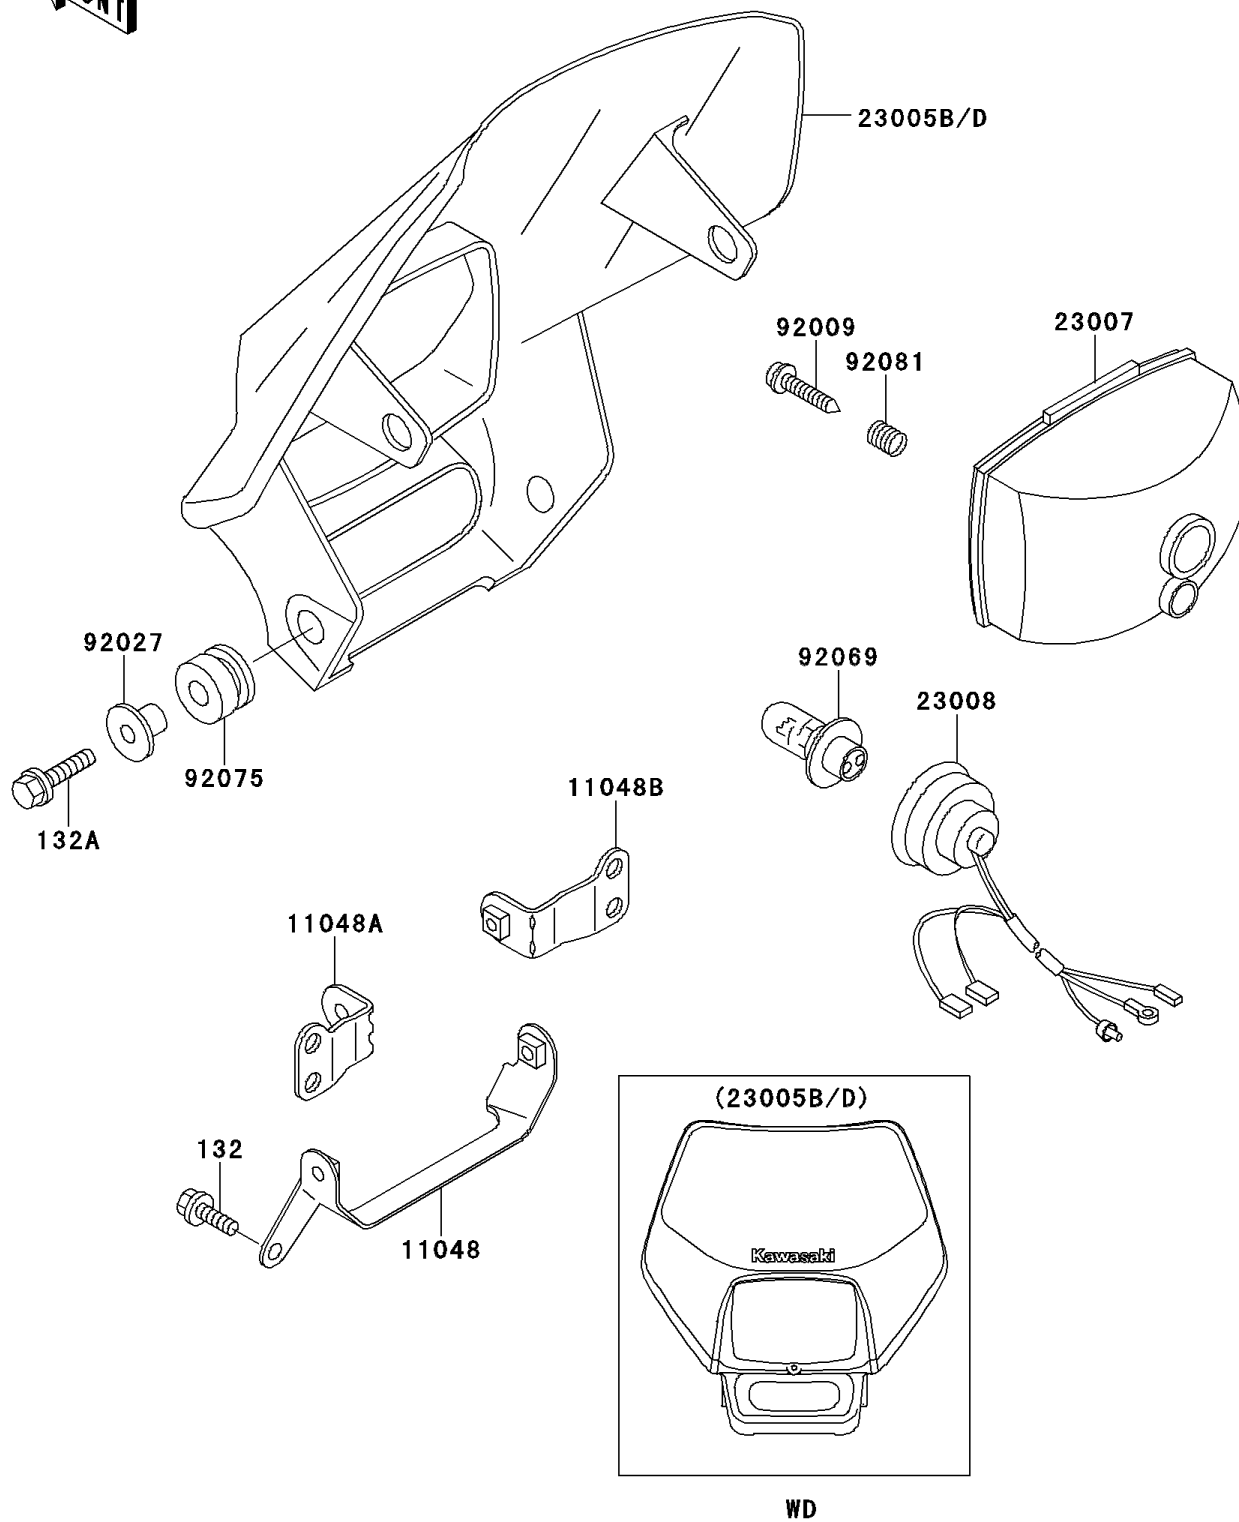

1997 KDX220R PARTS DIAGRAM

Headlight(s)

F2710

1997 KDX220R PARTS LIST

Headlight(s)

ITEM NAME	PART NUMBER	QUANTITY
BOLT-FLANGED-SMALL (Ref # 132)	132G0612	1
BOLT-FLANGED-SMALL (Ref # 132A)	132G0620	1
BRACKET,HEAD LAMP,LWR (Ref # 11048)	11048-1089	1
BRACKET,HEAD LAMP,UPP,LH (Ref # 11048A)	11048-1534	1
BRACKET,HEAD LAMP,UPP,RH (Ref # 11048B)	11048-1535	1
BODY-COMP-HEAD LAMP,L.GREEN (Ref # 23005B)	23005-5032-6W	1
LENS-COMP,HEAD LAMP (Ref # 23007)	23007-1246	1
SOCKET-ASSY,HEAD LAMP (Ref # 23008)	23008-1513	1
SCREW,TAPPING (Ref # 92009)	92009-1695	1
COLLAR (Ref # 92027)	92027-1183	1
BULB,12V 30/30W (Ref # 92069)	92069-1080	1
DAMPER,RUBBER (Ref # 92075)	92075-1123	1
SPRING,FOUCUS ADJUSTING (Ref # 92081)	92081-1519	1