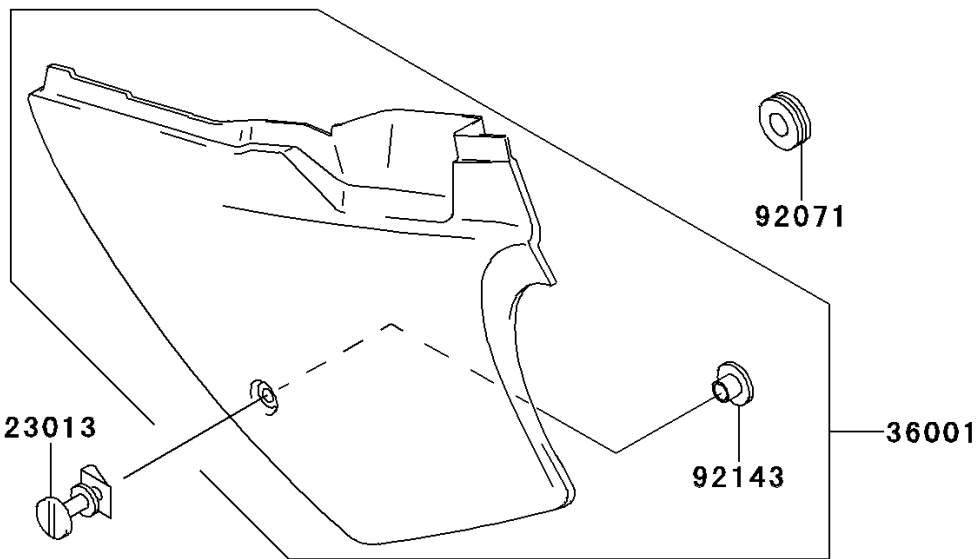

1998 KDX220R PARTS DIAGRAM

Side Covers/Chain Cover

F2610

92075

1998 KDX220R PARTS LIST

Side Covers/Chain Cover

ITEM NAME	PART NUMBER	QUANTITY
SCREW-ASSY (Ref # 23013)	23013-1051	1
COVER-SIDE,LH,P.WHITE (Ref # 36001)	36001-1526-6F	1
COVER-SIDE,RH,P.WHITE (Ref # 36001A)	36001-1527-6F	1
GROMMET (Ref # 92071)	92071-056	1
DAMPER (Ref # 92075)	92075-1967	1
DAMPER,AIR FILTER (Ref # 92075A)	92075-217	1
COLLAR (Ref # 92143)	92143-1196	1
BOLT,6X20 (Ref # 92150)	92150-1339	1