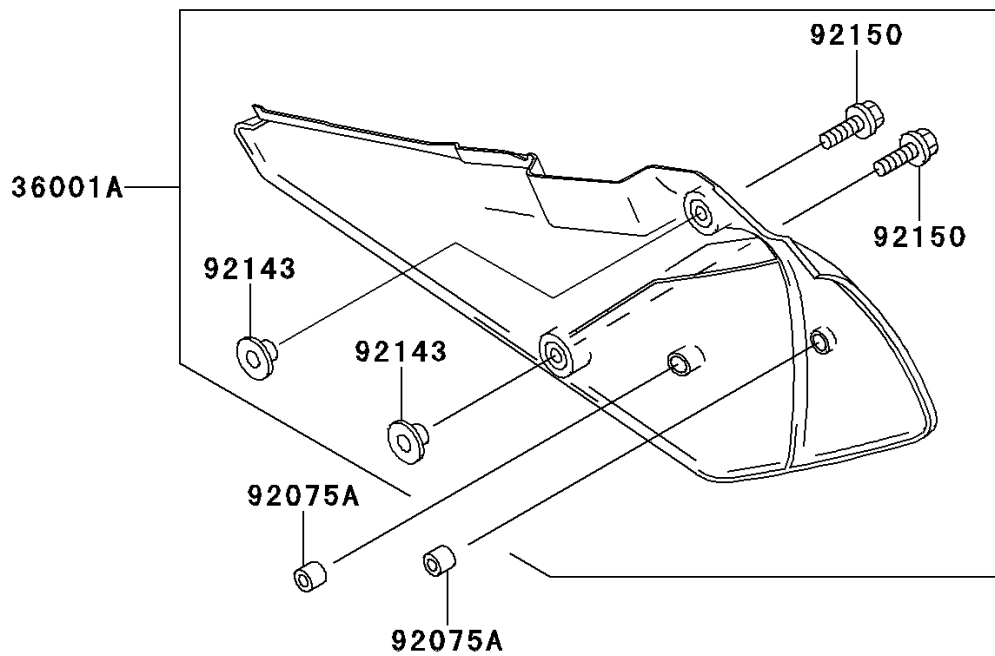

1998 KDX220R PARTS DIAGRAM

Side Covers/Chain Cover

F2610

92075

1998 KDX220R PARTS LIST

Side Covers/Chain Cover

ITEM NAME	PART NUMBER	QUANTITY
SCREW-ASSY (Ref # 23013)	23013-1051	1
COVER-SIDE,LH,P.WHITE (Ref # 36001)	36001-1526-6F	1
COVER-SIDE,RH,P.WHITE (Ref # 36001A)	36001-1527-6F	1
GROMMET (Ref # 92071)	92071-056	1
DAMPER (Ref # 92075)	92075-1967	1
DAMPER,AIR FILTER (Ref # 92075A)	92075-217	1
COLLAR (Ref # 92143)	92143-1196	1
BOLT,6X20 (Ref # 92150)	92150-1339	1