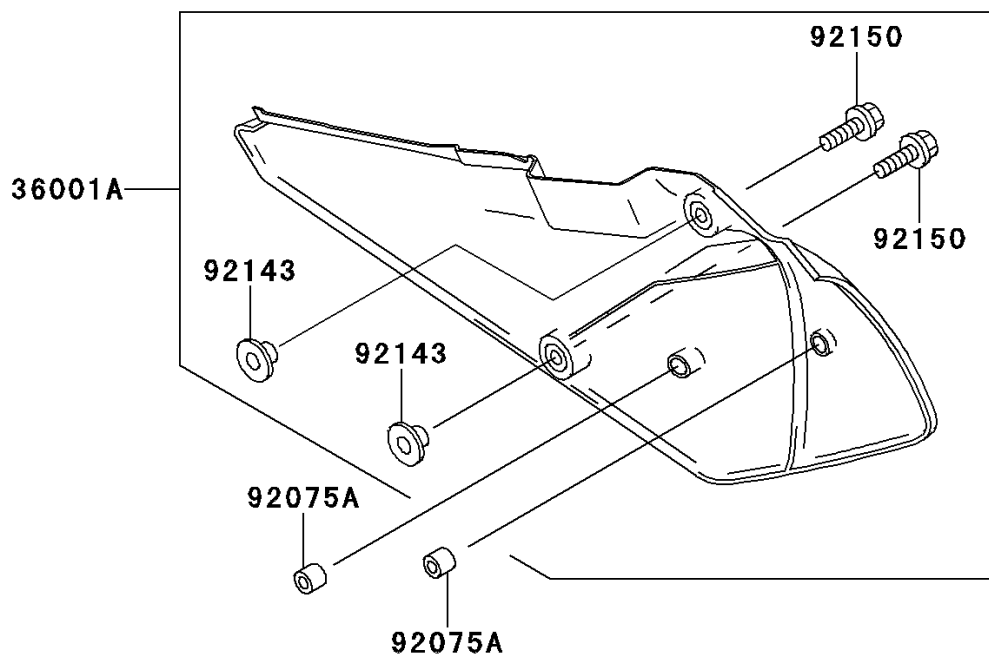

## 1997 KDX220R PARTS DIAGRAM

Side Covers/Chain Cover

F2610

## 1997 KDX220R PARTS LIST

Side Covers/Chain Cover

ITEM NAME	PART NUMBER	QUANTITY
SCREW-ASSY (Ref # 23013)	23013-1051	1
COVER-SIDE,LH,P.WHITE (Ref # 36001)	36001-1526-6F	1
COVER-SIDE,RH,P.WHITE (Ref # 36001A)	36001-1527-6F	1
GROMMET (Ref # 92071)	92071-056	1
DAMPER (Ref # 92075)	92075-1967	1
DAMPER,AIR FILTER (Ref # 92075A)	92075-217	1
COLLAR (Ref # 92143)	92143-1196	1
BOLT,6X20 (Ref # 92150)	92150-1339	1