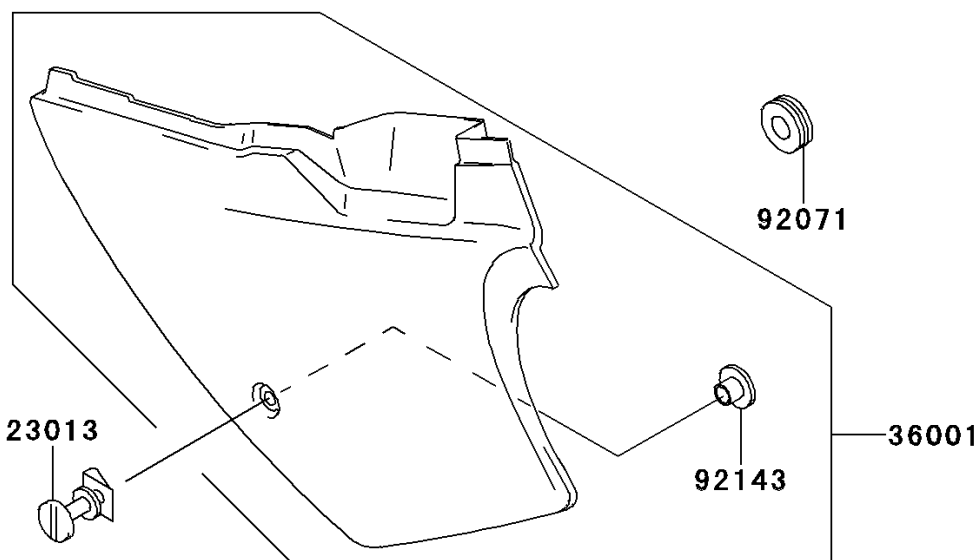

## 1997 KDX220R PARTS DIAGRAM

Side Covers/Chain Cover

F2610

## 1997 KDX220R PARTS LIST

Side Covers/Chain Cover

ITEM NAME	PART NUMBER	QUANTITY
SCREW-ASSY (Ref # 23013)	23013-1051	1
COVER-SIDE,LH,P.WHITE (Ref # 36001)	36001-1526-6F	1
COVER-SIDE,RH,P.WHITE (Ref # 36001A)	36001-1527-6F	1
GROMMET (Ref # 92071)	92071-056	1
DAMPER (Ref # 92075)	92075-1967	1
DAMPER,AIR FILTER (Ref # 92075A)	92075-217	1
COLLAR (Ref # 92143)	92143-1196	1
BOLT,6X20 (Ref # 92150)	92150-1339	1