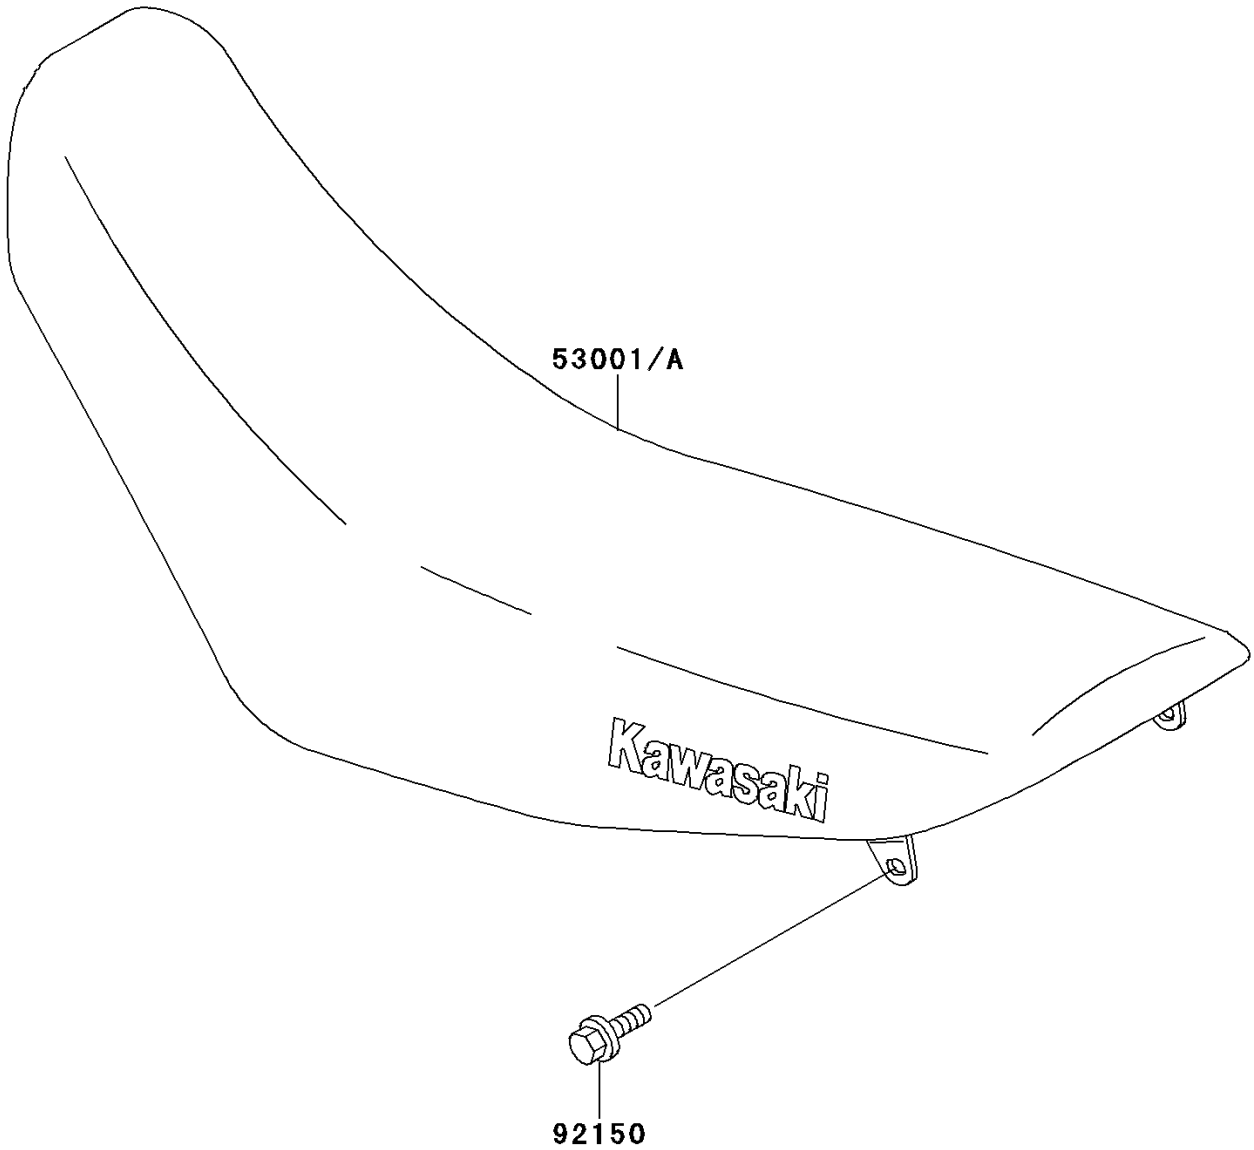

2001 KDX220R PARTS DIAGRAM

Seat

F2510

2001 KDX220R PARTS LIST

Seat

ITEM NAME	PART NUMBER	QUANTITY
SEAT-ASSY,DUAL,BLACK (Ref # 53001A)	53001-1745-MW	1
BOLT,6X14 (Ref # 92150)	92150-1340	1