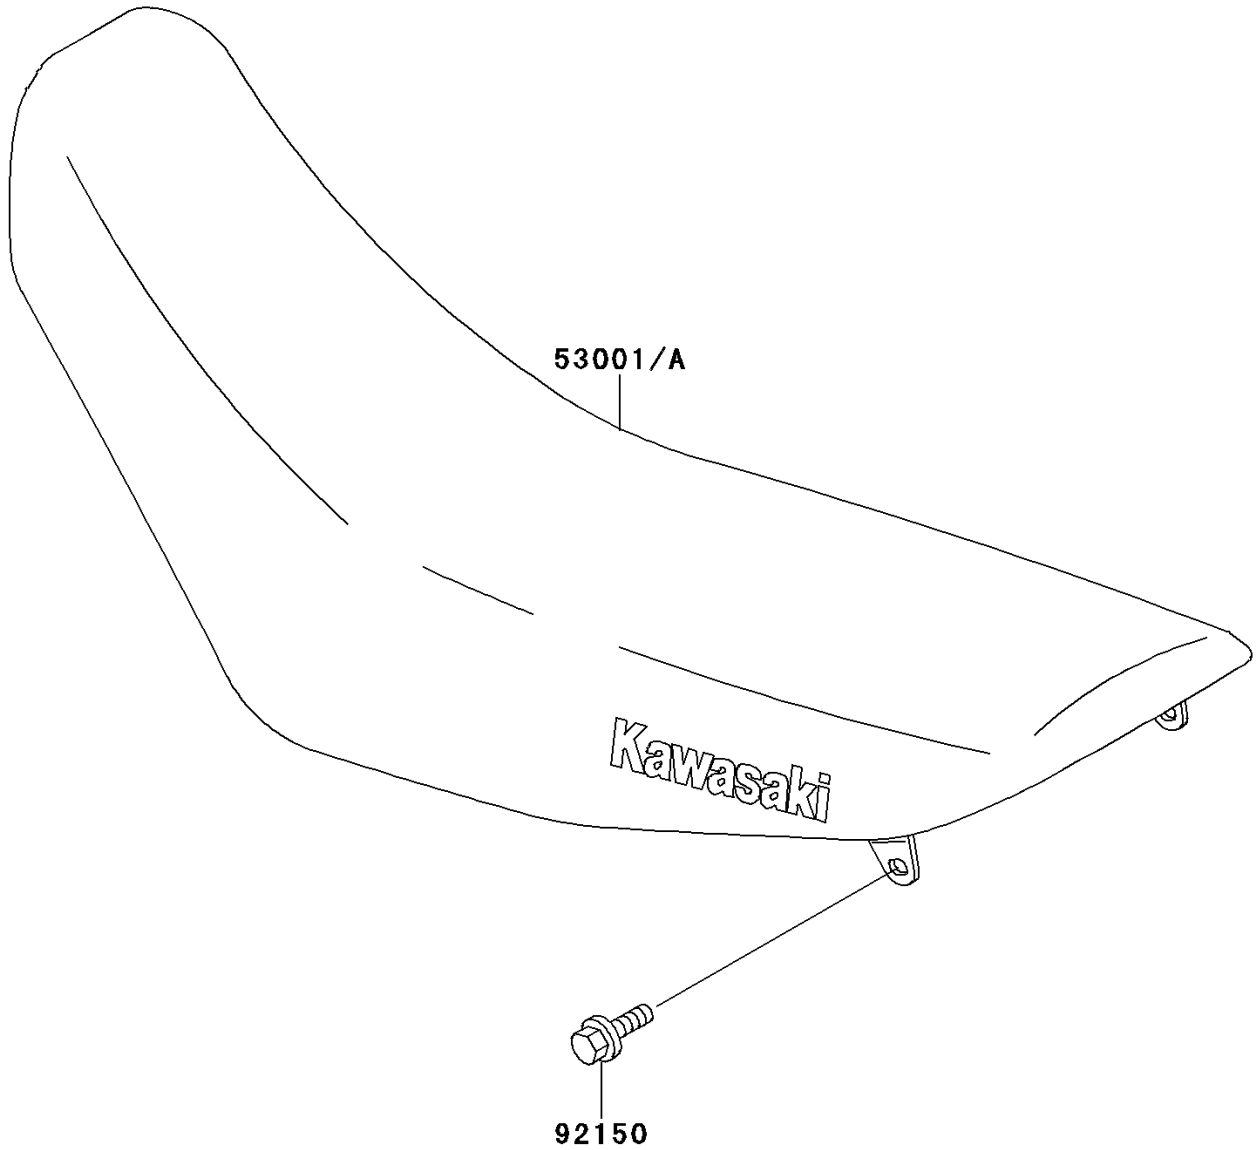

1998 KDX220R PARTS DIAGRAM

Seat

F2510

1998 KDX220R PARTS LIST

Seat

ITEM NAME	PART NUMBER	QUANTITY
SEAT-ASSY,DUAL,J.S.VIOLET (Ref # 53001)	53001-1745-LW	1
BOLT,6X14 (Ref # 92150)	92150-1340	1