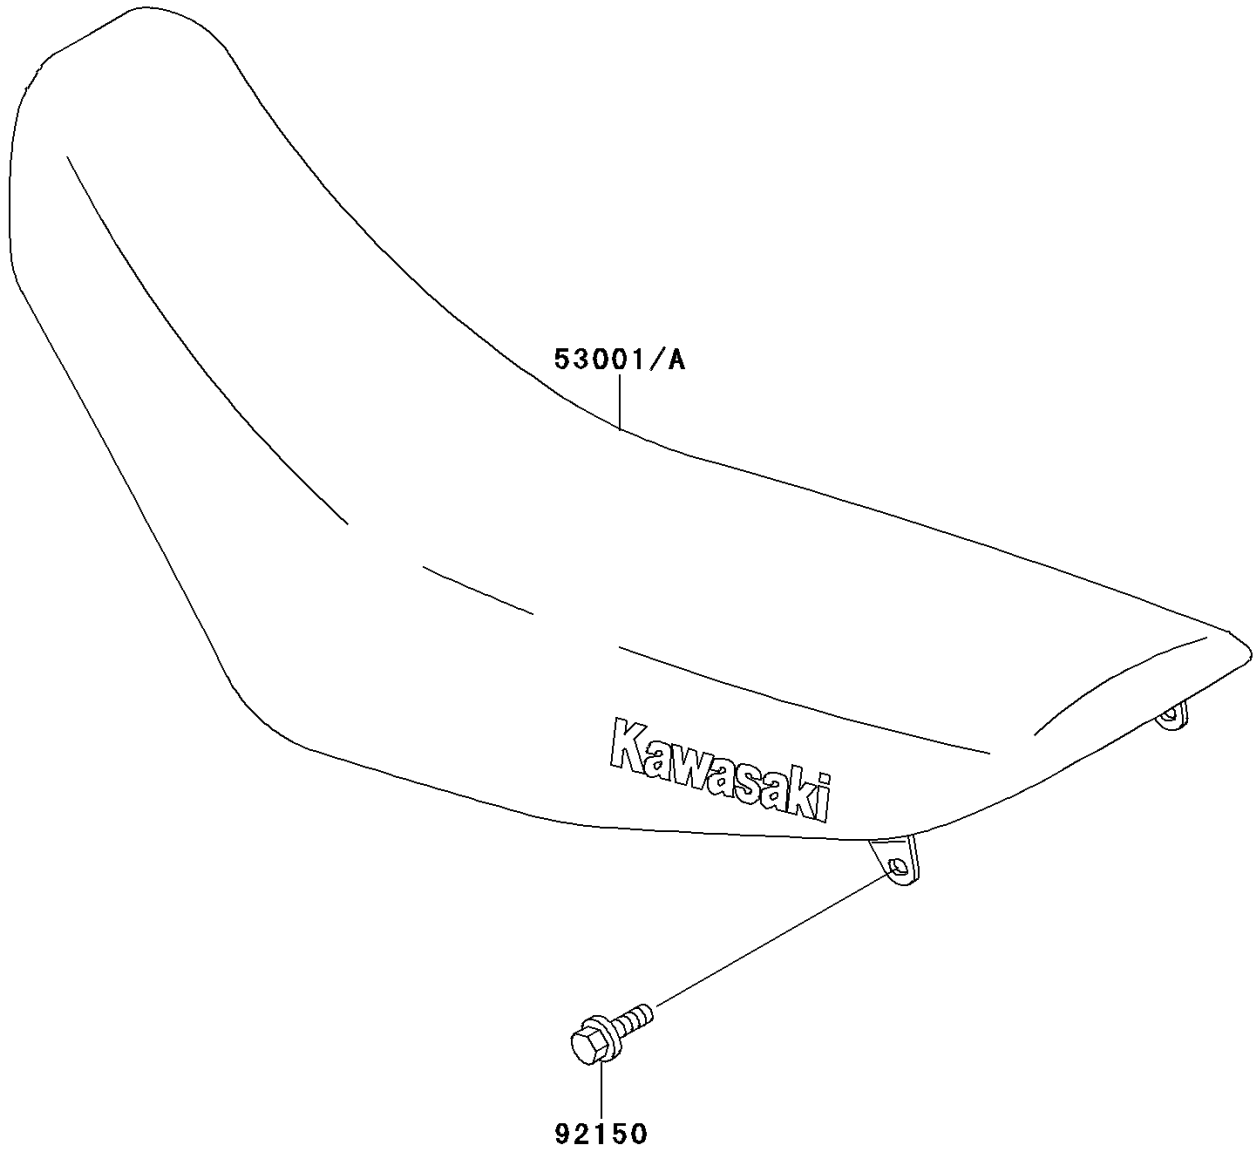

1997 KDX220R PARTS DIAGRAM

Seat

F2510

1997 KDX220R PARTS LIST

Seat

ITEM NAME	PART NUMBER	QUANTITY
SEAT-ASSY,DUAL,J.S.VIOLET (Ref # 53001)	53001-1745-LW	1
BOLT,6X14 (Ref # 92150)	92150-1340	1