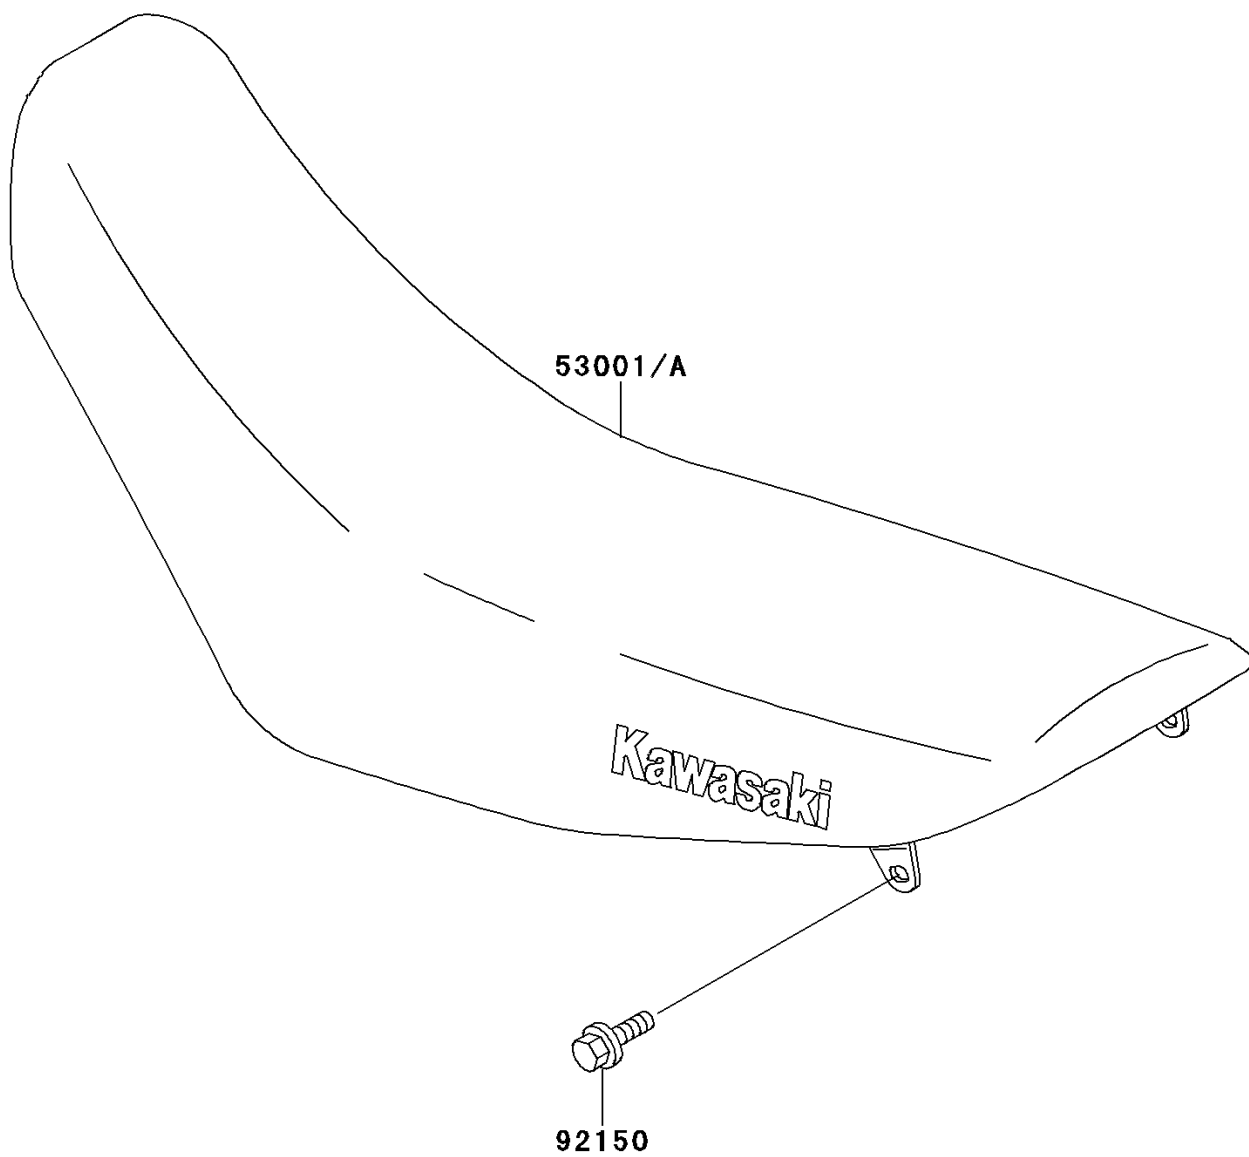

## 1997 KDX220R PARTS DIAGRAM

Seat

F2510

## 1997 KDX220R PARTS LIST

Seat

ITEM NAME	PART NUMBER	QUANTITY
SEAT-ASSY,DUAL,J.S.VIOLET (Ref # 53001)	53001-1745-LW	1
BOLT,6X14 (Ref # 92150)	92150-1340	1