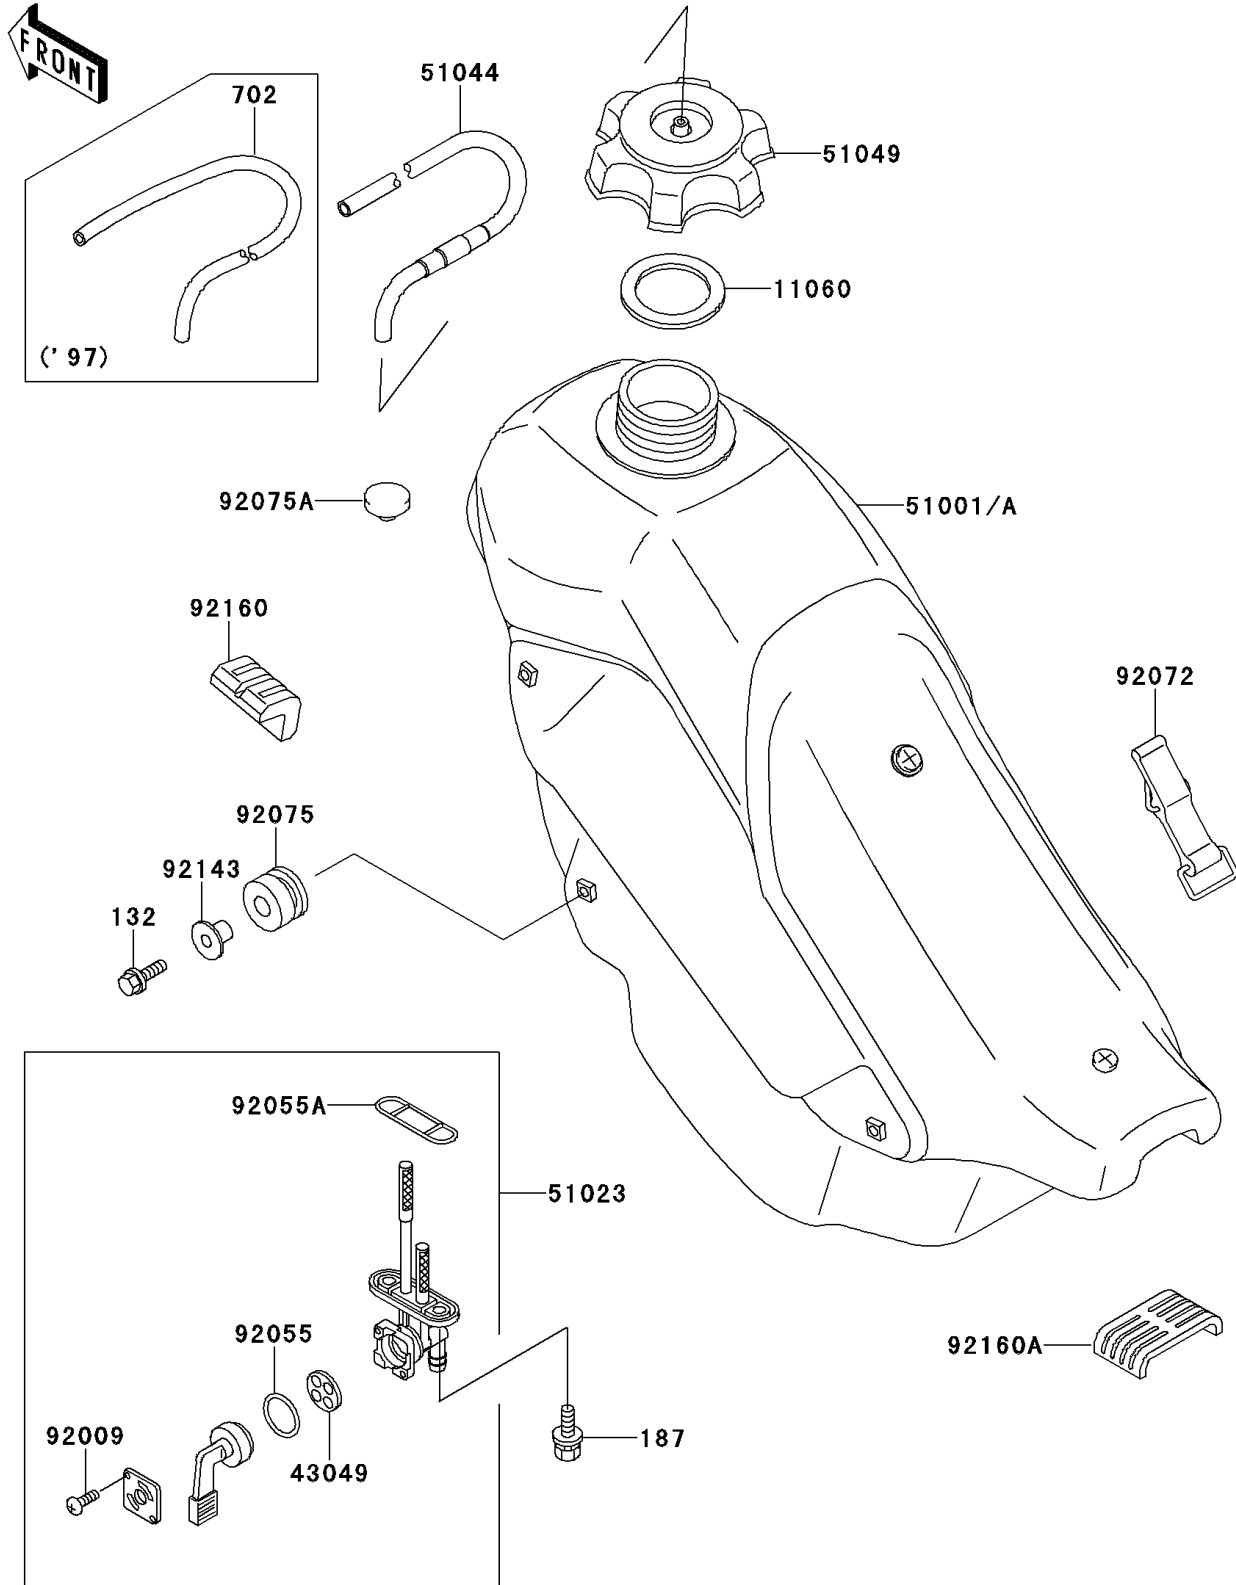

1998 KDX220R PARTS DIAGRAM

Fuel Tank

F2410

1998 KDX220R PARTS LIST

Fuel Tank

| ITEM NAME | PART NUMBER | QUANTITY |
|--|---------------|----------|
| BOLT-FLANGED-SMALL (Ref # 132) | 132G0620 | 1 |
| BOLT-UPSET-WSP (Ref # 187) | 187B0616 | 1 |
| GASKET,FUEL TANK CAP (Ref # 11060) | 11060-1340 | 1 |
| PACKING,FUEL TAP LEVER (Ref # 43049) | 43049-1017 | 1 |
| TANK-COMP-FUEL,L.GREEN (Ref # 51001A) | 51001-1456-6W | 1 |
| TAP-ASSY,FUEL (Ref # 51023) | 51023-1214 | 1 |
| TUBE-ASSY (Ref # 51044) | 51044-1185 | 1 |
| CAP-TANK,FUEL (Ref # 51049) | 51049-1108 | 1 |
| SCREW,3X5 (Ref # 92009) | 92009-1123 | 1 |
| RING-O,FUEL TAP LEVER (Ref # 92055) | 92055-1111 | 1 |
| RING-O,FUEL TAP PACKING (Ref # 92055A) | 92055-1348 | 1 |
| BAND,FUEL TANK (Ref # 92072) | 92072-1229 | 1 |
| DAMPER,RUBBER (Ref # 92075) | 92075-1123 | 1 |
| DAMPER (Ref # 92075A) | 92075-281 | 1 |
| COLLAR (Ref # 92143) | 92143-1353 | 1 |
| DAMPER,FUEL TANK (Ref # 92160) | 92160-1328 | 1 |
| DAMPER,FUEL TANK,RR (Ref # 92160A) | 92160-1397 | 1 |