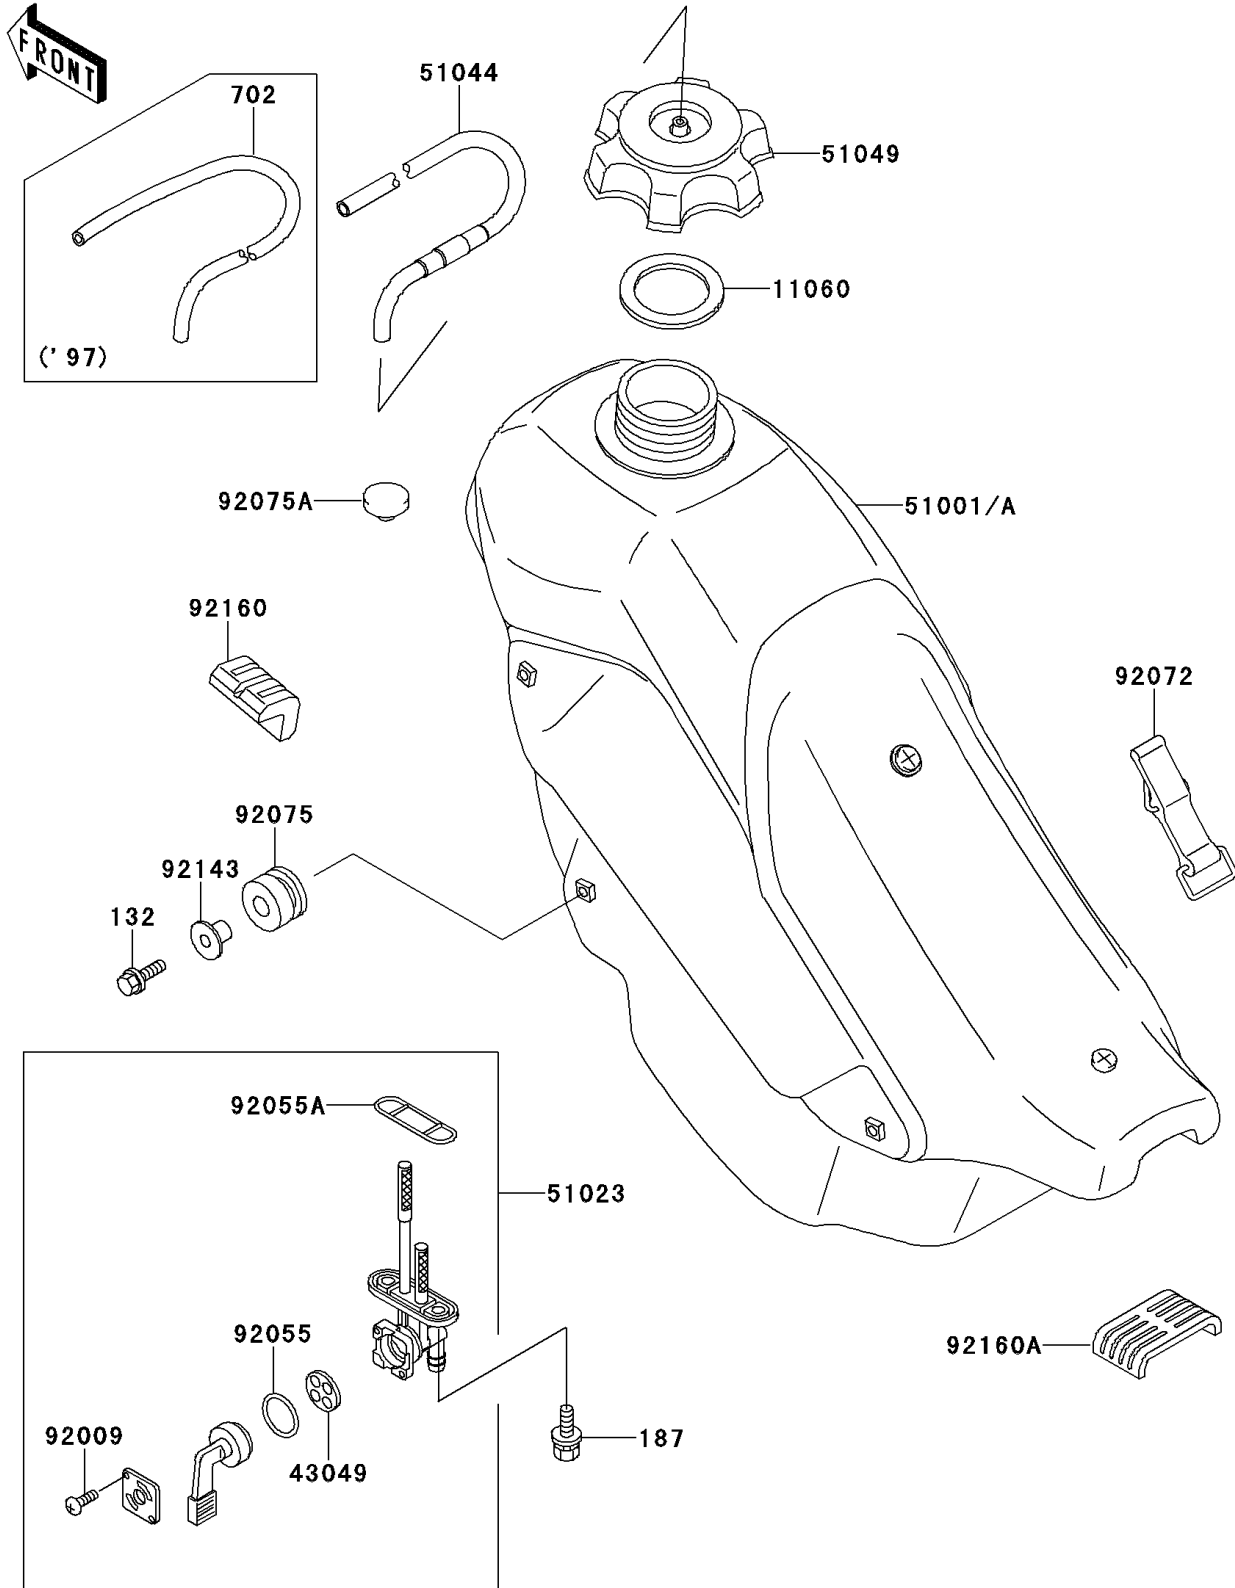

1997 KDX220R PARTS DIAGRAM

Fuel Tank

F2410

1997 KDX220R PARTS LIST

Fuel Tank

ITEM NAME	PART NUMBER	QUANTITY
BOLT-FLANGED-SMALL (Ref # 132)	132G0620	2
BOLT-UPSET-WSP (Ref # 187)	187B0616	2
TUBE-RUBBER,5X350 (Ref # 702)	702A05350	1
GASKET,FUEL TANK CAP (Ref # 11060)	11060-1340	1
PACKING,FUEL TAP LEVER (Ref # 43049)	43049-1017	1
TANK-COMP-FUEL,J.S.VIOLET (Ref # 51001)	51001-1456-RE	1
TAP-ASSY,FUEL (Ref # 51023)	51023-1214	1
CAP-TANK,FUEL (Ref # 51049)	51049-1108	1
SCREW,3X5 (Ref # 92009)	92009-1123	2
RING-O,FUEL TAP LEVER (Ref # 92055)	92055-1111	1
RING-O,FUEL TAP PACKING (Ref # 92055A)	92055-1348	1
BAND,FUEL TANK (Ref # 92072)	92072-1229	1
DAMPER,RUBBER (Ref # 92075)	92075-1123	2
DAMPER (Ref # 92075A)	92075-281	1
COLLAR (Ref # 92143)	92143-1353	2
DAMPER,FUEL TANK (Ref # 92160)	92160-1328	4
DAMPER,FUEL TANK,RR (Ref # 92160A)	92160-1397	1