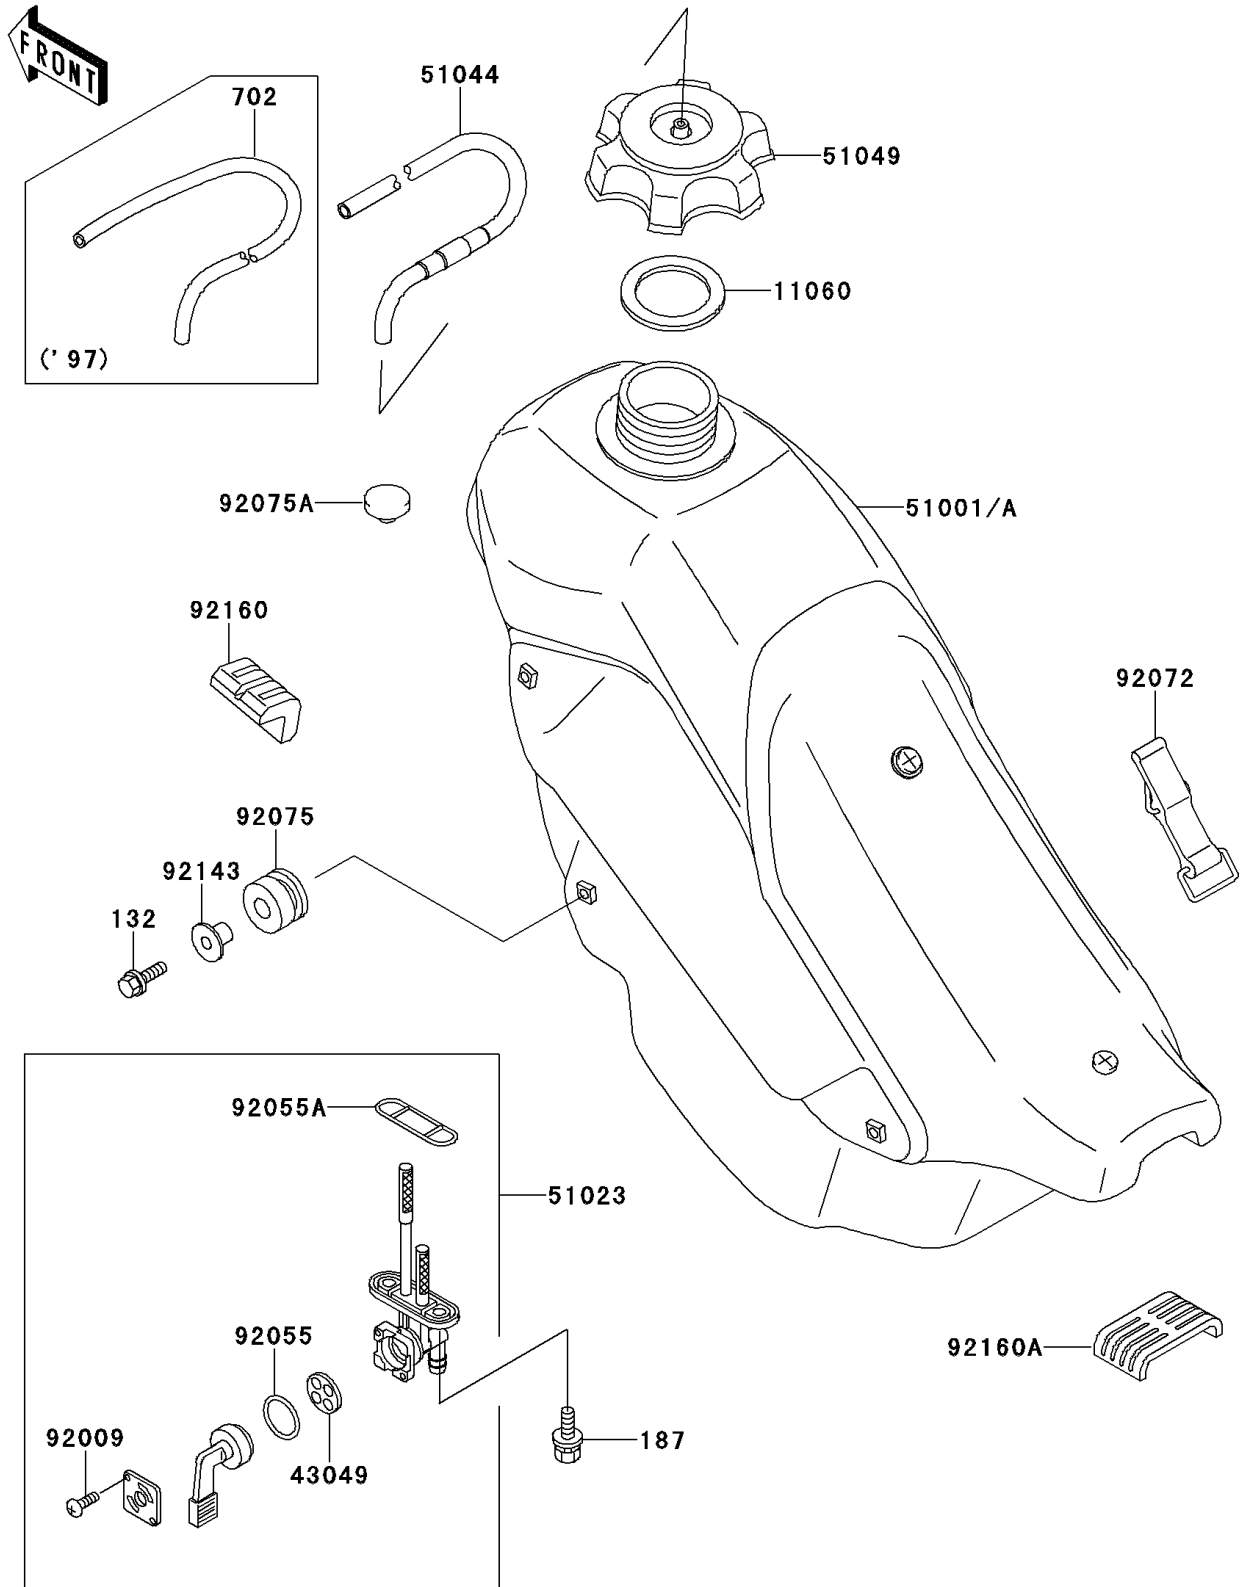

1997 KDX220R PARTS DIAGRAM

Fuel Tank

F2410

1997 KDX220R PARTS LIST

Fuel Tank

ITEM NAME	PART NUMBER	QUANTITY
BOLT-FLANGED-SMALL (Ref # 132)	132G0620	1
BOLT-UPSET-WSP (Ref # 187)	187B0616	1
TUBE-RUBBER,5X350 (Ref # 702)	702A05350	1
GASKET,FUEL TANK CAP (Ref # 11060)	11060-1340	1
PACKING,FUEL TAP LEVER (Ref # 43049)	43049-1017	1
TANK-COMP-FUEL,J.S.VIOLET (Ref # 51001)	51001-1456-RE	1
TAP-ASSY,FUEL (Ref # 51023)	51023-1214	1
CAP-TANK,FUEL (Ref # 51049)	51049-1108	1
SCREW,3X5 (Ref # 92009)	92009-1123	1
RING-O,FUEL TAP LEVER (Ref # 92055)	92055-1111	1
RING-O,FUEL TAP PACKING (Ref # 92055A)	92055-1348	1
BAND,FUEL TANK (Ref # 92072)	92072-1229	1
DAMPER,RUBBER (Ref # 92075)	92075-1123	1
DAMPER (Ref # 92075A)	92075-281	1
COLLAR (Ref # 92143)	92143-1353	1
DAMPER,FUEL TANK (Ref # 92160)	92160-1328	1
DAMPER,FUEL TANK,RR (Ref # 92160A)	92160-1397	1