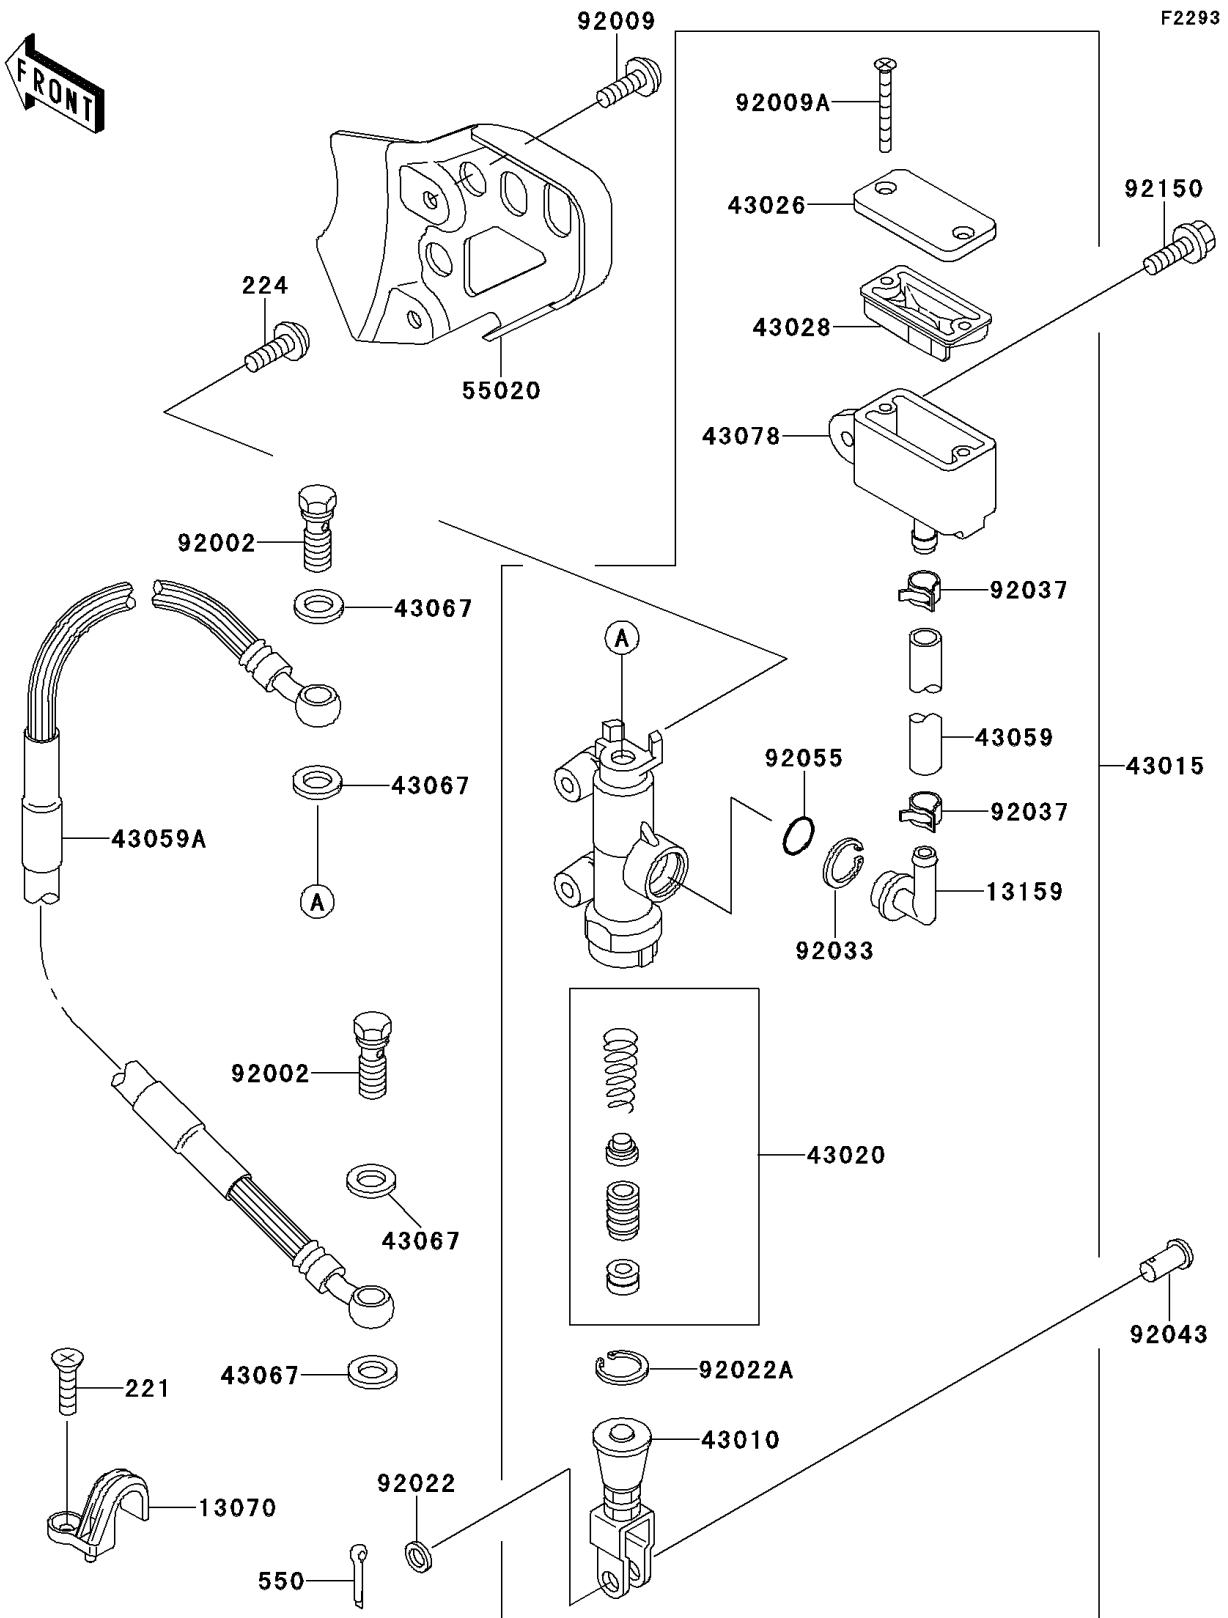

1997 KDX220R PARTS DIAGRAM

Rear Master Cylinder

1997 KDX220R PARTS LIST

Rear Master Cylinder

ITEM NAME	PART NUMBER	QUANTITY
SCREW-CSK-CROS (Ref # 221)	221B0510	1
SCREW-PAN-WP-CROS (Ref # 224)	224B0614	1
PIN-COTTER,2.0X15 (Ref # 550)	550D2015	1
GUIDE,HOSE (Ref # 13070)	13070-1275	1
CONNECTOR (Ref # 13159)	13159-1056	1
ROD-ASSY-BRAKE (Ref # 43010)	43010-1068	1
CYLINDER-ASSY-MASTER,RR (Ref # 43015)	43015-1515	1
PISTON-COMP-BRAKE (Ref # 43020)	43020-1094	1
CAP-BRAKE (Ref # 43026)	43026-1075	1
DIAPHRAGM (Ref # 43028)	43028-1067	1
HOSE-BRAKE (Ref # 43059)	43059-1561	1
HOSE-BRAKE,RR (Ref # 43059A)	43059-1863	1
WASHER,10.5X15X1.5 (Ref # 43067)	43067-001	1
RESERVOIR (Ref # 43078)	43078-1122	1
GUARD,RR M/CYLINDER&OIL TANK (Ref # 55020)	55020-1487	1
BOLT,OIL,L=23 (Ref # 92002)	92002-1888	1
SCREW,6X10,WHITE (Ref # 92009)	92009-1286	1
SCREW,4X40 (Ref # 92009A)	92009-1596	1
WASHER,8.5X13X1 (Ref # 92022)	92022-1028	1
WASHER,CIRCRIP (Ref # 92022A)	92022-1601	1
RING-SNAP,20.5MM (Ref # 92033)	92033-1186	1
CLAMP (Ref # 92037)	92037-1710	1
PIN (Ref # 92043)	92043-1039	1
RING-O,MASTER CYLINDER (Ref # 92055)	92055-1251	1
BOLT,6X20 (Ref # 92150)	92150-1339	1