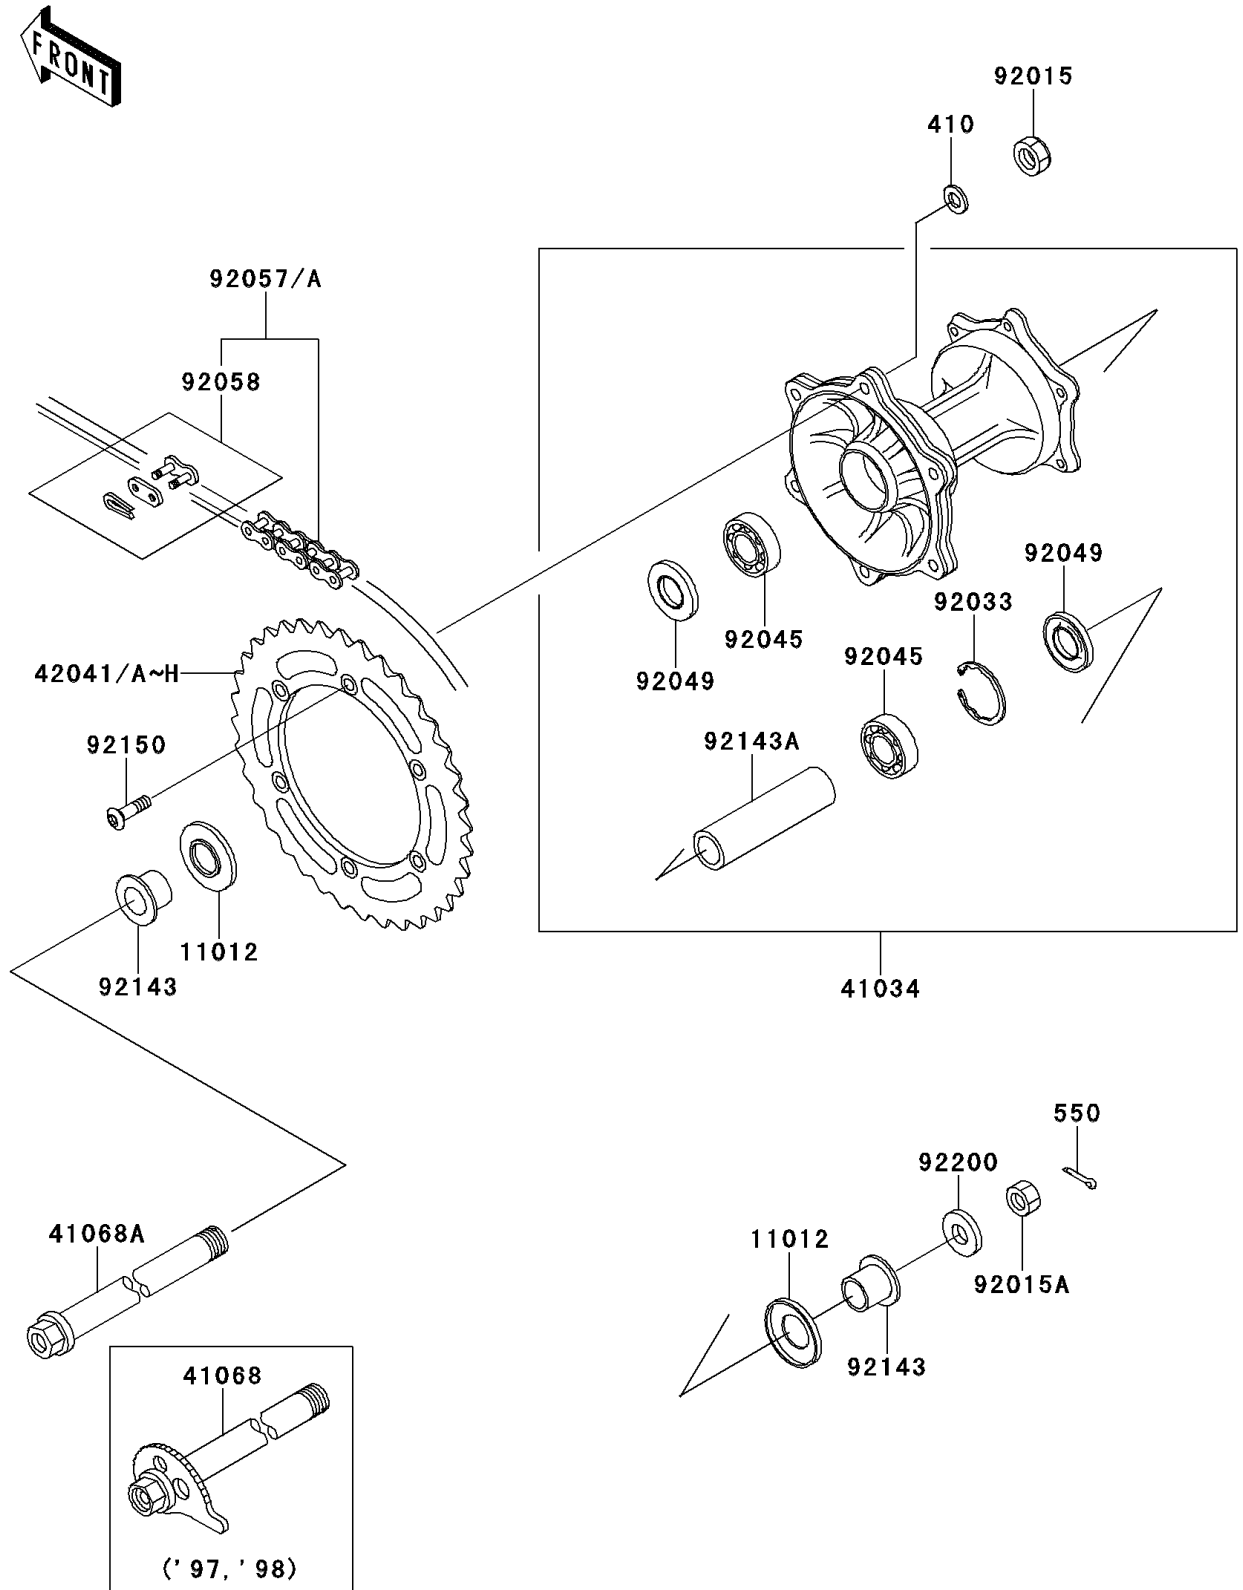

1998 KDX220R PARTS DIAGRAM

Rear Hub

F2240

1998 KDX220R PARTS LIST

Rear Hub

ITEM NAME	PART NUMBER	QUANTITY
WASHER-PLAIN-SMALL,8MM (Ref # 410)	410B0800	6
PIN-COTTER,3.0X25 (Ref # 550)	550D3025	1
CAP,AXLE (Ref # 11012)	11012-1581	2
DRUM-ASSY,REAR BRAKE (Ref # 41034)	41034-1216	1
AXLE,RR (Ref # 41068)	41068-1340	1
SPROCKET-HUB,44T (Ref # 42041)	42041-1323	1
SPROCKET-HUB,46T (Ref # 42041A)	42041-1381	1
SPROCKET-HUB,47T (Ref # 42041B)	42041-1382	1
SPROCKET-HUB,48T (Ref # 42041C)	42041-1383	1
SPROCKET-HUB,49T (Ref # 42041D)	42041-1384	1
SPROCKET-HUB,50T (Ref # 42041E)	42041-1408	1
SPROCKET-HUB,45T (Ref # 42041F)	42041-1413	1
SPROCKET-HUB,51T (Ref # 42041G)	42041-1428	1
SPROCKET-HUB,43T (Ref # 42041H)	42041-1436	1
NUT,8MM (Ref # 92015)	92015-1432	6
NUT,LOCK,20MM (Ref # 92015A)	92015-1770	1
RING-SNAP,42MM (Ref # 92033)	92033-1041	1
BEARING-BALL,6004X8JRLX2/3A (Ref # 92045)	92045-1239	2
SEAL-OIL,BJNC2 25425 (Ref # 92049)	92049-1203	2
CHAIN,DRIVE,EK520SR-O2X108L (Ref # 92057)	92057-1400	1
CHAIN,DRIVE,EK520SR-O2X110L (Ref # 92057A)	92057-1401	1
JOINT-CHAIN (Ref # 92058)	92058-1060	1
COLLAR,RR AXLE,L=22 (Ref # 92143)	92143-1259	2
COLLAR,RR BRAKE DRUM,L=105 (Ref # 92143A)	92143-1402	1
BOLT,SOCKET,8X28 (Ref # 92150)	92150-1978	6
WASHER,20.2X36X2 (Ref # 92200)	92200-1146	1