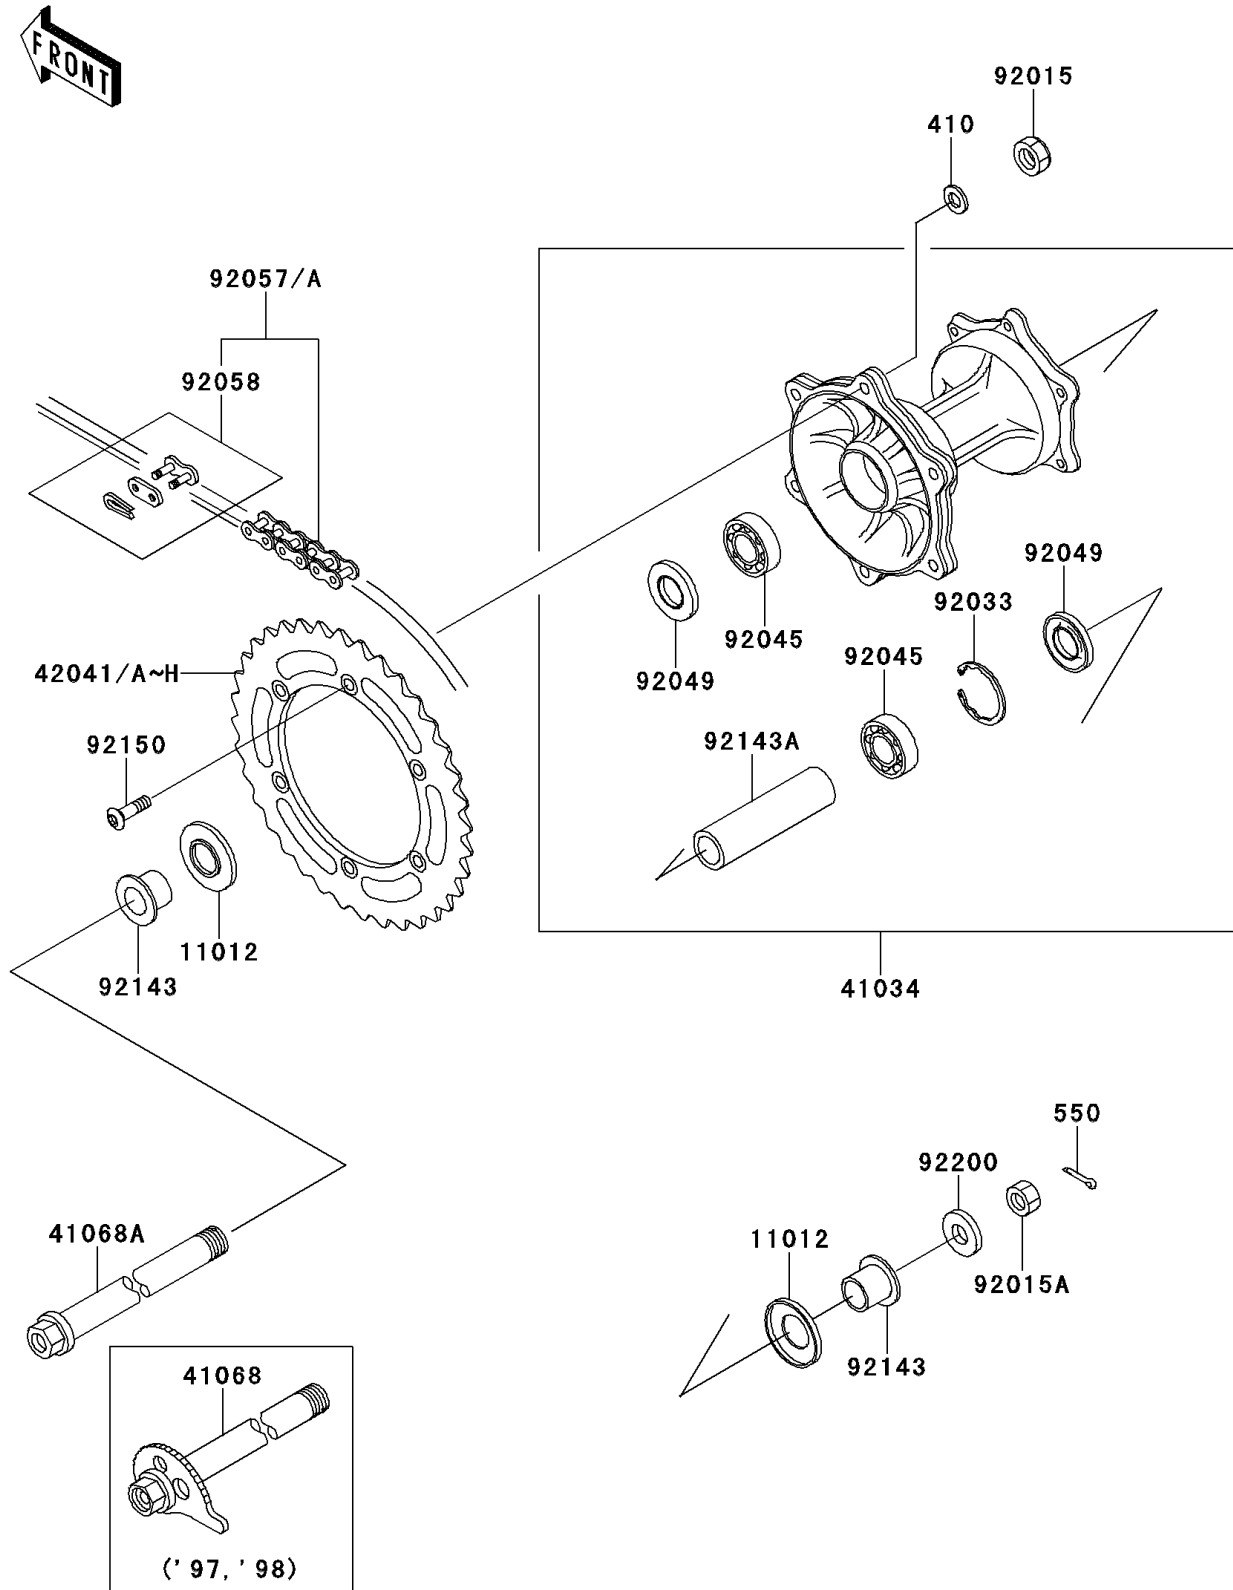

1997 KDX220R PARTS DIAGRAM

Rear Hub

F2240

1997 KDX220R PARTS LIST

Rear Hub

ITEM NAME	PART NUMBER	QUANTITY
WASHER-PLAIN-SMALL,8MM (Ref # 410)	410B0800	1
PIN-COTTER,3.0X25 (Ref # 550)	550D3025	1
CAP,AXLE (Ref # 11012)	11012-1581	1
DRUM-ASSY,REAR BRAKE (Ref # 41034)	41034-1216	1
AXLE,RR (Ref # 41068)	41068-1340	1
SPROCKET-HUB,44T (Ref # 42041)	42041-1323	1
SPROCKET-HUB,46T (Ref # 42041A)	42041-1381	1
SPROCKET-HUB,47T (Ref # 42041B)	42041-1382	1
SPROCKET-HUB,48T (Ref # 42041C)	42041-1383	1
SPROCKET-HUB,49T (Ref # 42041D)	42041-1384	1
SPROCKET-HUB,50T (Ref # 42041E)	42041-1408	1
SPROCKET-HUB,45T (Ref # 42041F)	42041-1413	1
SPROCKET-HUB,51T (Ref # 42041G)	42041-1428	1
SPROCKET-HUB,43T (Ref # 42041H)	42041-1436	1
NUT,8MM (Ref # 92015)	92015-1432	1
NUT,LOCK,20MM (Ref # 92015A)	92015-1770	1
RING-SNAP,42MM (Ref # 92033)	92033-1041	1
BEARING-BALL,6004X8JRLX2/3A (Ref # 92045)	92045-1239	1
SEAL-OIL,BJNC2 25425 (Ref # 92049)	92049-1203	1
CHAIN,DRIVE,EK520SR-O2X108L (Ref # 92057)	92057-1400	1
CHAIN,DRIVE,EK520SR-O2X110L (Ref # 92057A)	92057-1401	1
JOINT-CHAIN (Ref # 92058)	92058-1060	1
COLLAR,RR AXLE,L=22 (Ref # 92143)	92143-1259	1
COLLAR,RR BRAKE DRUM,L=105 (Ref # 92143A)	92143-1402	1
BOLT,SOCKET,8X28 (Ref # 92150)	92150-1978	1
WASHER,20.2X36X2 (Ref # 92200)	92200-1146	1