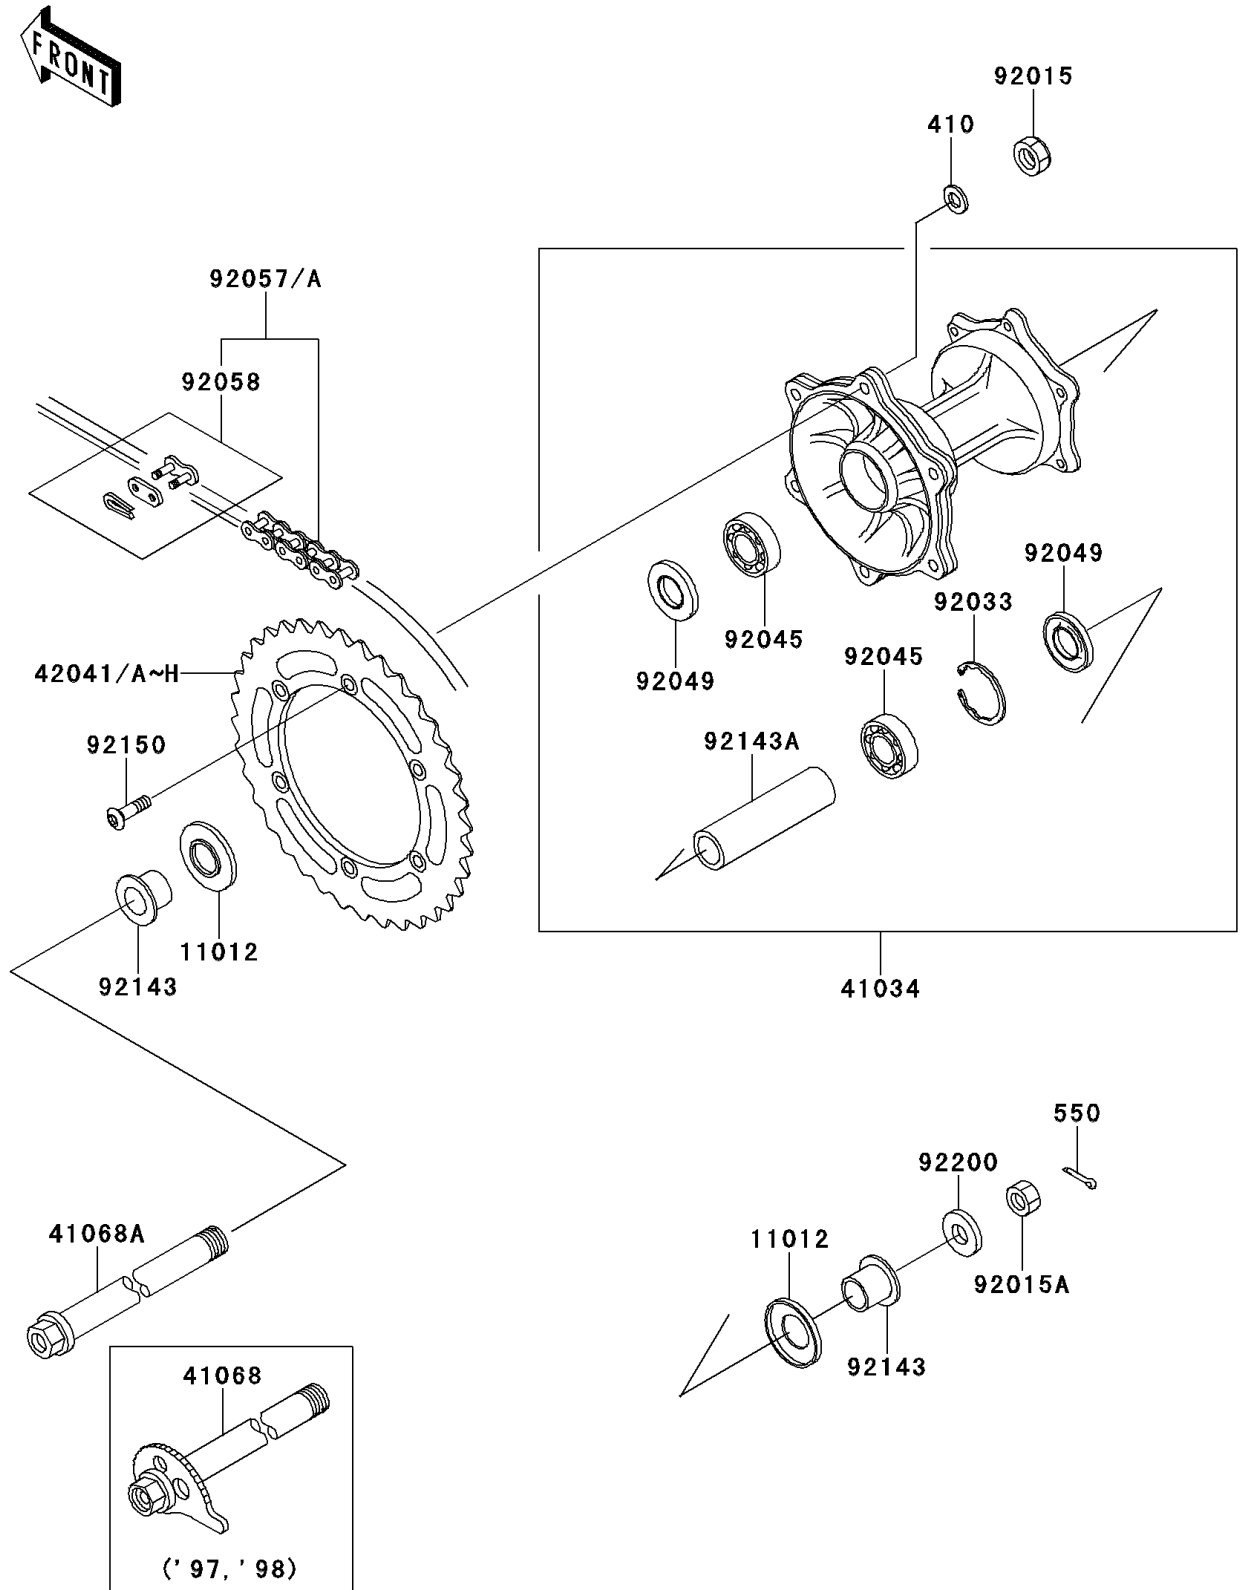

1997 KDX220R PARTS DIAGRAM

Rear Hub

F2240

1997 KDX220R PARTS LIST

Rear Hub

ITEM NAME	PART NUMBER	QUANTITY
WASHER-PLAIN-SMALL,8MM (Ref # 410)	410B0800	6
PIN-COTTER,3.0X25 (Ref # 550)	550D3025	1
CAP,AXLE (Ref # 11012)	11012-1581	2
DRUM-ASSY,REAR BRAKE (Ref # 41034)	41034-1216	1
AXLE,RR (Ref # 41068)	41068-1340	1
SPROCKET-HUB,44T (Ref # 42041)	42041-1323	1
SPROCKET-HUB,46T (Ref # 42041A)	42041-1381	1
SPROCKET-HUB,47T (Ref # 42041B)	42041-1382	1
SPROCKET-HUB,48T (Ref # 42041C)	42041-1383	1
SPROCKET-HUB,49T (Ref # 42041D)	42041-1384	1
SPROCKET-HUB,50T (Ref # 42041E)	42041-1408	1
SPROCKET-HUB,45T (Ref # 42041F)	42041-1413	1
SPROCKET-HUB,51T (Ref # 42041G)	42041-1428	1
SPROCKET-HUB,43T (Ref # 42041H)	42041-1436	1
NUT,8MM (Ref # 92015)	92015-1432	6
NUT,LOCK,20MM (Ref # 92015A)	92015-1770	1
RING-SNAP,42MM (Ref # 92033)	92033-1041	1
BEARING-BALL,6004X8JRLX2/3A (Ref # 92045)	92045-1239	2
SEAL-OIL,BJNC2 25425 (Ref # 92049)	92049-1203	2
CHAIN,DRIVE,EK520SR-O2X108L (Ref # 92057)	92057-1400	1
CHAIN,DRIVE,EK520SR-O2X110L (Ref # 92057A)	92057-1401	1
JOINT-CHAIN (Ref # 92058)	92058-1060	1
COLLAR,RR AXLE,L=22 (Ref # 92143)	92143-1259	2
COLLAR,RR BRAKE DRUM,L=105 (Ref # 92143A)	92143-1402	1
BOLT,SOCKET,8X28 (Ref # 92150)	92150-1978	6
WASHER,20.2X36X2 (Ref # 92200)	92200-1146	1