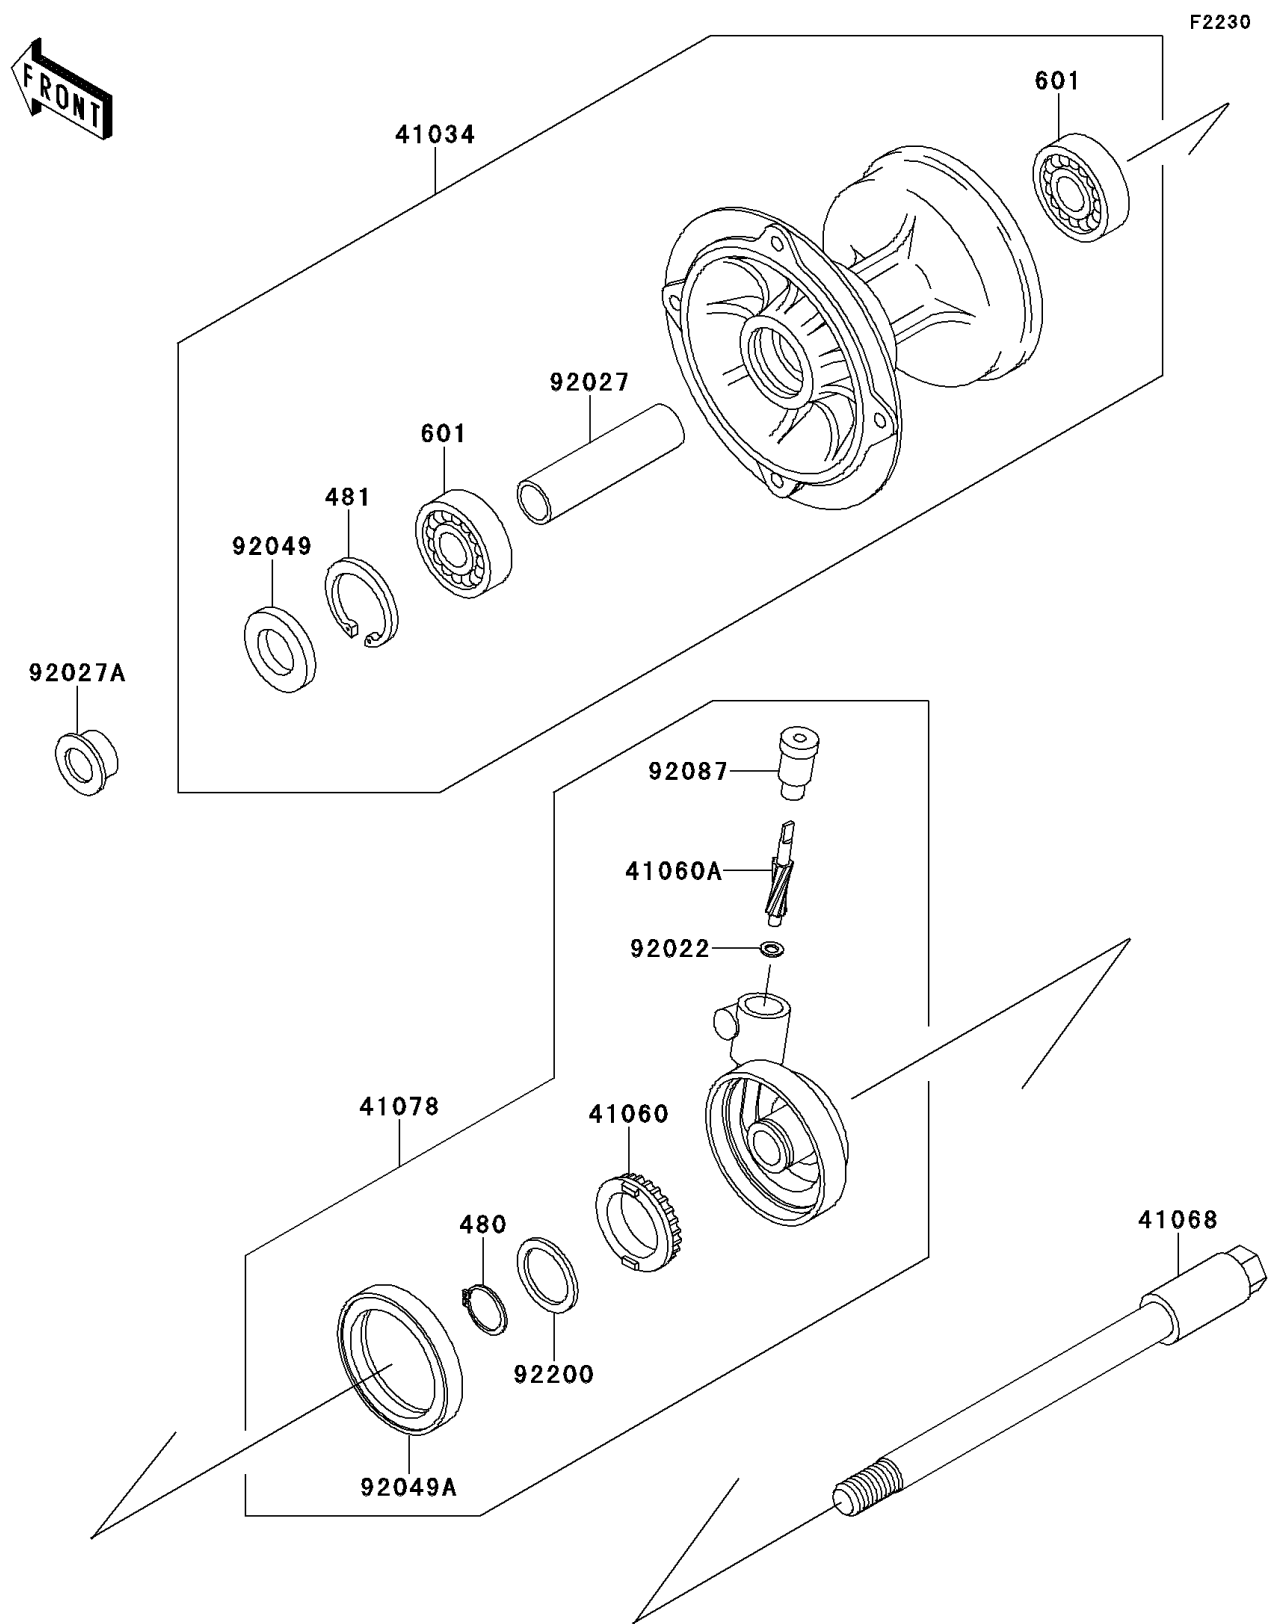

1997 KDX220R PARTS DIAGRAM

Front Hub

1997 KDX220R PARTS LIST

Front Hub

ITEM NAME	PART NUMBER	QUANTITY
CIRCLIP-TYPE-C,24MM (Ref # 480)	480J2400	1
CIRCLIP-TYPE-C,35MM (Ref # 481)	481J3500	1
BEARING-BALL,#6202UG (Ref # 601)	601B6202UG	1
DRUM-ASSY,FRONT BRAKE (Ref # 41034)	41034-1217	1
GEAR-METER SCREW,25T (Ref # 41060)	41060-1143	1
GEAR-METER SCREW,8T (Ref # 41060A)	41060-1144	1
AXLE,FR (Ref # 41068)	41068-1352	1
CASE-ASSY-METER GEAR (Ref # 41078)	41078-1095	1
WASHER,5X9.5X0.8 (Ref # 92022)	92022-1511	1
COLLAR,15.2X22.2X75 (Ref # 92027)	92027-1958	1
COLLAR,L=12 (Ref # 92027A)	92027-1959	1
SEAL-OIL,MH20354.5 (Ref # 92049)	92049-1176	1
SEAL-OIL,SDD 50 62 7 (Ref # 92049A)	92049-1399	1
BUSHING-METER GEAR (Ref # 92087)	92087-1060	1
WASHER,24X31X0.8 (Ref # 92200)	92200-1137	1