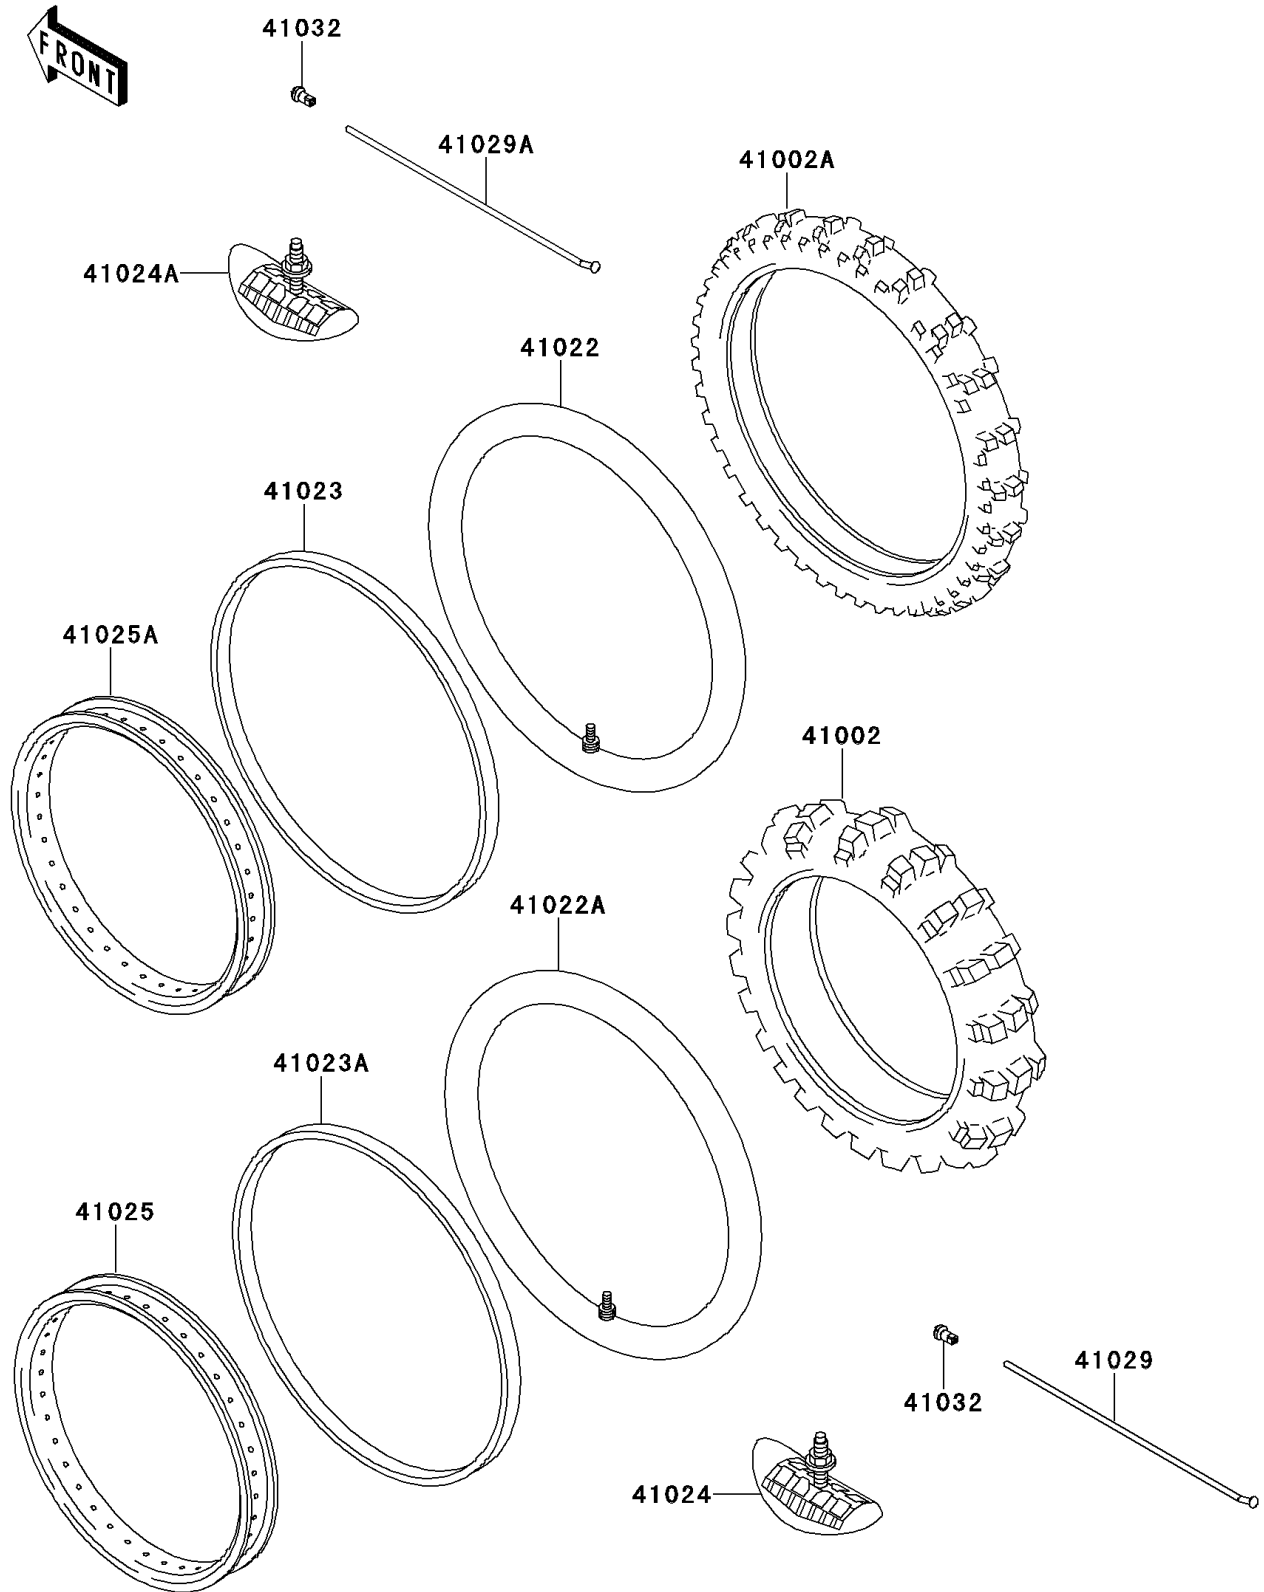

# 1998 KDX220R PARTS DIAGRAM

Wheels/Tires

F2210

## 1998 KDX220R PARTS LIST

### Wheels/Tires

ITEM NAME	PART NUMBER	QUANTITY
TIRE,RR,100/100-18 59M,K695(D) (Ref # 41002)	41002-1753	1
TIRE,FR,80/100-21 51M,K490J(D) (Ref # 41002A)	41002-1803	1
TUBE-TIRE,80/100-21(D) (Ref # 41022)	41022-1118	1
TUBE-TIRE,100/100-18(D) (Ref # 41022A)	41022-1119	1
BAND-RIM,80/100-21(D) (Ref # 41023)	41023-1069	1
BAND-RIM,100/100-18(D) (Ref # 41023A)	41023-1070	1
STOPPER-RIM,2.15-M(DUNLOP) (Ref # 41024)	41024-009	1
STOPPER-RIM,1.60-M(DUNLOP) (Ref # 41024A)	41024-010	1
RIM,RR,2.15X18 (Ref # 41025)	41025-1287	1
RIM,FR,1.60X21,SILVER (Ref # 41025A)	41025-1365-WA	1
SPOKE-INNER,RR,189MMX160D (Ref # 41029)	41029-1199	36
SPOKE-INNER,FR,228MMX165D (Ref # 41029A)	41029-1206	36
NIPPLE-SPOKE (Ref # 41032)	41032-1061	72