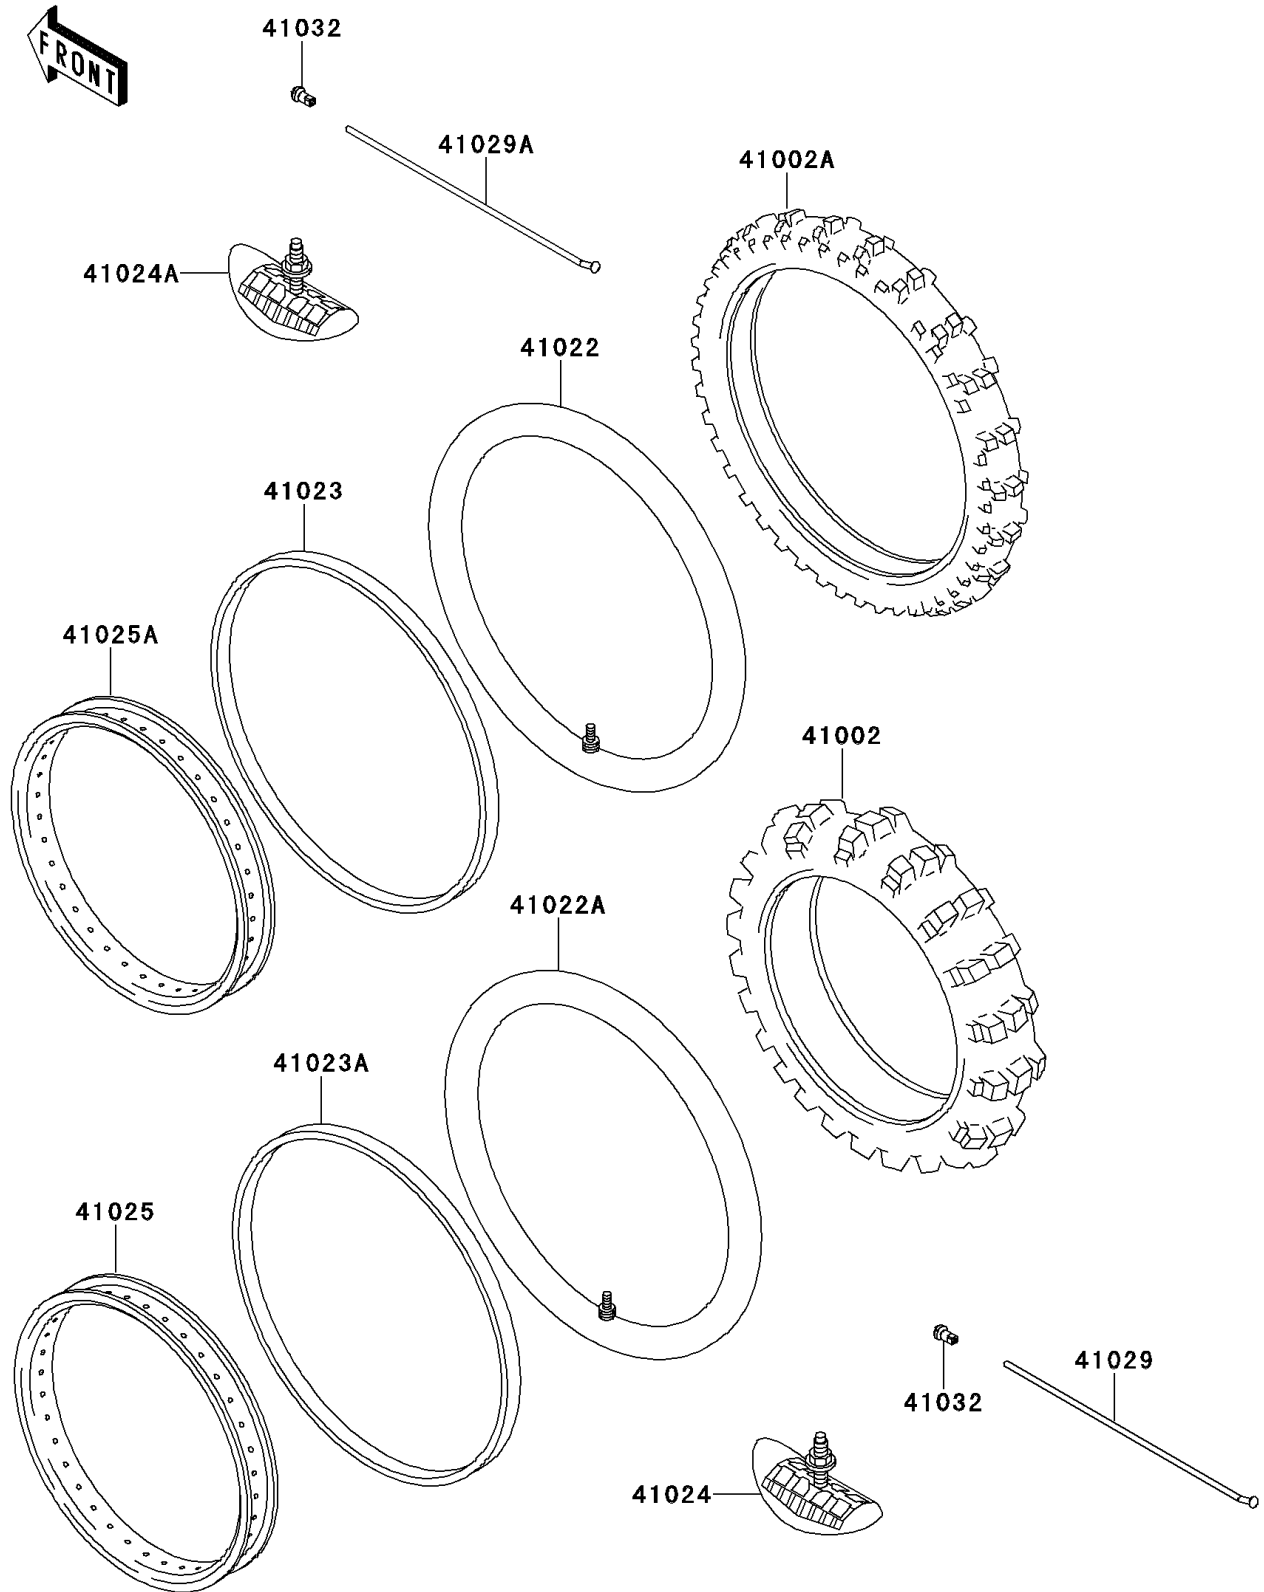

1997 KDX220R PARTS DIAGRAM

Wheels/Tires

F2210

1997 KDX220R PARTS LIST

Wheels/Tires

ITEM NAME	PART NUMBER	QUANTITY
TIRE,RR,100/100-18 59M,K695(D) (Ref # 41002)	41002-1753	1
TIRE,FR,80/100-21 51M,K490J(D) (Ref # 41002A)	41002-1803	1
TUBE-TIRE,80/100-21(D) (Ref # 41022)	41022-1118	1
TUBE-TIRE,100/100-18(D) (Ref # 41022A)	41022-1119	1
BAND-RIM,80/100-21(D) (Ref # 41023)	41023-1069	1
BAND-RIM,100/100-18(D) (Ref # 41023A)	41023-1070	1
STOPPER-RIM,2.15-M(DUNLOP) (Ref # 41024)	41024-009	1
STOPPER-RIM,1.60-M(DUNLOP) (Ref # 41024A)	41024-010	1
RIM,RR,2.15X18 (Ref # 41025)	41025-1287	1
RIM,FR,1.60X21,SILVER (Ref # 41025A)	41025-1365-WA	1
SPOKE-INNER,RR,189MMX160D (Ref # 41029)	41029-1199	1
SPOKE-INNER,FR,228MMX165D (Ref # 41029A)	41029-1206	1
NIPPLE-SPOKE (Ref # 41032)	41032-1061	1