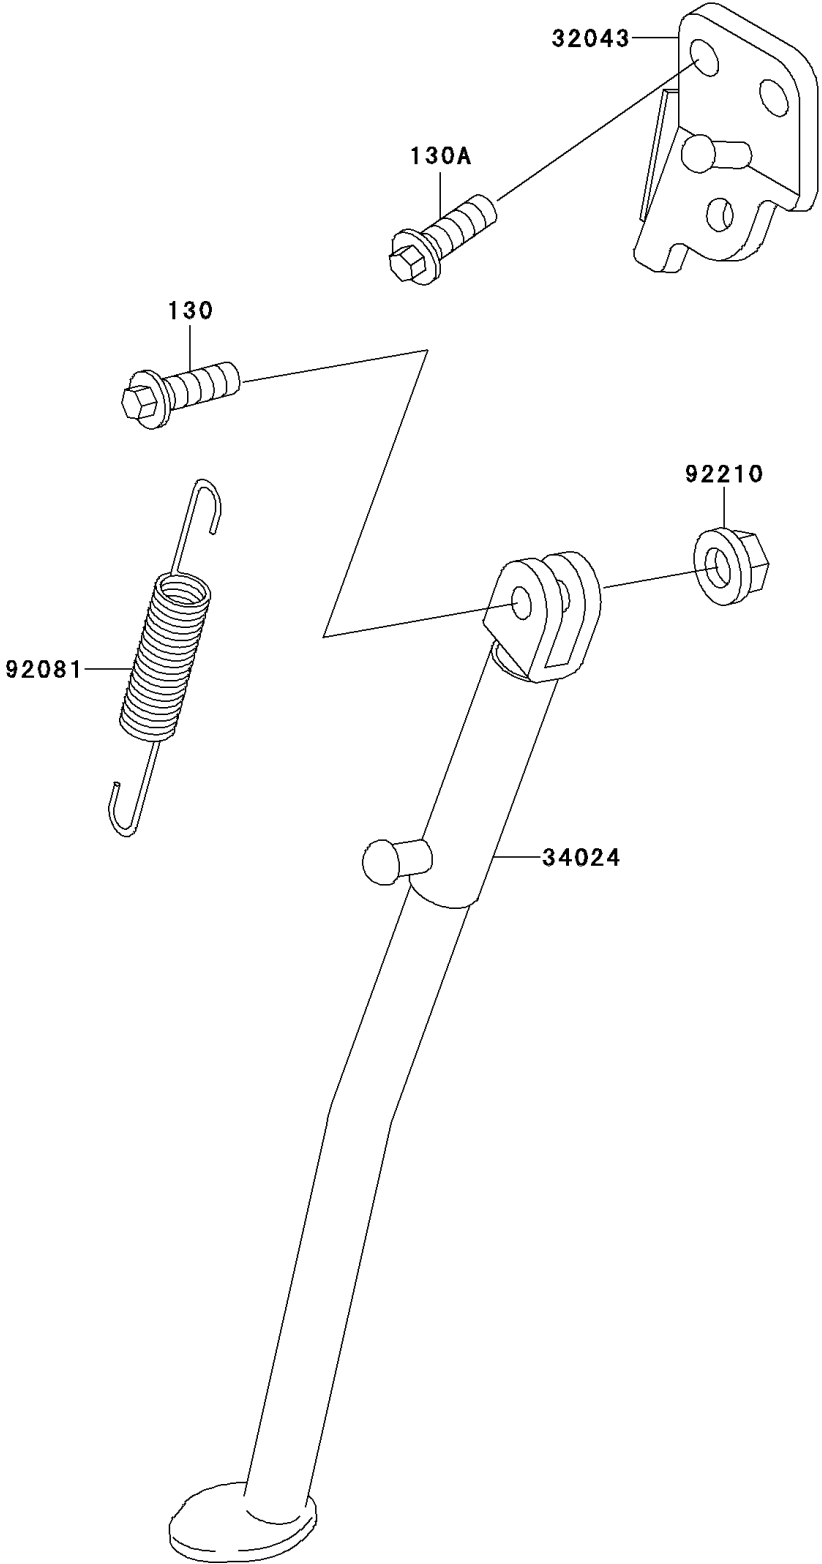

## 1997 KDX220R PARTS DIAGRAM

Stand(s)

F2190

## 1997 KDX220R PARTS LIST

Stand(s)

ITEM NAME	PART NUMBER	QUANTITY
BOLT-FLANGED,10X35 (Ref # 130)	130G1035	1
BOLT-FLANGED (Ref # 130A)	130G1225	1
BRACKET-STAND,SIDE (Ref # 32043)	32043-1363	1
STAND-SIDE (Ref # 34024)	34024-1279	1
SPRING (Ref # 92081)	92081-1419	1
NUT,LOCK,FLANGED,10MM (Ref # 92210)	92210-1080	1