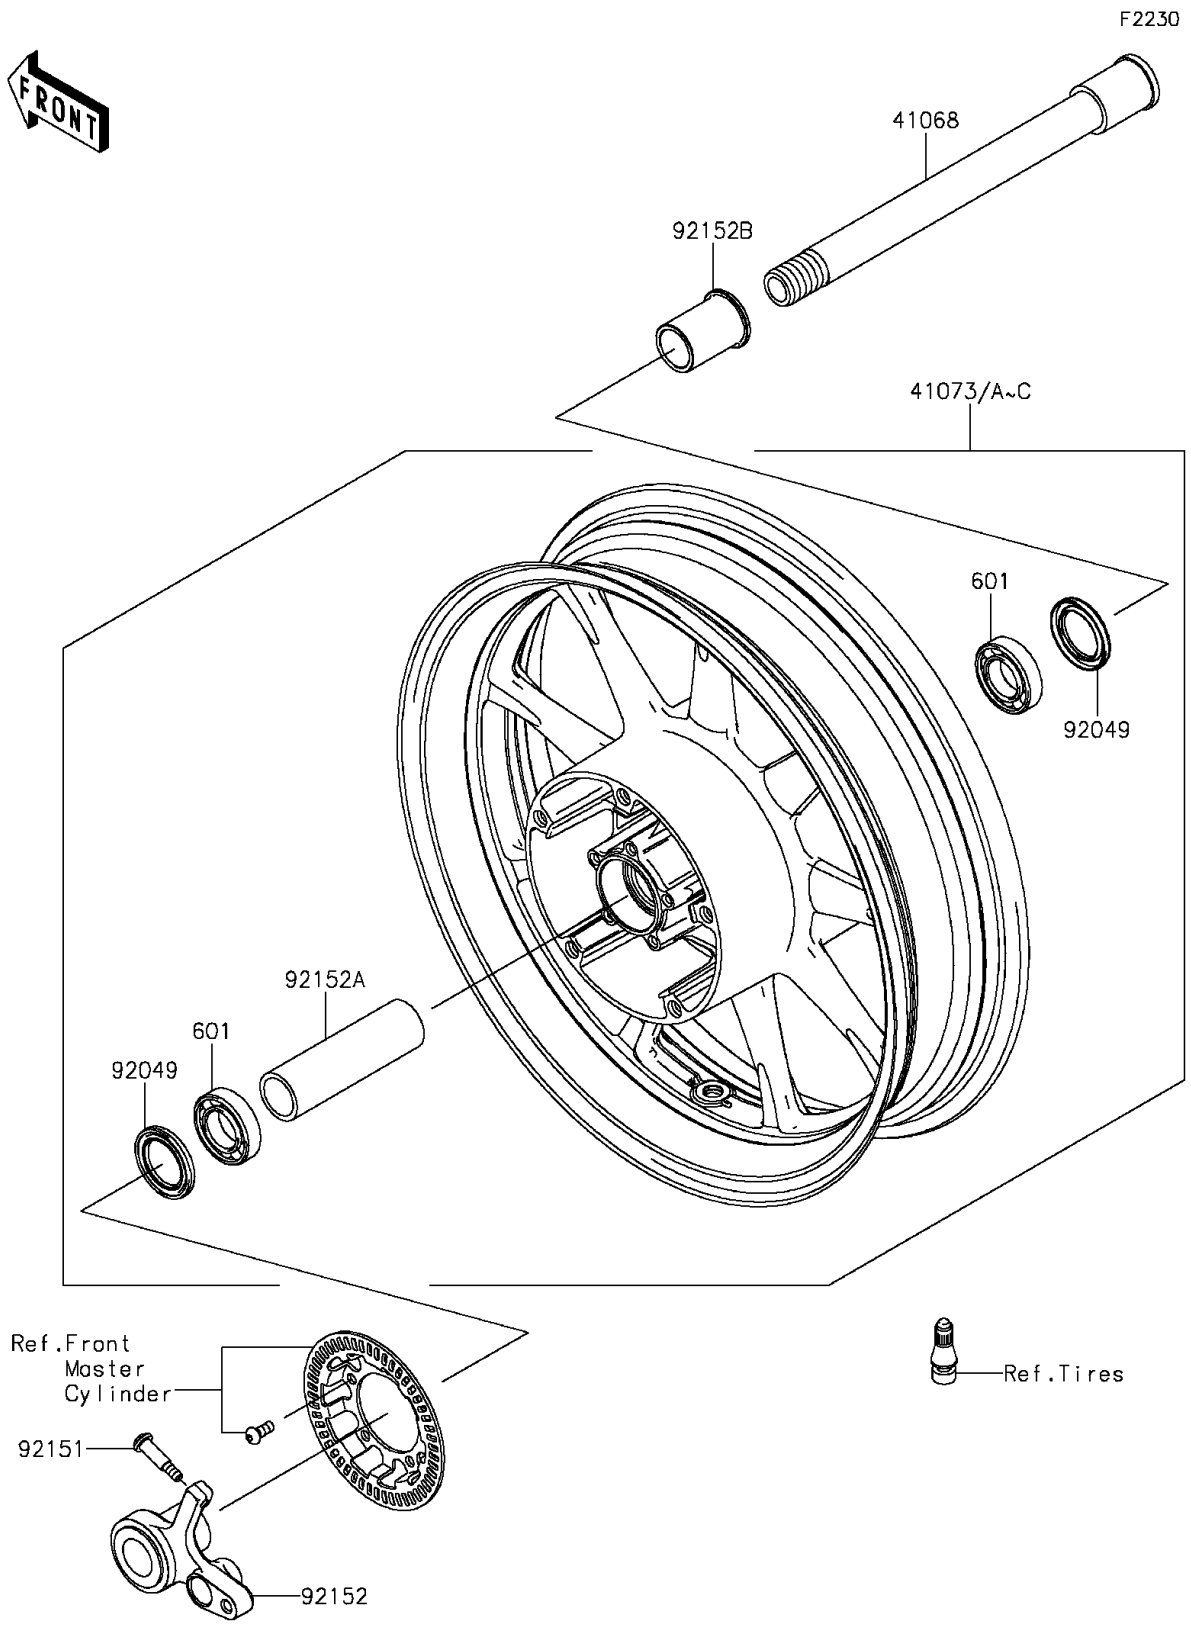

# 2014 VULCAN® 1700 VAQUERO® ABS SE PARTS DIAGRAM

Front Wheel

## 2014 VULCAN® 1700 VAQUERO® ABS SE PARTS LIST

### Front Wheel

ITEM NAME	PART NUMBER	QUANTITY
BEARING-BALL,#6005UU (Ref # 601)	601B6005UU	2
AXLE,FR (Ref # 41068)	41068-1465	1
WHEEL-ASSY,FR,BLACK (Ref # 41073A)	41073-0139-18	1
SEAL-OIL,BJN-C2 32X47X5 (Ref # 92049)	92049-0050	2
BOLT,L=32 (Ref # 92151)	92151-1796	1
COLLAR,FR HUB,LH (Ref # 92152)	92152-0699	1
COLLAR,FR HUB,L=109 (Ref # 92152A)	92152-1308	1
COLLAR,FR HUB,L=46.5 (Ref # 92152B)	92152-1492	1