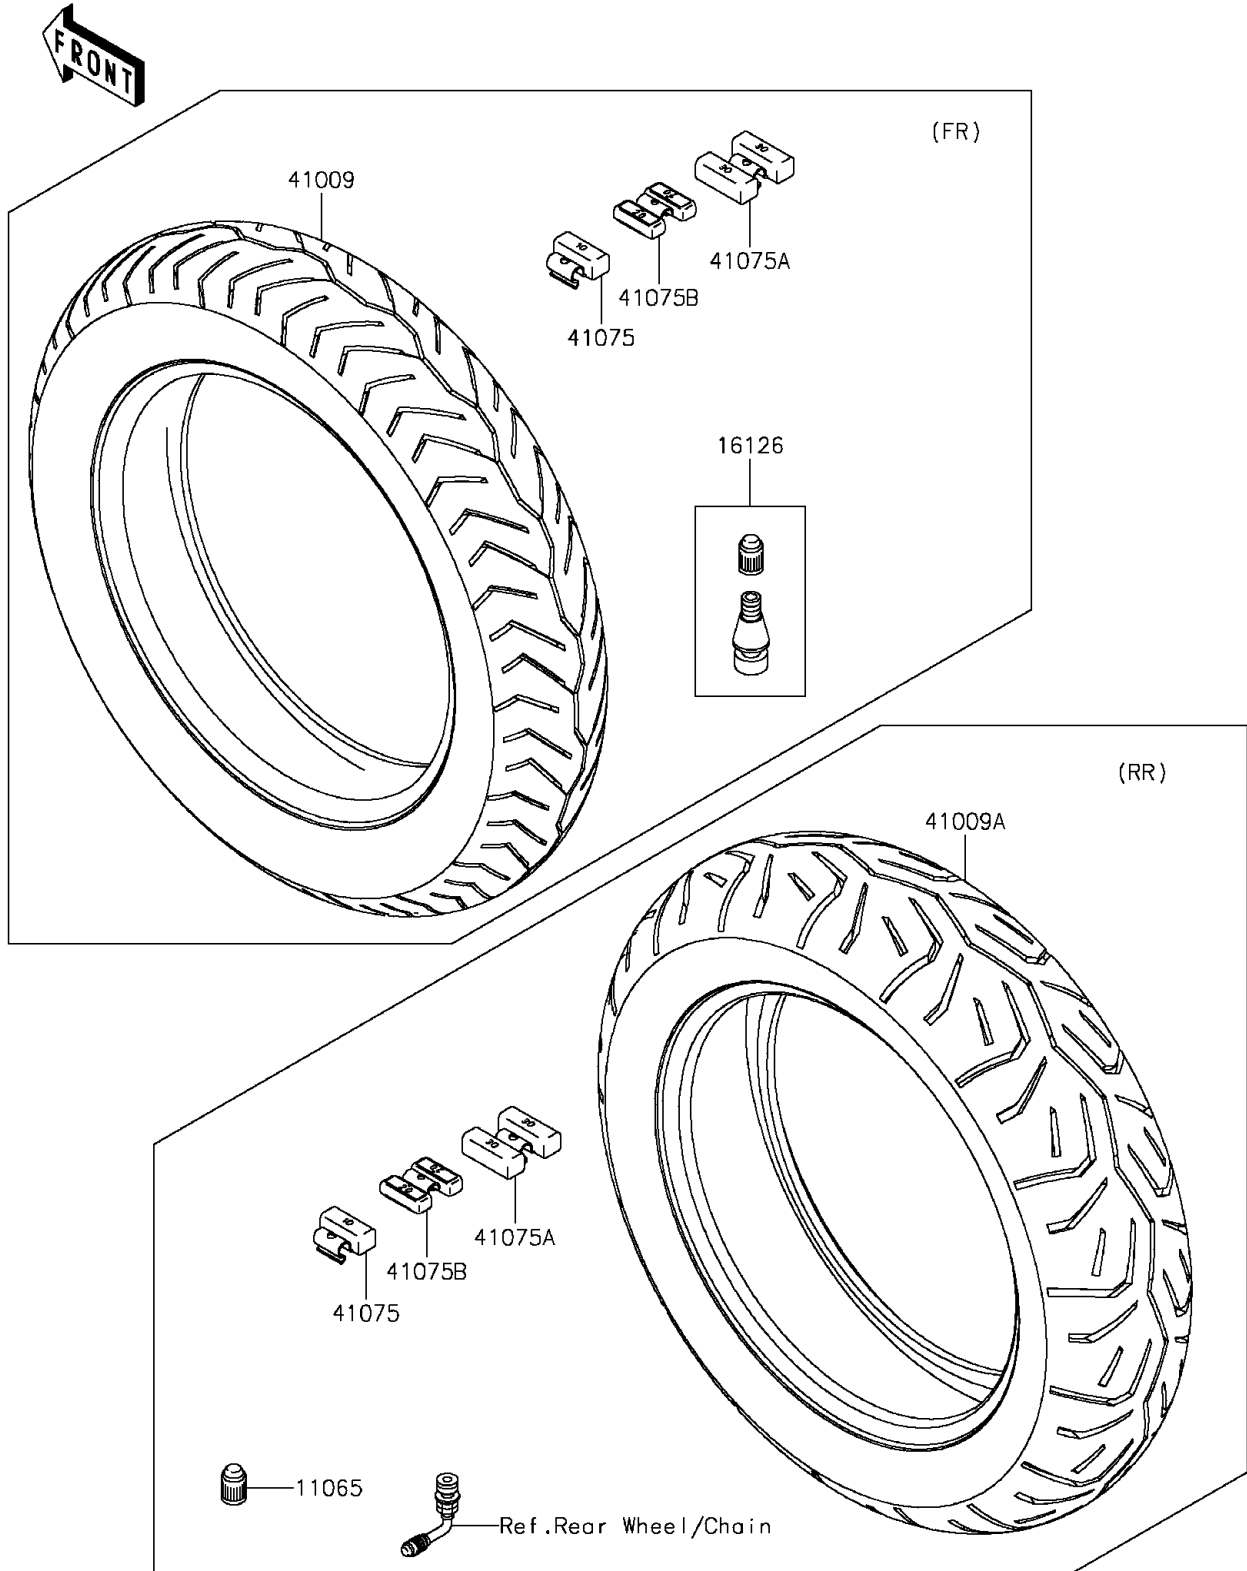

2014 VULCAN® 1700 VAQUERO® ABS SE PARTS DIAGRAM

Tires

F2210

2014 VULCAN® 1700 VAQUERO® ABS SE PARTS LIST

Tires

ITEM NAME	PART NUMBER	QUANTITY
CAP (Ref # 11065)	11065-1112	1
VALVE,TIRE (Ref # 16126)	16126-1140	1
TIRE,FR,130/90B16 67H,G721E (Ref # 41009)	41009-0227	1
TIRE,RR,170/70B16 75H,G722E (Ref # 41009A)	41009-0228	1
BALANCER-WHEEL,10G,SILVER (Ref # 41075)	41075-0007	AR
BALANCER-WHEEL,30G,SILVER (Ref # 41075A)	41075-0017	AR
BALANCER-WHEEL,20G,SILVER (Ref # 41075B)	41075-0018	AR