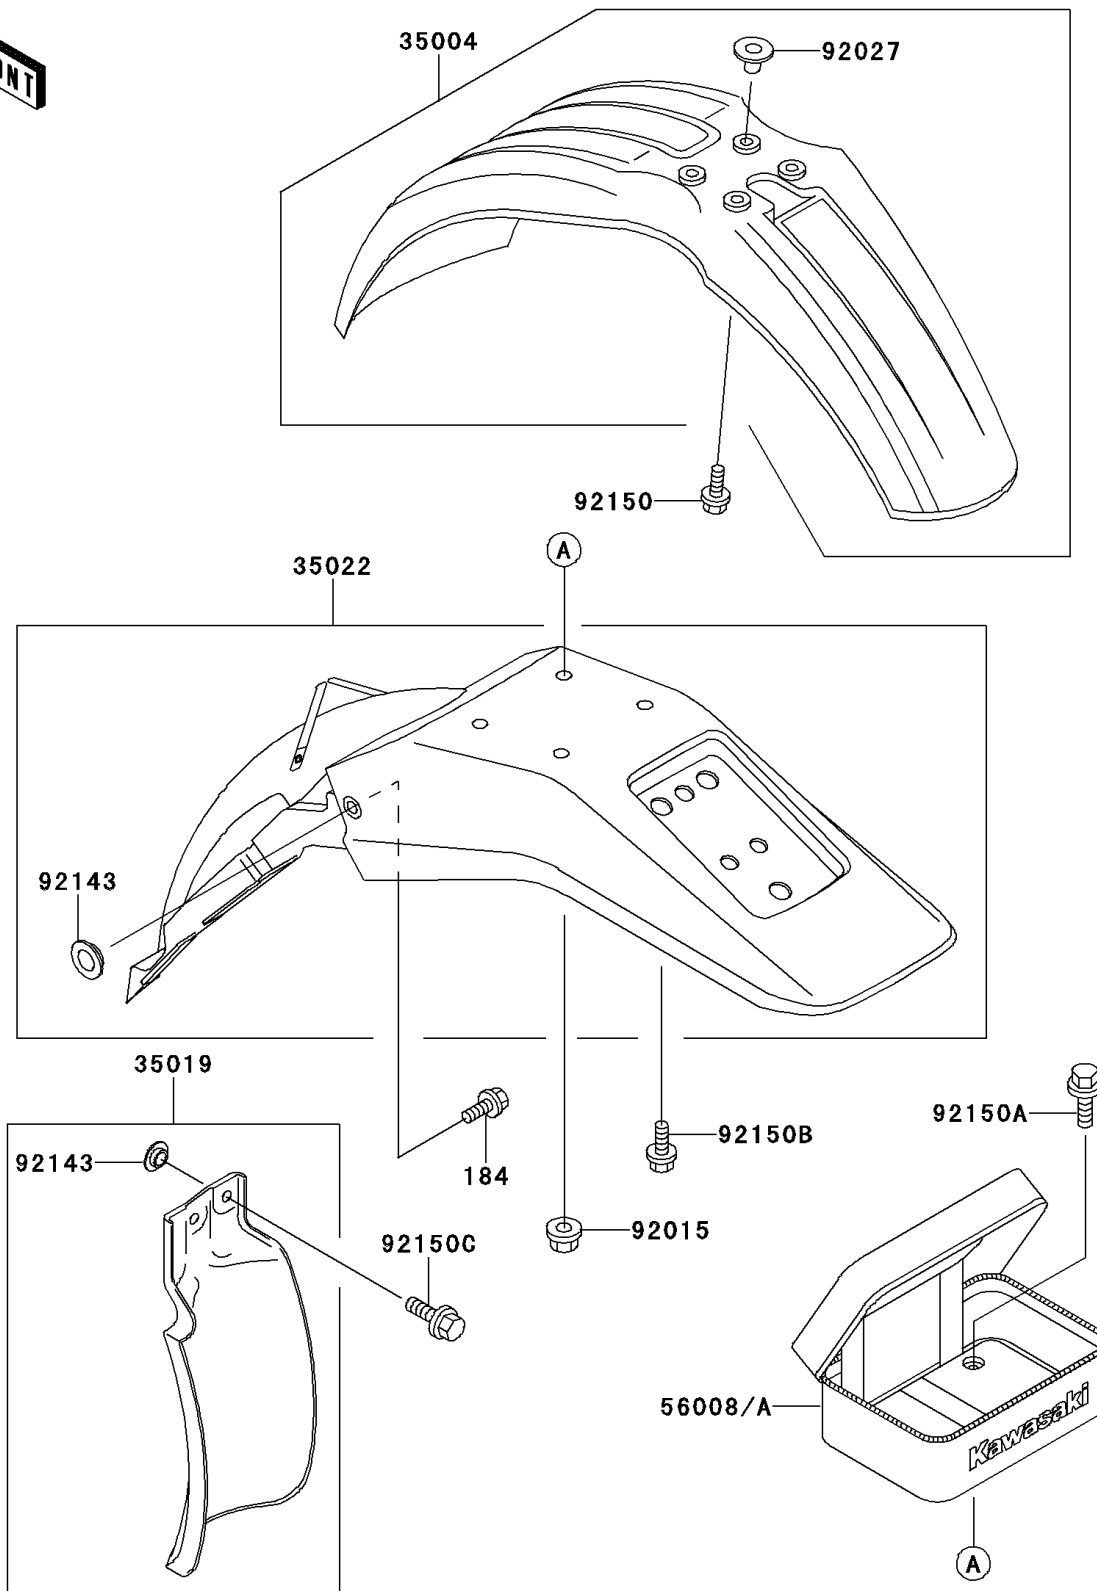

1997 KDX220R PARTS DIAGRAM

Fenders

F2170

1997 KDX220R PARTS LIST

Fenders

ITEM NAME	PART NUMBER	QUANTITY
BOLT-UPSET-WP-SMALL (Ref # 184)	184B0816	1
FENDER-FRONT,L.GREEN (Ref # 35004)	35004-1319-6W	1
FLAP,RR FENDER,FR (Ref # 35019)	35019-1323	1
FENDER-COMP-REAR,L.GREEN (Ref # 35022)	35022-1306-6W	1
BAG,TOOL,VIOLET (Ref # 56008A)	56008-1073-PL	1
NUT,FLANGED,6MM (Ref # 92015)	92015-1078	1
COLLAR (Ref # 92027)	92027-1936	1
COLLAR (Ref # 92143)	92143-1196	1
BOLT,6X20 (Ref # 92150)	92150-1339	1
BOLT,6X14 (Ref # 92150A)	92150-1340	1
BOLT,6X12 (Ref # 92150B)	92150-1435	1
BOLT,FLANGED,6X16 (Ref # 92150C)	92150-1506	1