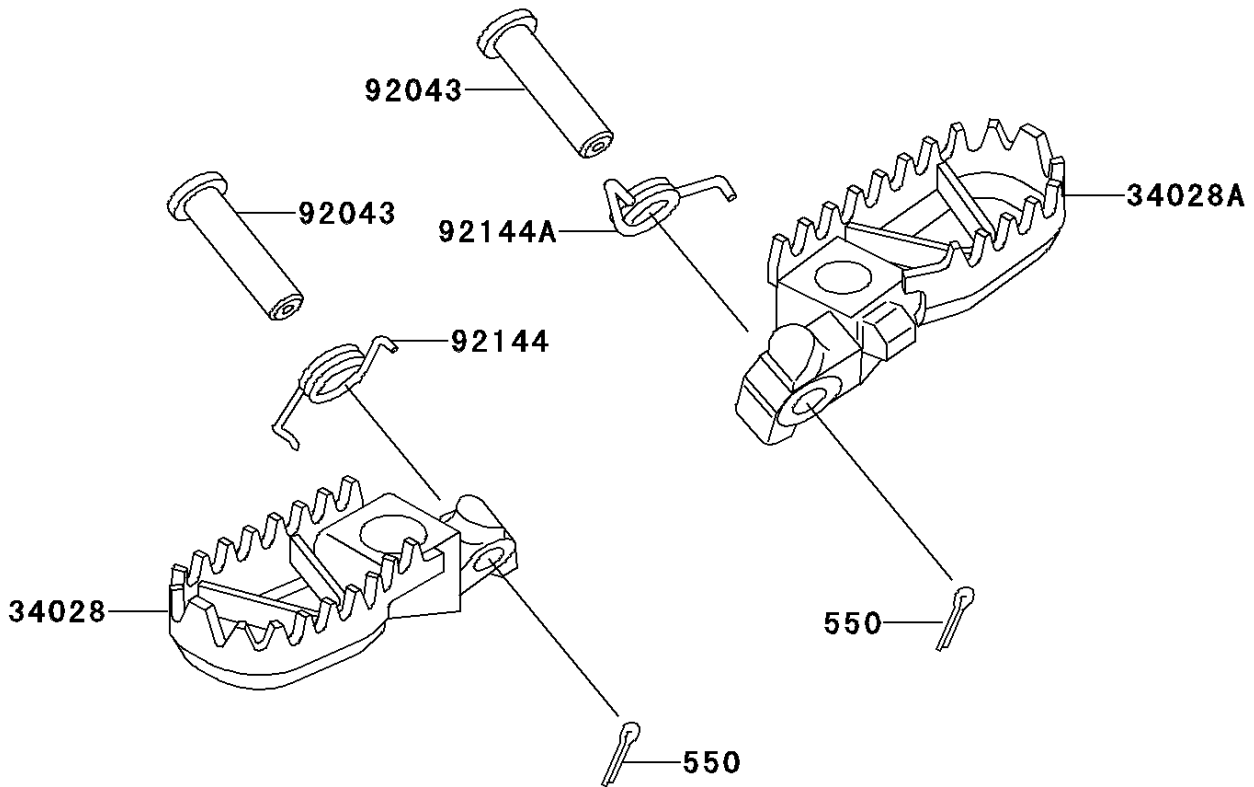

1998 KDX220R PARTS DIAGRAM

Footrests

F2160

1998 KDX220R PARTS LIST

Footrests

| ITEM NAME | PART NUMBER | QUANTITY |
|-------------------------------------|---------------|----------|
| PIN-COTTER,3.0X20 (Ref # 550) | 550S3020 | 2 |
| STEP,LH,SILVER NO.25 (Ref # 34028) | 34028-1332-CE | 1 |
| STEP,RH,SILVER NO.25 (Ref # 34028A) | 34028-1365-CE | 1 |
| PIN,10X45.5 (Ref # 92043) | 92043-1372 | 2 |
| SPRING,STEP,LH (Ref # 92144) | 92144-1828 | 1 |
| SPRING,STEP,RH (Ref # 92144A) | 92144-1829 | 1 |