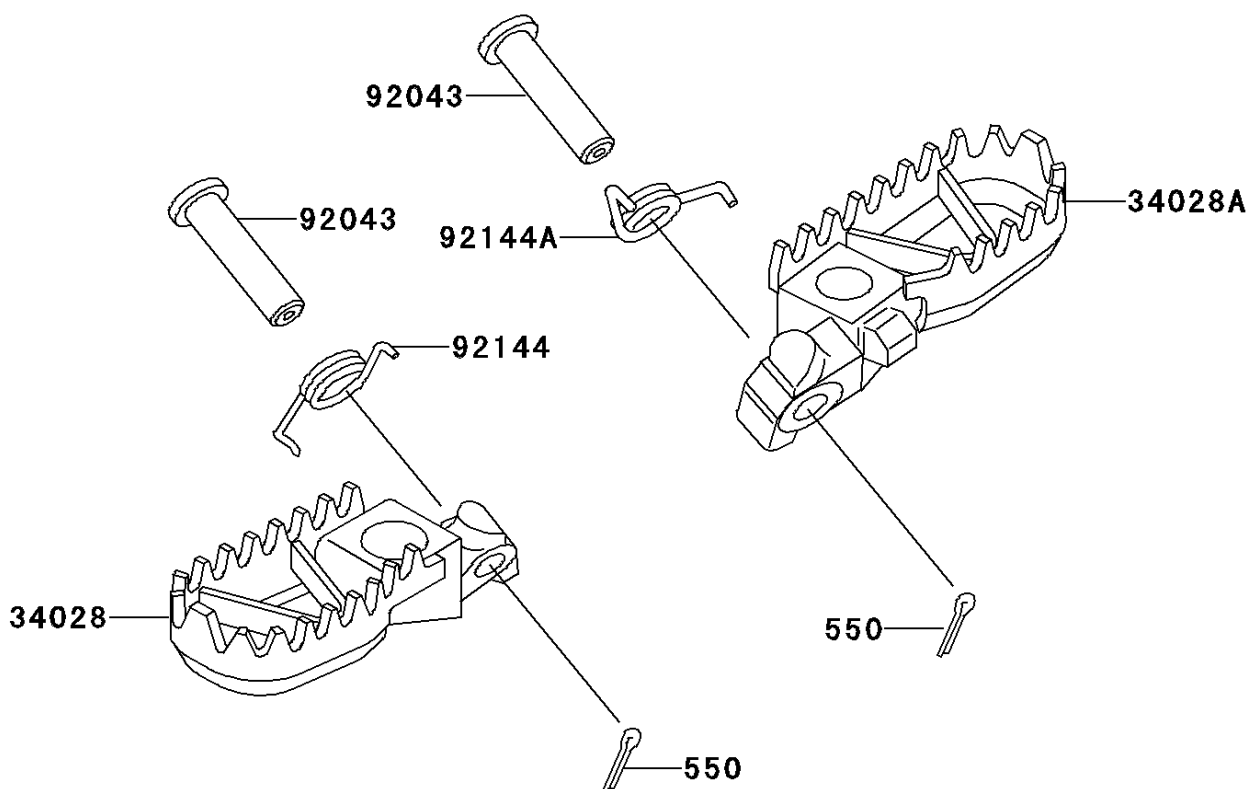

1997 KDX220R PARTS DIAGRAM

Footrests

F2160

1997 KDX220R PARTS LIST

Footrests

ITEM NAME	PART NUMBER	QUANTITY
PIN-COTTER,3.0X20 (Ref # 550)	550S3020	1
STEP,LH,SILVER NO.25 (Ref # 34028)	34028-1332-CE	1
STEP,RH,SILVER NO.25 (Ref # 34028A)	34028-1365-CE	1
PIN,10X45.5 (Ref # 92043)	92043-1372	1
SPRING,STEP,LH (Ref # 92144)	92144-1828	1
SPRING,STEP,RH (Ref # 92144A)	92144-1829	1