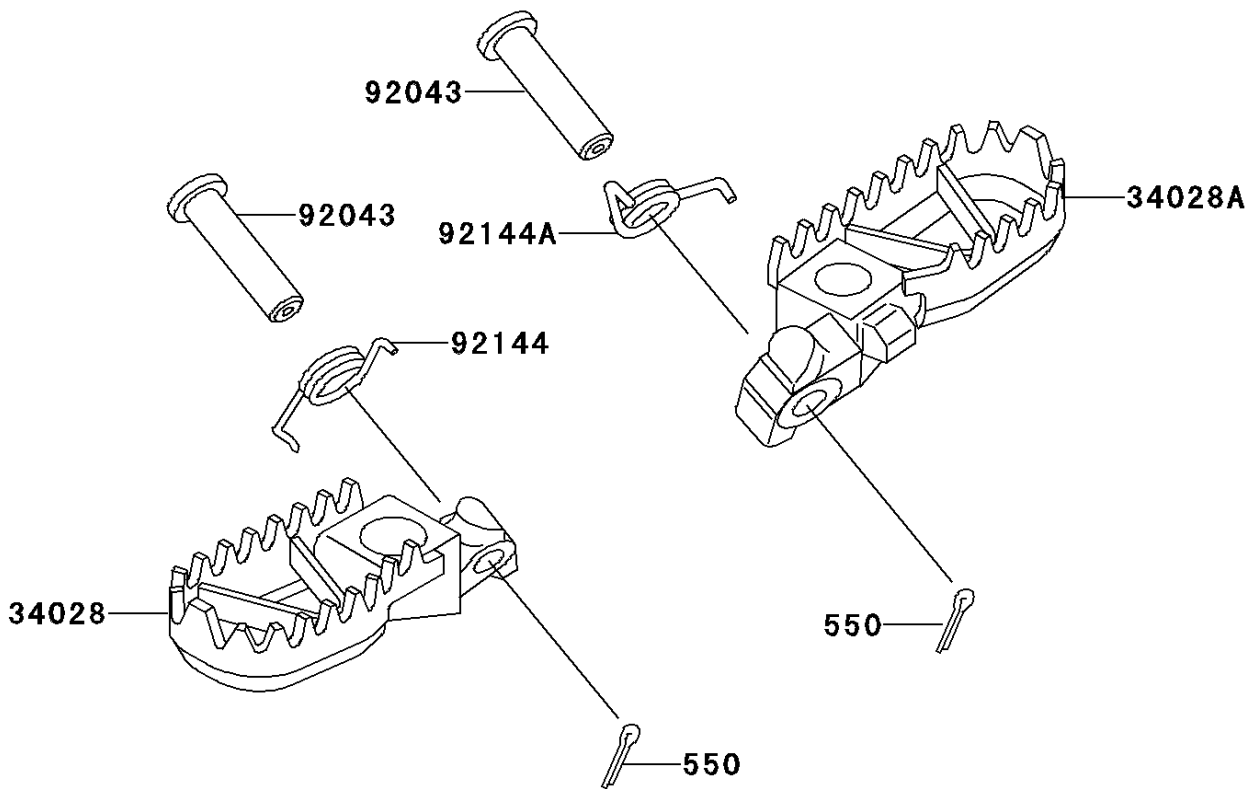

1997 KDX220R PARTS DIAGRAM

Footrests

F2160

1997 KDX220R PARTS LIST

Footrests

ITEM NAME	PART NUMBER	QUANTITY
PIN-COTTER,3.0X20 (Ref # 550)	550S3020	2
STEP,LH,SILVER NO.25 (Ref # 34028)	34028-1332-CE	1
STEP,RH,SILVER NO.25 (Ref # 34028A)	34028-1365-CE	1
PIN,10X45.5 (Ref # 92043)	92043-1372	2
SPRING,STEP,LH (Ref # 92144)	92144-1828	1
SPRING,STEP,RH (Ref # 92144A)	92144-1829	1