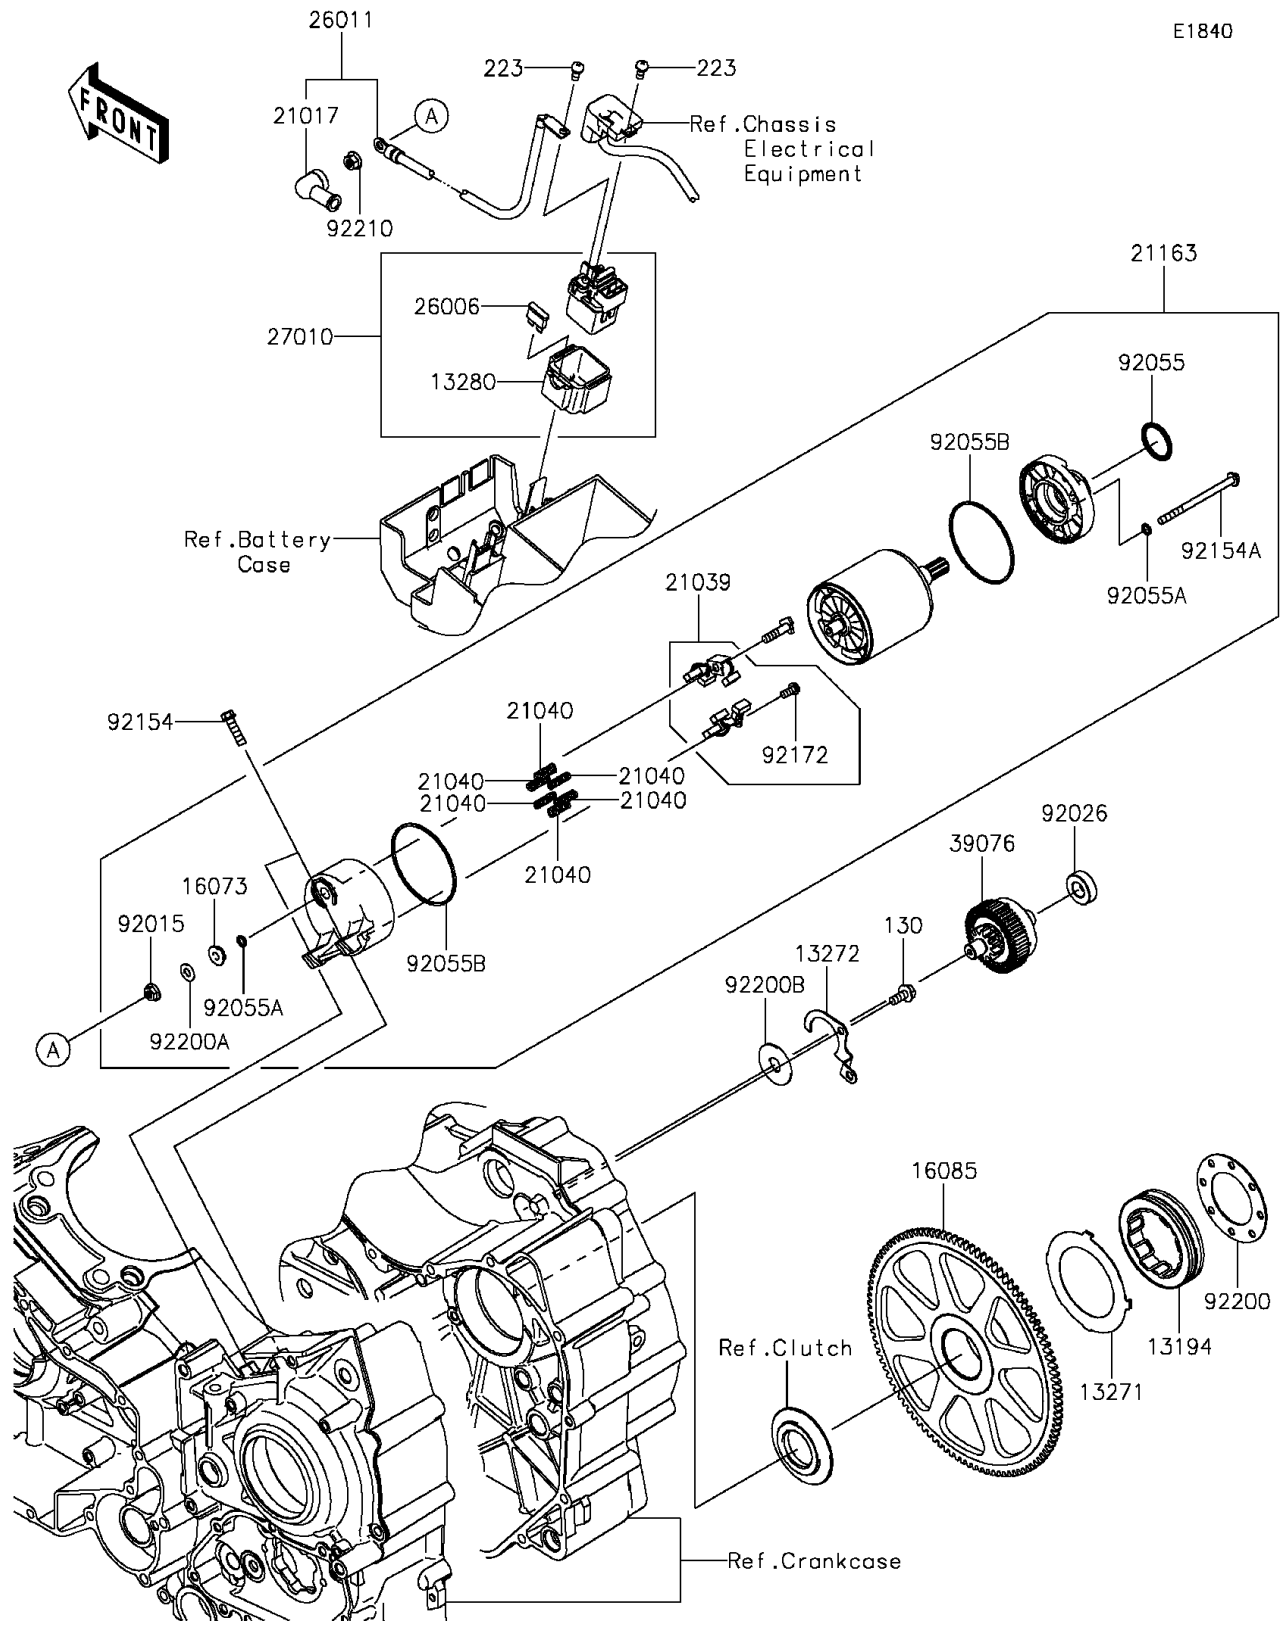

2014 VULCAN® 1700 VAQUERO® ABS PARTS DIAGRAM

Starter Motor

2014 VULCAN® 1700 VAQUERO® ABS PARTS LIST

Starter Motor

ITEM NAME	PART NUMBER	QUANTITY
BOLT-FLANGED,6X14 (Ref # 130)	130BA0614	1
SCREW-PAN-WS-CROS,5X10 (Ref # 223)	223AA0510	2
CLUTCH-ONEWAY (Ref # 13194)	13194-0001	1
PLATE (Ref # 13271)	13271-0037	1
PLATE,LIMITER (Ref # 13272)	13272-0673	1
HOLDER (Ref # 13280)	13280-1263	1
INSULATOR (Ref # 16073)	16073-0053	1
GEAR,FREE WHEEL (Ref # 16085)	16085-0121	1
GROMMET,STARTER TERMINAL (Ref # 21017)	21017-017	1
BRUSH (Ref # 21039)	21039-0009	1
SPRING-BRUSH (Ref # 21040)	21040-0003	6
STARTER-ELECTRIC (Ref # 21163)	21163-0055	1
FUSE,BLADE,30A,GREEN (Ref # 26006)	26006-1006	1
WIRE-LEAD (Ref # 26011)	26011-0239	1
SWITCH,MAGNETIC (Ref # 27010)	27010-1446	1
LIMITER,STARTER IDLE GEAR (Ref # 39076)	39076-0017	1
NUT,STARTER MOTOR (Ref # 92015)	92015-1476	1
SPACER,12.3X25X8.1 (Ref # 92026)	92026-0127	1
RING-O (Ref # 92055)	92055-1276	1
RING-O,4.5X2.0 (Ref # 92055A)	92055-1370	3
RING-O,STARTER MOTOR (Ref # 92055B)	92055-1381	2
BOLT,FLANGED-SMALL,6X22 (Ref # 92154)	92154-0198	2
BOLT (Ref # 92154A)	92154-0265	2
SCREW (Ref # 92172)	92172-0334	1
WASHER,44X73.5X1.2 (Ref # 92200)	92200-0019	1
WASHER (Ref # 92200A)	92200-0386	1
WASHER,12X34X1.6 (Ref # 92200B)	92200-0478	1
NUT,6MM (Ref # 92210)	92210-0188	1