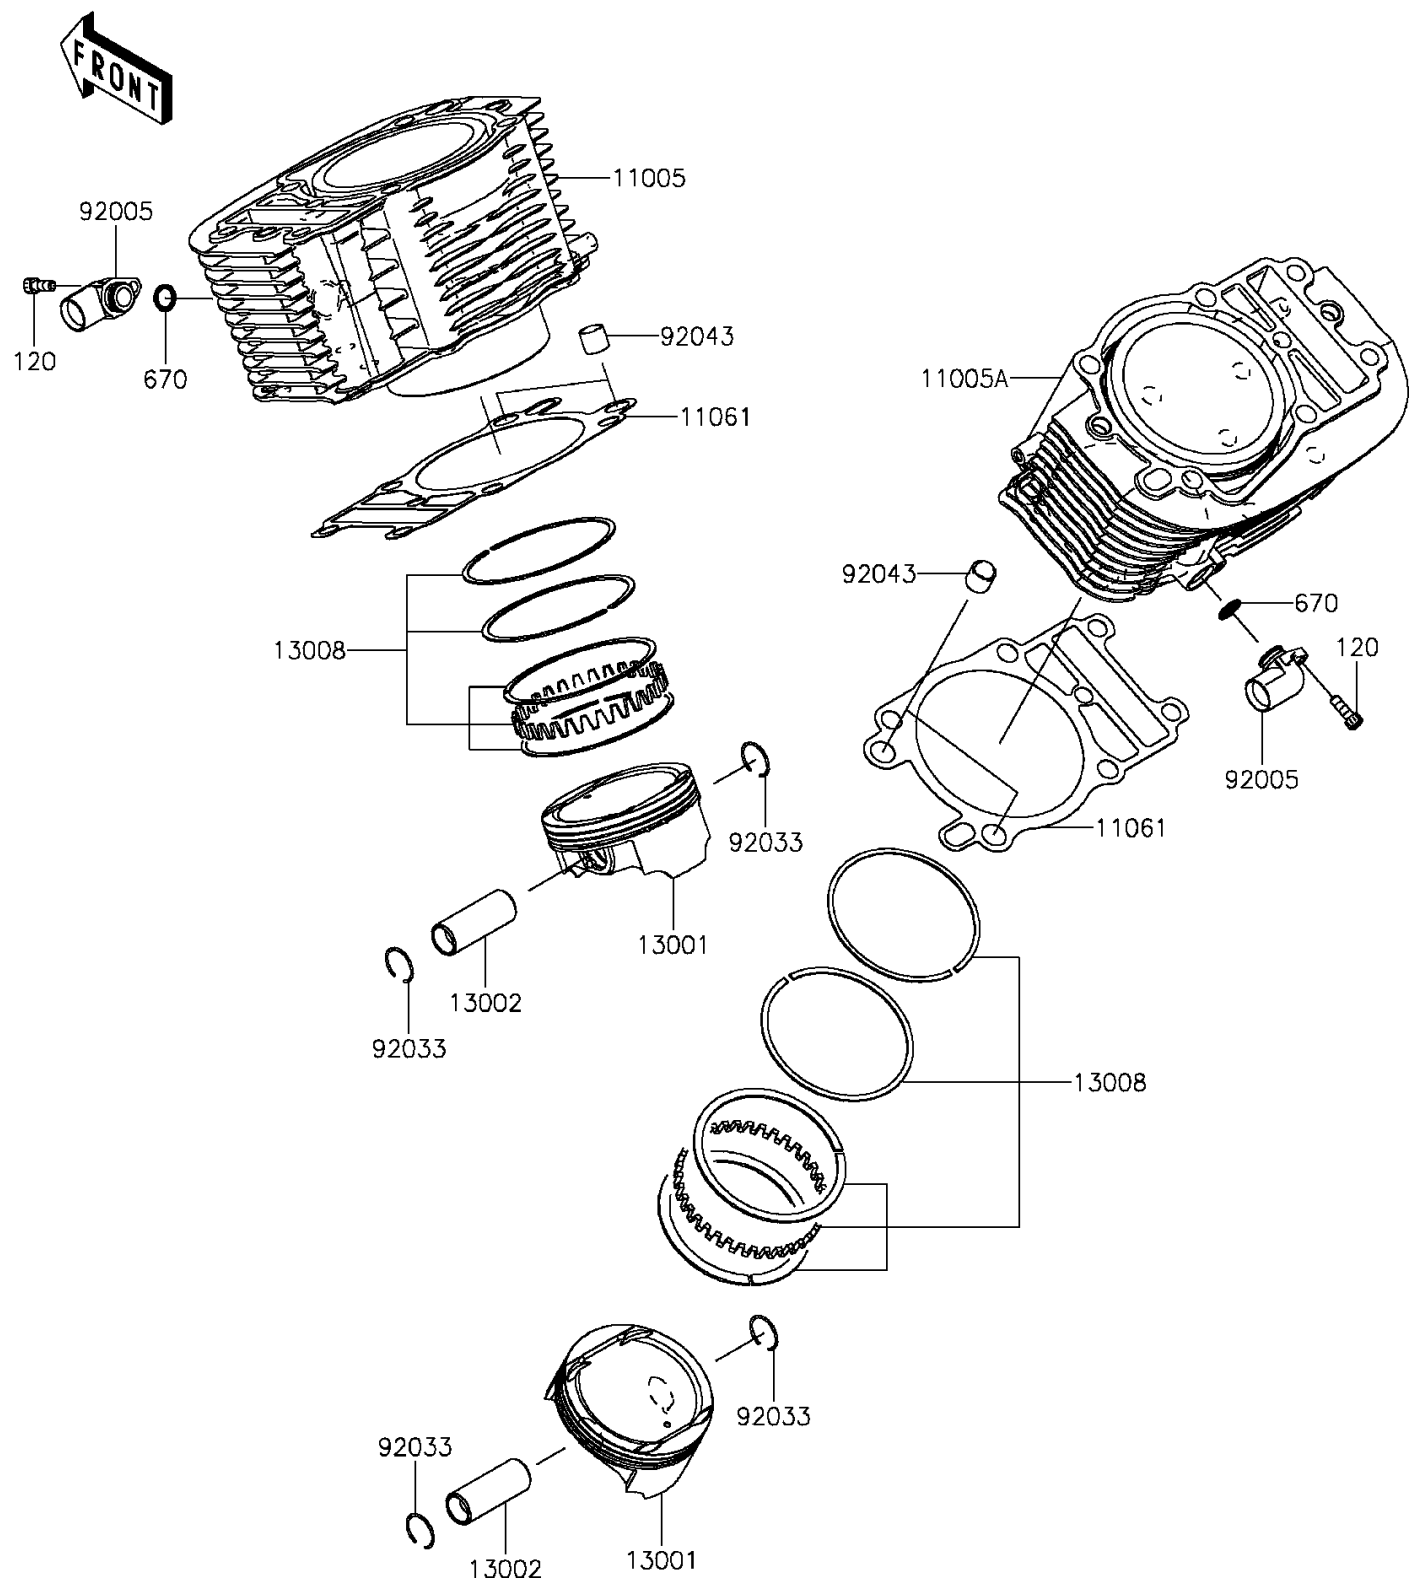

2014 VULCAN® 1700 VAQUERO® ABS PARTS DIAGRAM

Cylinder/Piston(s)

E1120

2014 VULCAN® 1700 VAQUERO® ABS PARTS LIST

Cylinder/Piston(s)

ITEM NAME	PART NUMBER	QUANTITY
BOLT-SOCKET,6X18 (Ref # 120)	120CB0618	2
O RING,15MM (Ref # 670)	670B2015	2
CYLINDER-ENGINE,FR (Ref # 11005)	11005-0103	1
CYLINDER-ENGINE,RR (Ref # 11005A)	11005-0104	1
GASKET,CYLINDER BASE (Ref # 11061)	11061-0335	2
PISTON-ENGINE (Ref # 13001)	13001-0124	2
PIN-PISTON (Ref # 13002)	13002-0023	2
RING-SET-PISTON (Ref # 13008)	13008-0044	2
FITTING (Ref # 92005)	92005-0098	2
RING-SNAP (Ref # 92033)	92033-3721	4
PIN,13X16X14 (Ref # 92043)	92043-1608	4