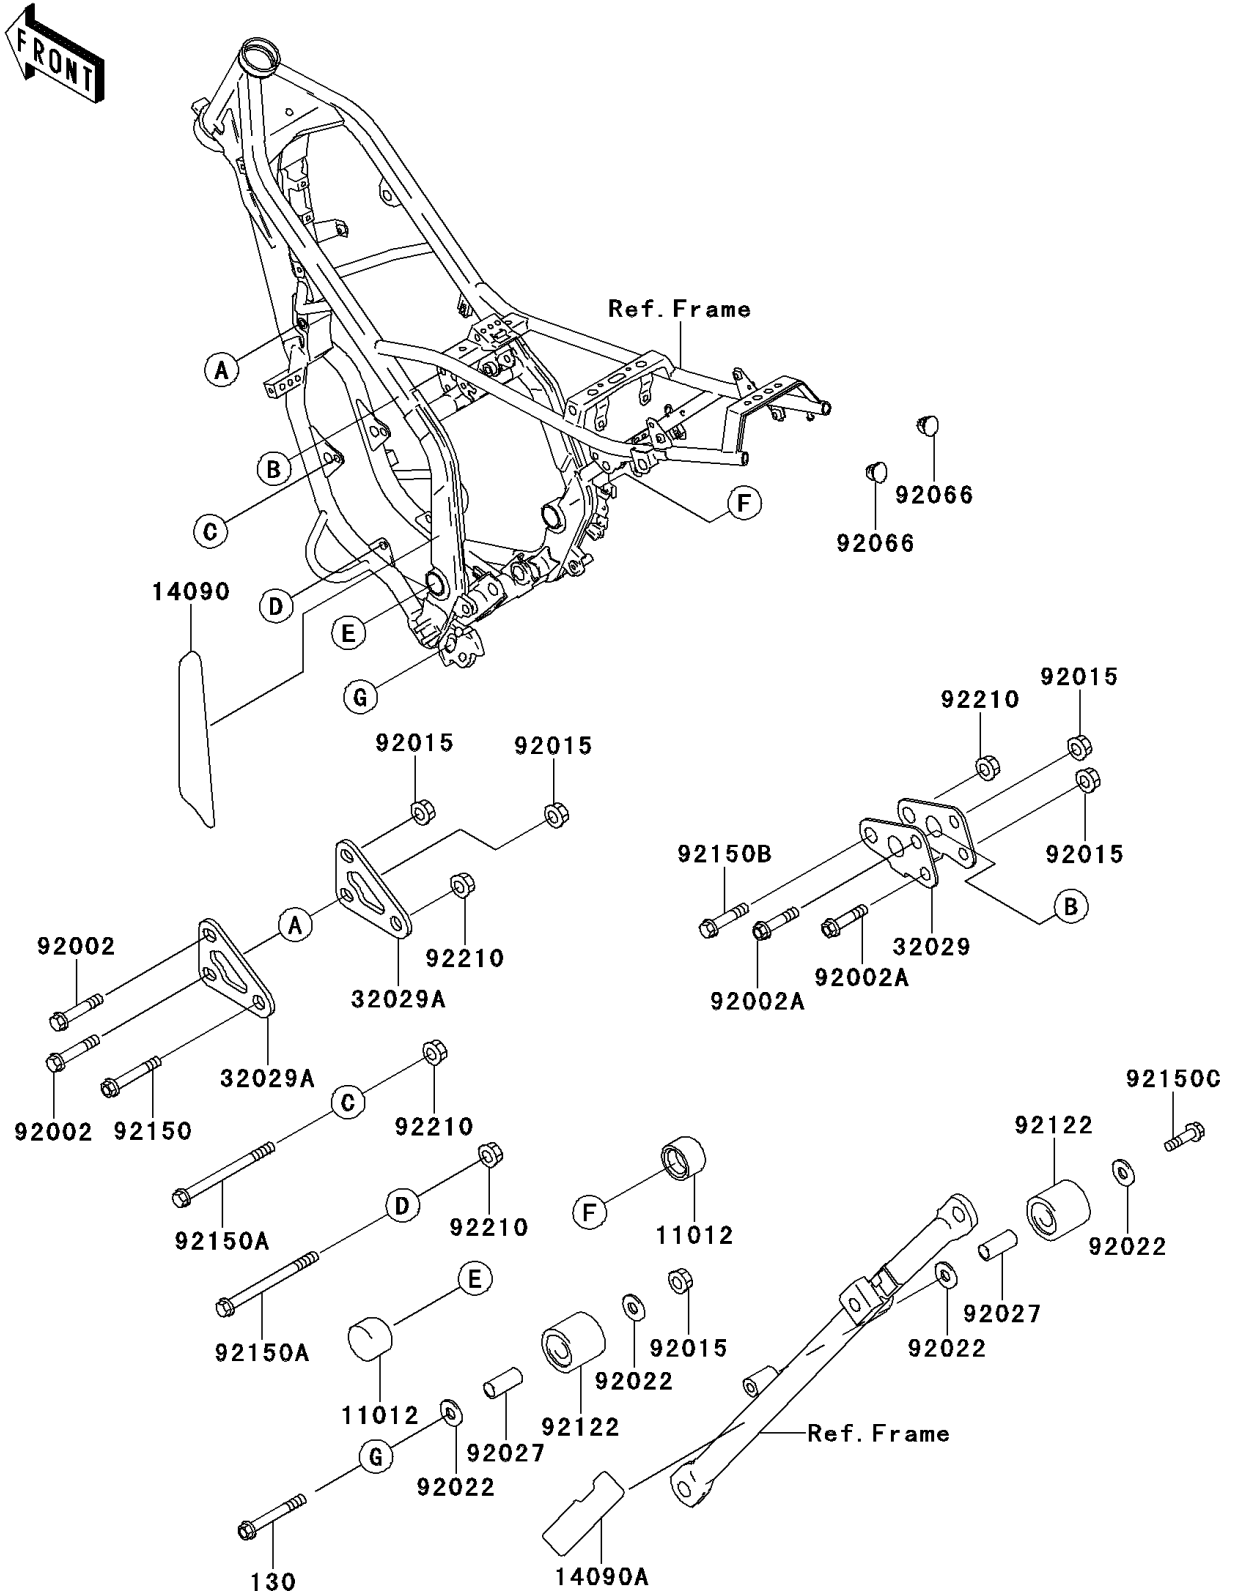

1997 KDX220R PARTS DIAGRAM

Frame Fittings

F2131

1997 KDX220R PARTS LIST

Frame Fittings

ITEM NAME	PART NUMBER	QUANTITY
BOLT-FLANGED,8X55 (Ref # 130)	130G0855	1
CAP,AXLE NUT (Ref # 11012)	11012-1591	2
COVER (Ref # 14090)	14090-1514	1
COVER (Ref # 14090A)	14090-1557	1
BRACKET-ENGINE,HEAD,RR (Ref # 32029)	32029-1913	1
BRACKET-ENGINE (Ref # 32029A)	32029-1944	2
BOLT (Ref # 92002)	92002-1221	2
BOLT,FLANGED,8X47 (Ref # 92002A)	92002-1850	2
NUT,8MM (Ref # 92015)	92015-1432	5
WASHER,8.5X20X1.6 (Ref # 92022)	92022-1561	4
COLLAR,CHAIN ROLLER (Ref # 92027)	92027-1670	2
PLUG (Ref # 92066)	92066-1093	2
ROLLER,CHAIN GUIDE (Ref # 92122)	92122-1153	2
BOLT,FLANGED,10X57 (Ref # 92150)	92150-1227	1
BOLT,FLANGED,10X105 (Ref # 92150A)	92150-1624	2
BOLT,FLANGED,10X51 (Ref # 92150B)	92150-1719	1
BOLT,FLANGED,8X40 (Ref # 92150C)	92150-1961	1
NUT,LOCK,FLANGED,10MM (Ref # 92210)	92210-1080	4