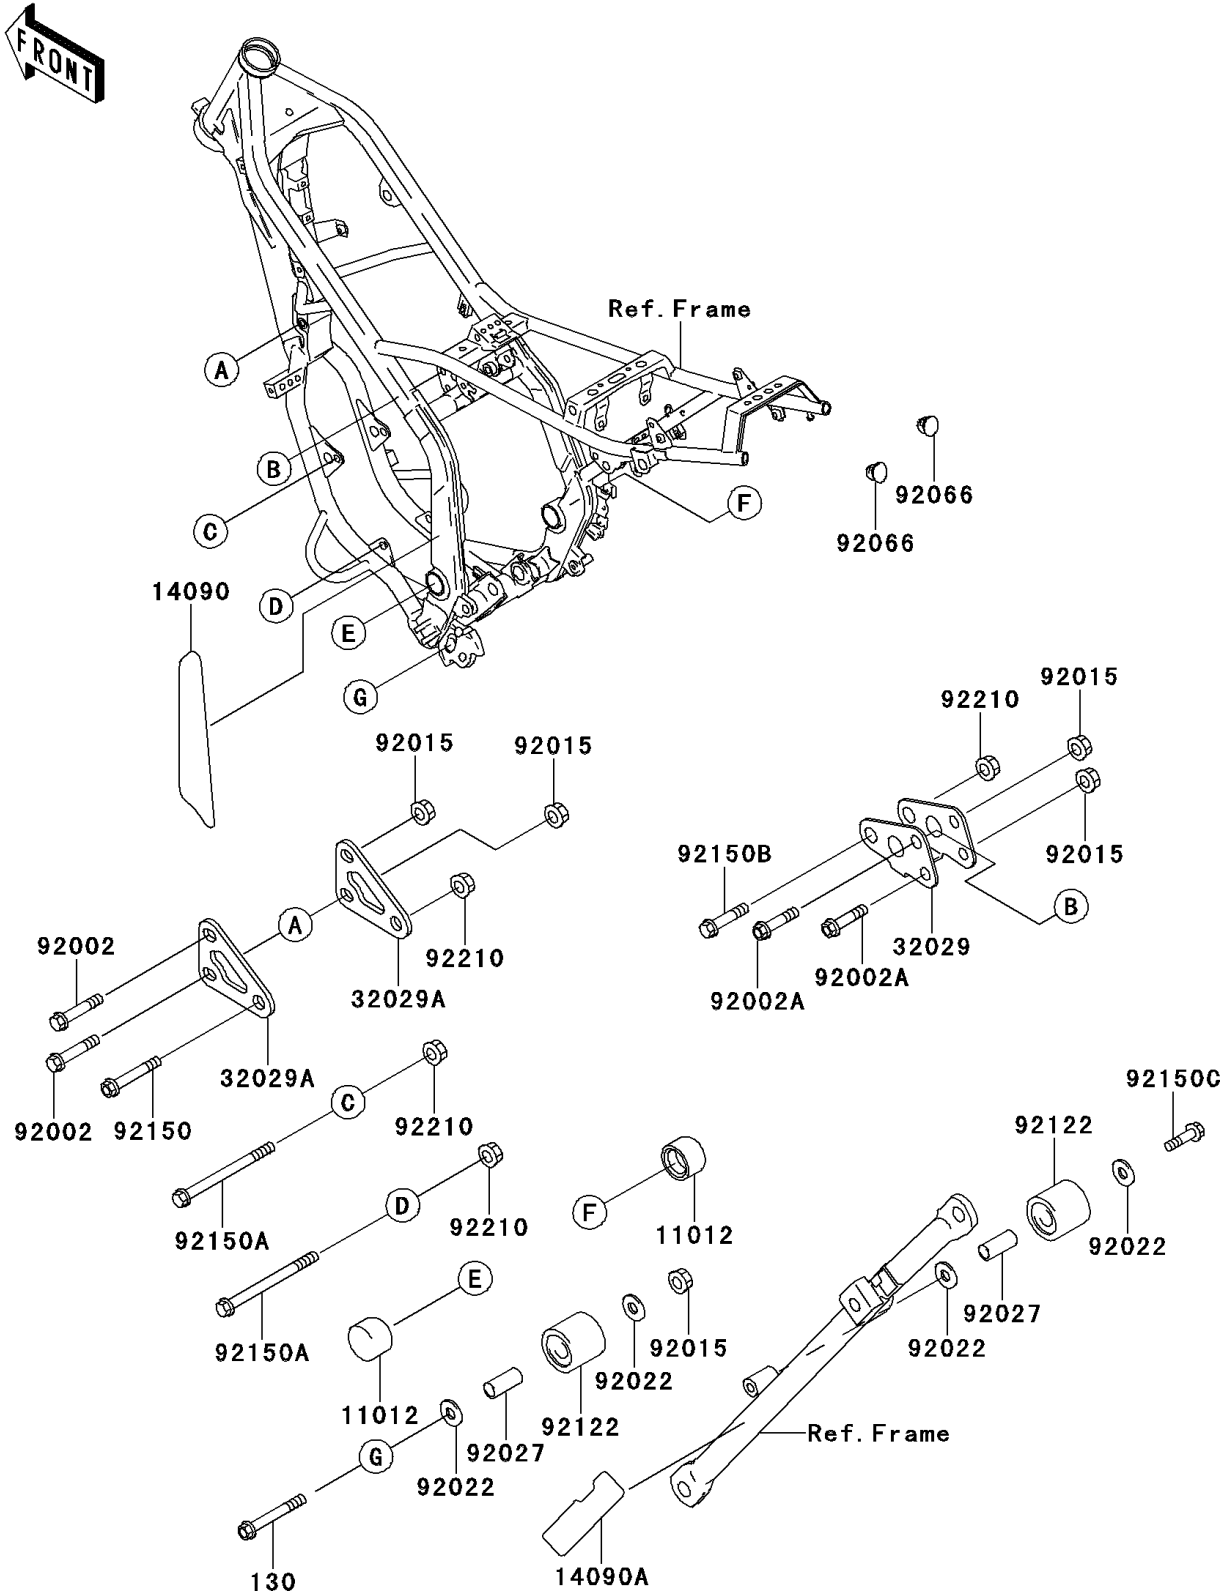

1997 KDX220R PARTS DIAGRAM

Frame Fittings

F2131

1997 KDX220R PARTS LIST

Frame Fittings

ITEM NAME	PART NUMBER	QUANTITY
BOLT-FLANGED,8X55 (Ref # 130)	130G0855	1
CAP,AXLE NUT (Ref # 11012)	11012-1591	1
COVER (Ref # 14090)	14090-1514	1
COVER (Ref # 14090A)	14090-1557	1
BRACKET-ENGINE,HEAD,RR (Ref # 32029)	32029-1913	1
BRACKET-ENGINE (Ref # 32029A)	32029-1944	1
BOLT (Ref # 92002)	92002-1221	1
BOLT,FLANGED,8X47 (Ref # 92002A)	92002-1850	1
NUT,8MM (Ref # 92015)	92015-1432	1
WASHER,8.5X20X1.6 (Ref # 92022)	92022-1561	1
COLLAR,CHAIN ROLLER (Ref # 92027)	92027-1670	1
PLUG (Ref # 92066)	92066-1093	1
ROLLER,CHAIN GUIDE (Ref # 92122)	92122-1153	1
BOLT,FLANGED,10X57 (Ref # 92150)	92150-1227	1
BOLT,FLANGED,10X105 (Ref # 92150A)	92150-1624	1
BOLT,FLANGED,10X51 (Ref # 92150B)	92150-1719	1
BOLT,FLANGED,8X40 (Ref # 92150C)	92150-1961	1
NUT,LOCK,FLANGED,10MM (Ref # 92210)	92210-1080	1