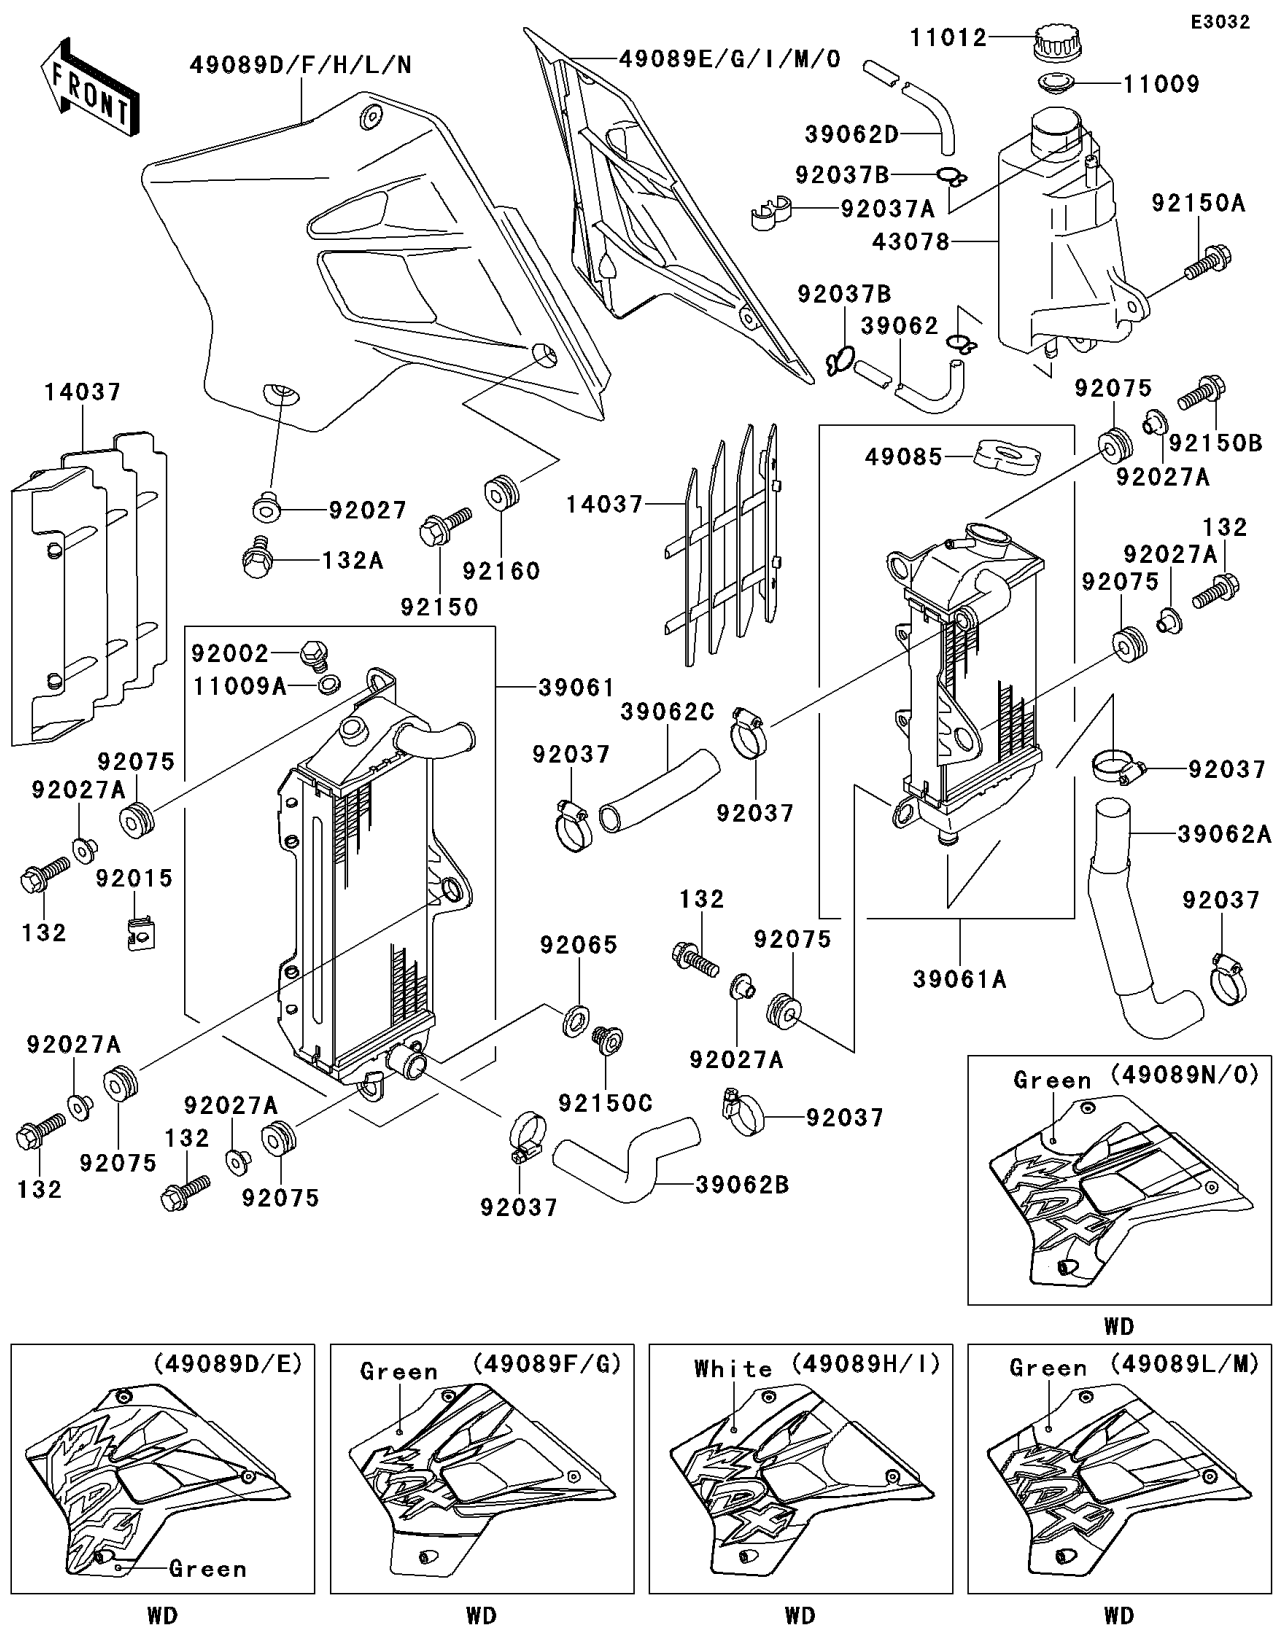

# 1997 KDX220R PARTS DIAGRAM

Radiator

# 1997 KDX220R PARTS LIST

## Radiator

ITEM NAME	PART NUMBER	QUANTITY
BOLT,10X10 (Ref # 92150C)	92150-1867	1
DAMPER (Ref # 92160)	92160-1167	2