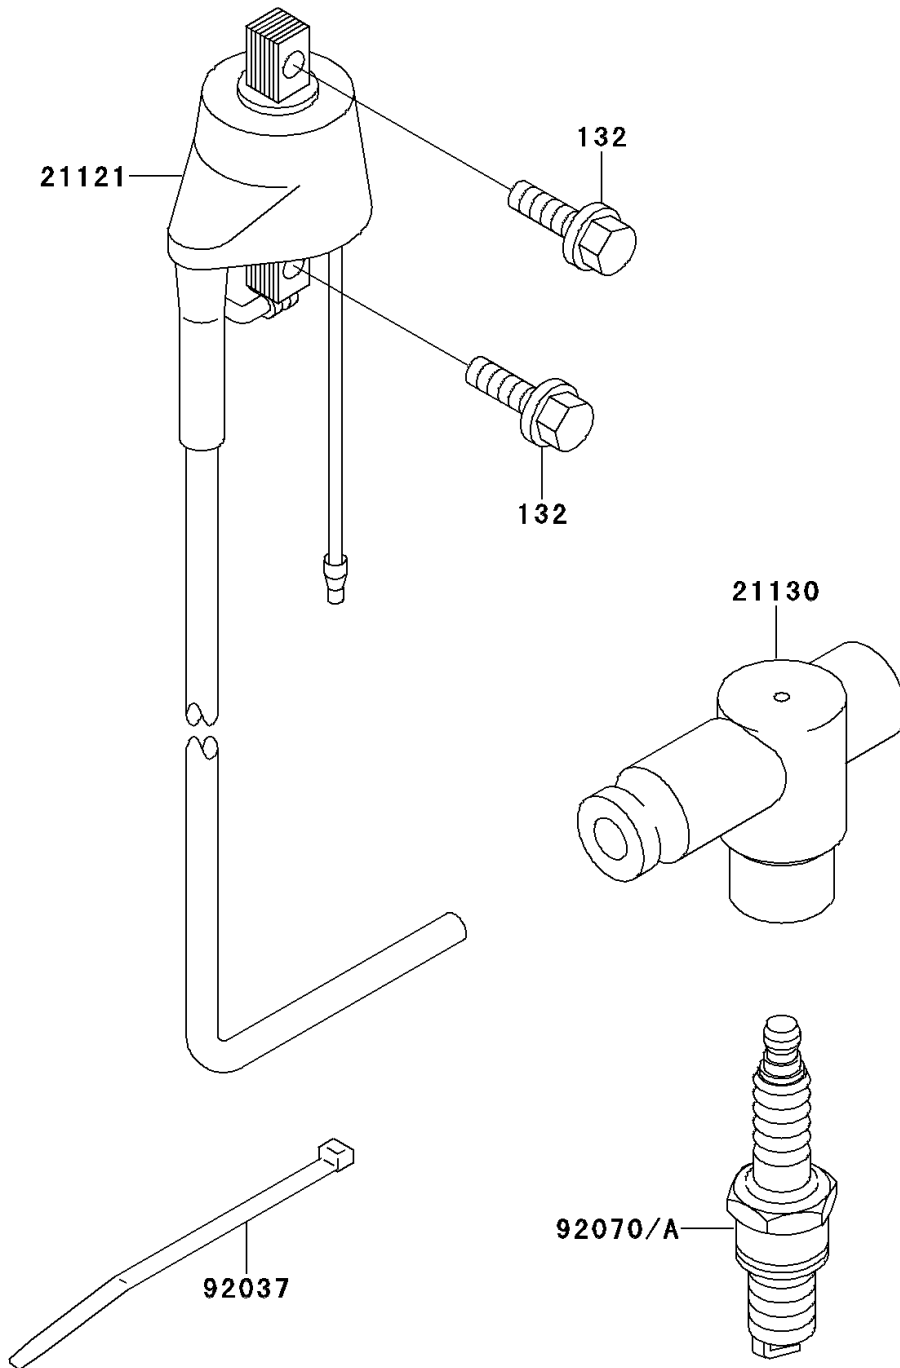

2000 KDX220R PARTS DIAGRAM

Ignition System

E1830

2000 KDX220R PARTS LIST

Ignition System

ITEM NAME	PART NUMBER	QUANTITY
BOLT-FLANGED-SMALL (Ref # 132)	132Y0618	2
COIL-IGNITION (Ref # 21121)	21121-1230	1
CAP-SPARK PLUG (Ref # 21130)	21130-1073	1
CLAMP (Ref # 92037)	92037-1173	1
PLUG-SPARK,BR9ES(NGK),SOLID (Ref # 92070)	92070-1157	1
PLUG-SPARK,BR8ES(NGK),SOLID (Ref # 92070A)	92070-3702	1