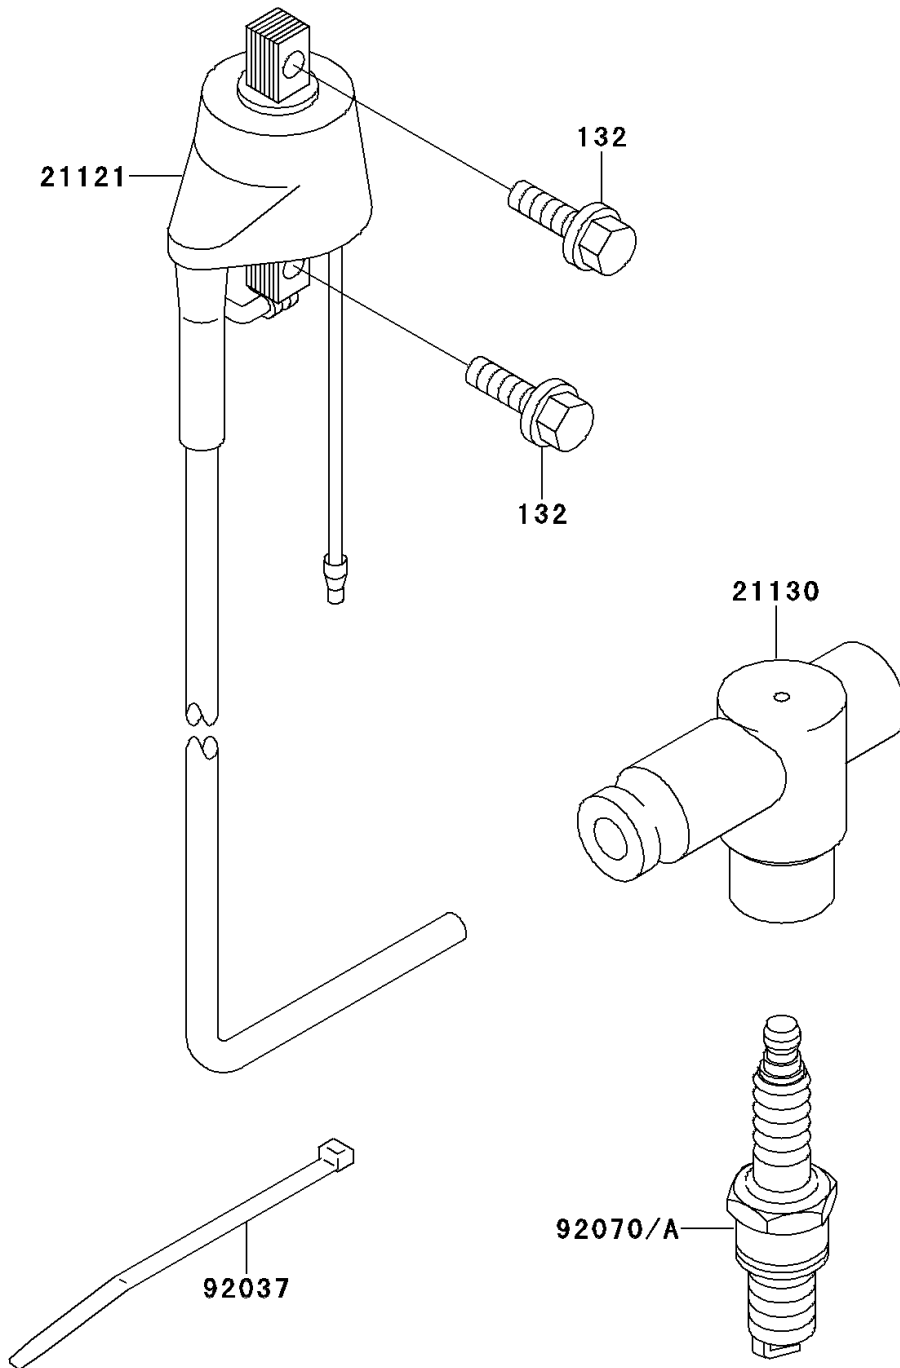

1998 KDX220R PARTS DIAGRAM

Ignition System

E1830

1998 KDX220R PARTS LIST

Ignition System

ITEM NAME	PART NUMBER	QUANTITY
BOLT-FLANGED-SMALL (Ref # 132)	132Y0618	2
COIL-IGNITION (Ref # 21121)	21121-1230	1
CAP-SPARK PLUG (Ref # 21130)	21130-1073	1
CLAMP (Ref # 92037)	92037-1173	1
PLUG-SPARK,BR9ES(NGK),SOLID (Ref # 92070)	92070-1157	1
PLUG-SPARK,BR8ES(NGK),SOLID (Ref # 92070A)	92070-3702	1