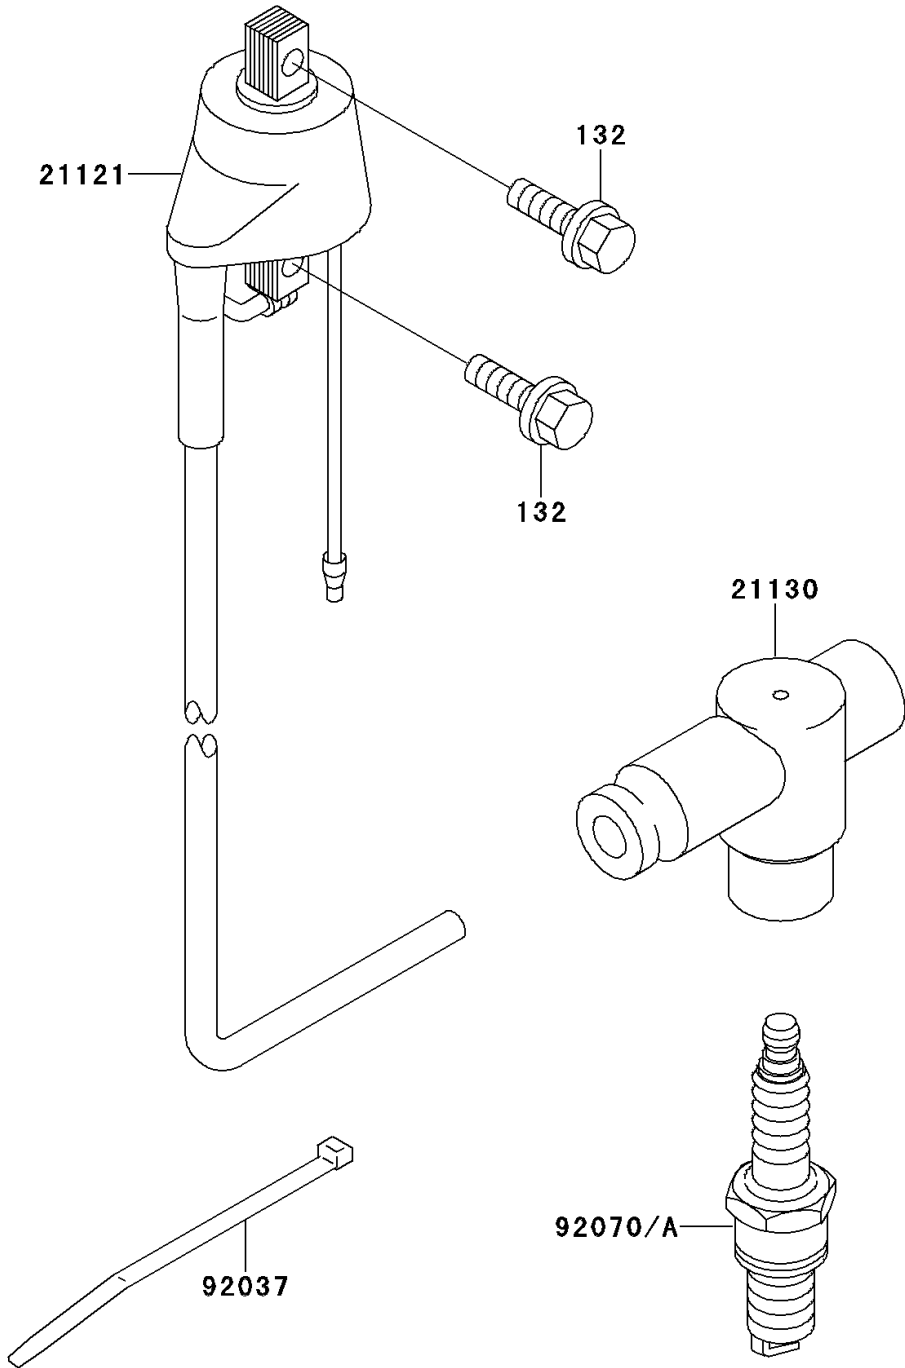

1997 KDX220R PARTS DIAGRAM

Ignition System

E1830

1997 KDX220R PARTS LIST

Ignition System

ITEM NAME	PART NUMBER	QUANTITY
BOLT-FLANGED-SMALL (Ref # 132)	132Y0618	1
COIL-IGNITION (Ref # 21121)	21121-1230	1
CAP-SPARK PLUG (Ref # 21130)	21130-1073	1
CLAMP (Ref # 92037)	92037-1173	1
PLUG-SPARK,BR9ES(NGK),SOLID (Ref # 92070)	92070-1157	1
PLUG-SPARK,BR8ES(NGK),SOLID (Ref # 92070A)	92070-3702	1