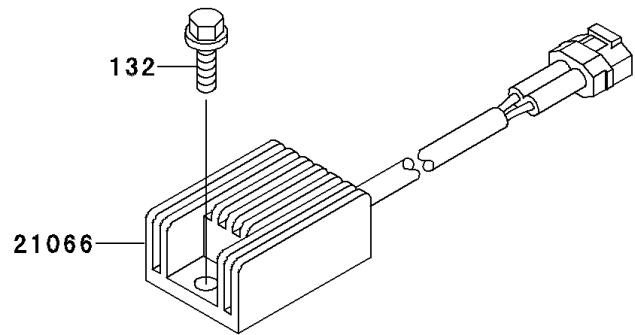

2000 KDX220R PARTS DIAGRAM

Generator

E1810

2000 KDX220R PARTS LIST

Generator

ITEM NAME	PART NUMBER	QUANTITY
BOLT-FLANGED-SMALL (Ref # 132)	132Y0612	2
BRACKET (Ref # 11046)	11046-1413	1
STATOR (Ref # 21003)	21003-1279	1
ROTOR,MAGNETO (Ref # 21007)	21007-1276	1
REGULATOR-VOLTAGE (Ref # 21066)	21066-1072	1
IGNITER (Ref # 21119)	21119-1432	1
SCREW,5X16 (Ref # 92009)	92009-1722	3
NUT,FLANGED,12MM (Ref # 92015)	92015-1156	1
KEY,WOODRUFF (Ref # 92038)	92038-001	1