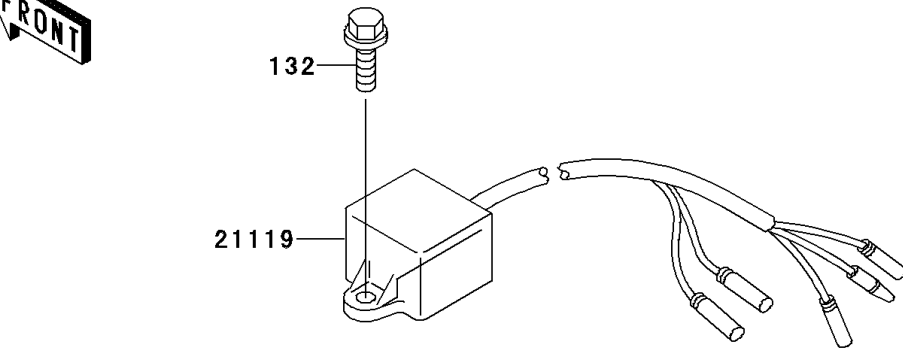

2000 KDX220R PARTS DIAGRAM

Generator

E1810

2000 KDX220R PARTS LIST

Generator

ITEM NAME	PART NUMBER	QUANTITY
BOLT-FLANGED-SMALL (Ref # 132)	132Y0612	2
BRACKET (Ref # 11046)	11046-1413	1
STATOR (Ref # 21003)	21003-1279	1
ROTOR,MAGNETO (Ref # 21007)	21007-1276	1
REGULATOR-VOLTAGE (Ref # 21066)	21066-1072	1
IGNITER (Ref # 21119)	21119-1432	1
SCREW,5X16 (Ref # 92009)	92009-1722	3
NUT,FLANGED,12MM (Ref # 92015)	92015-1156	1
KEY,WOODRUFF (Ref # 92038)	92038-001	1