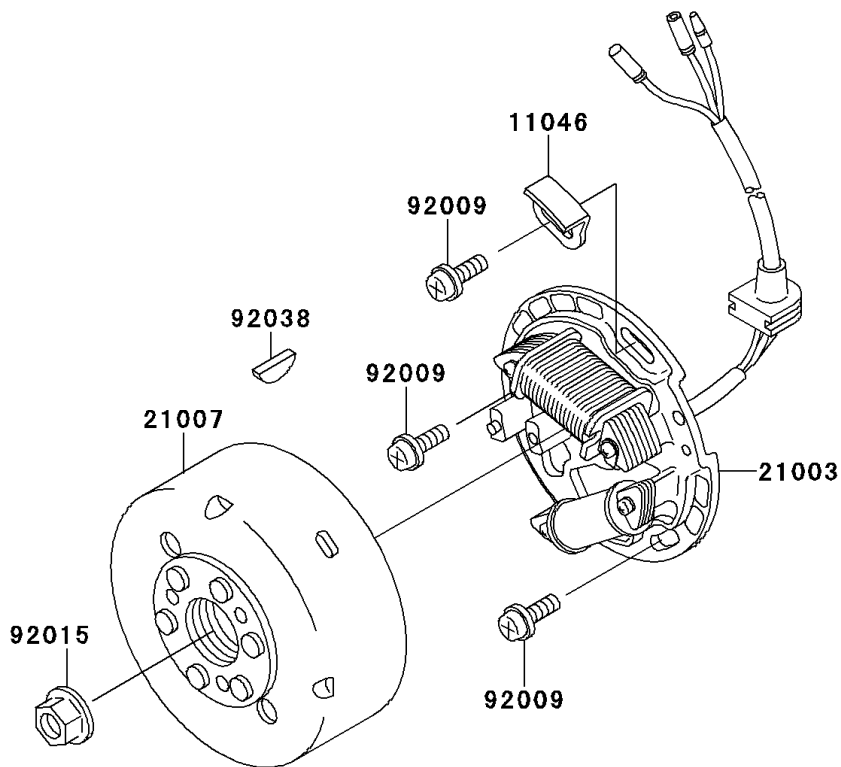

2000 KDX220R PARTS DIAGRAM

Generator

E1810

2000 KDX220R PARTS LIST

Generator

ITEM NAME	PART NUMBER	QUANTITY
BOLT-FLANGED-SMALL (Ref # 132)	132Y0612	2
BRACKET (Ref # 11046)	11046-1413	1
STATOR (Ref # 21003)	21003-1279	1
ROTOR,MAGNETO (Ref # 21007)	21007-1276	1
REGULATOR-VOLTAGE (Ref # 21066)	21066-1072	1
IGNITER (Ref # 21119)	21119-1432	1
SCREW,5X16 (Ref # 92009)	92009-1722	3
NUT,FLANGED,12MM (Ref # 92015)	92015-1156	1
KEY,WOODRUFF (Ref # 92038)	92038-001	1