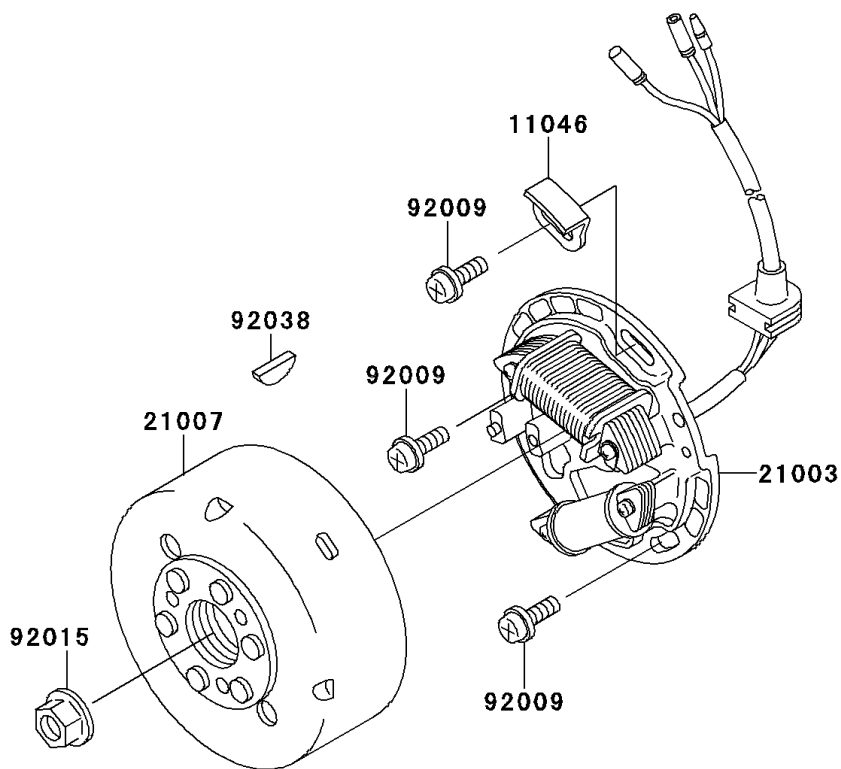

1997 KDX220R PARTS DIAGRAM

Generator

E1810

1997 KDX220R PARTS LIST

Generator

ITEM NAME	PART NUMBER	QUANTITY
BOLT-FLANGED-SMALL (Ref # 132)	132Y0612	1
BRACKET (Ref # 11046)	11046-1413	1
STATOR (Ref # 21003)	21003-1279	1
ROTOR,MAGNETO (Ref # 21007)	21007-1276	1
REGULATOR-VOLTAGE (Ref # 21066)	21066-1072	1
IGNITER (Ref # 21119)	21119-1432	1
SCREW,5X16 (Ref # 92009)	92009-1722	1
NUT,FLANGED,12MM (Ref # 92015)	92015-1156	1
KEY,WOODRUFF (Ref # 92038)	92038-001	1