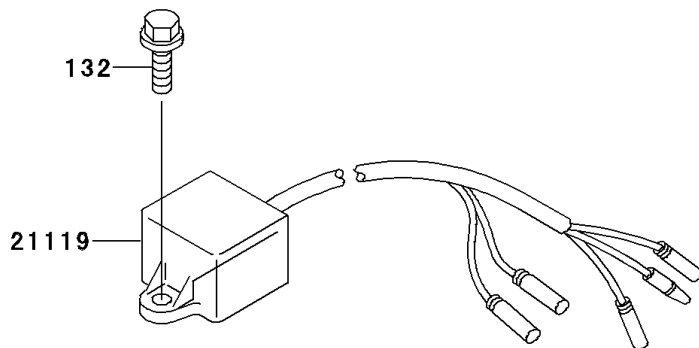

1997 KDX220R PARTS DIAGRAM

Generator

E1810

1997 KDX220R PARTS LIST

Generator

ITEM NAME	PART NUMBER	QUANTITY
BOLT-FLANGED-SMALL (Ref # 132)	132Y0612	1
BRACKET (Ref # 11046)	11046-1413	1
STATOR (Ref # 21003)	21003-1279	1
ROTOR,MAGNETO (Ref # 21007)	21007-1276	1
REGULATOR-VOLTAGE (Ref # 21066)	21066-1072	1
IGNITER (Ref # 21119)	21119-1432	1
SCREW,5X16 (Ref # 92009)	92009-1722	1
NUT,FLANGED,12MM (Ref # 92015)	92015-1156	1
KEY,WOODRUFF (Ref # 92038)	92038-001	1