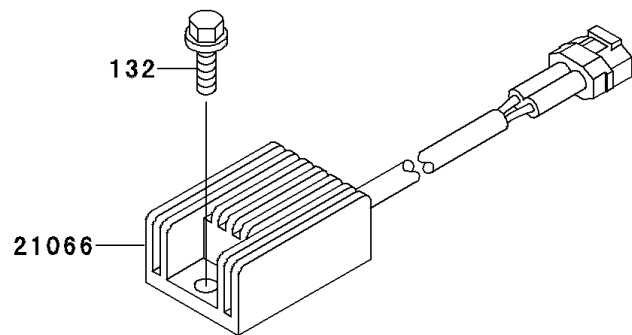

1997 KDX220R PARTS DIAGRAM

Generator

E1810

1997 KDX220R PARTS LIST

Generator

ITEM NAME	PART NUMBER	QUANTITY
BOLT-FLANGED-SMALL (Ref # 132)	132Y0612	1
BRACKET (Ref # 11046)	11046-1413	1
STATOR (Ref # 21003)	21003-1279	1
ROTOR,MAGNETO (Ref # 21007)	21007-1276	1
REGULATOR-VOLTAGE (Ref # 21066)	21066-1072	1
IGNITER (Ref # 21119)	21119-1432	1
SCREW,5X16 (Ref # 92009)	92009-1722	1
NUT,FLANGED,12MM (Ref # 92015)	92015-1156	1
KEY,WOODRUFF (Ref # 92038)	92038-001	1