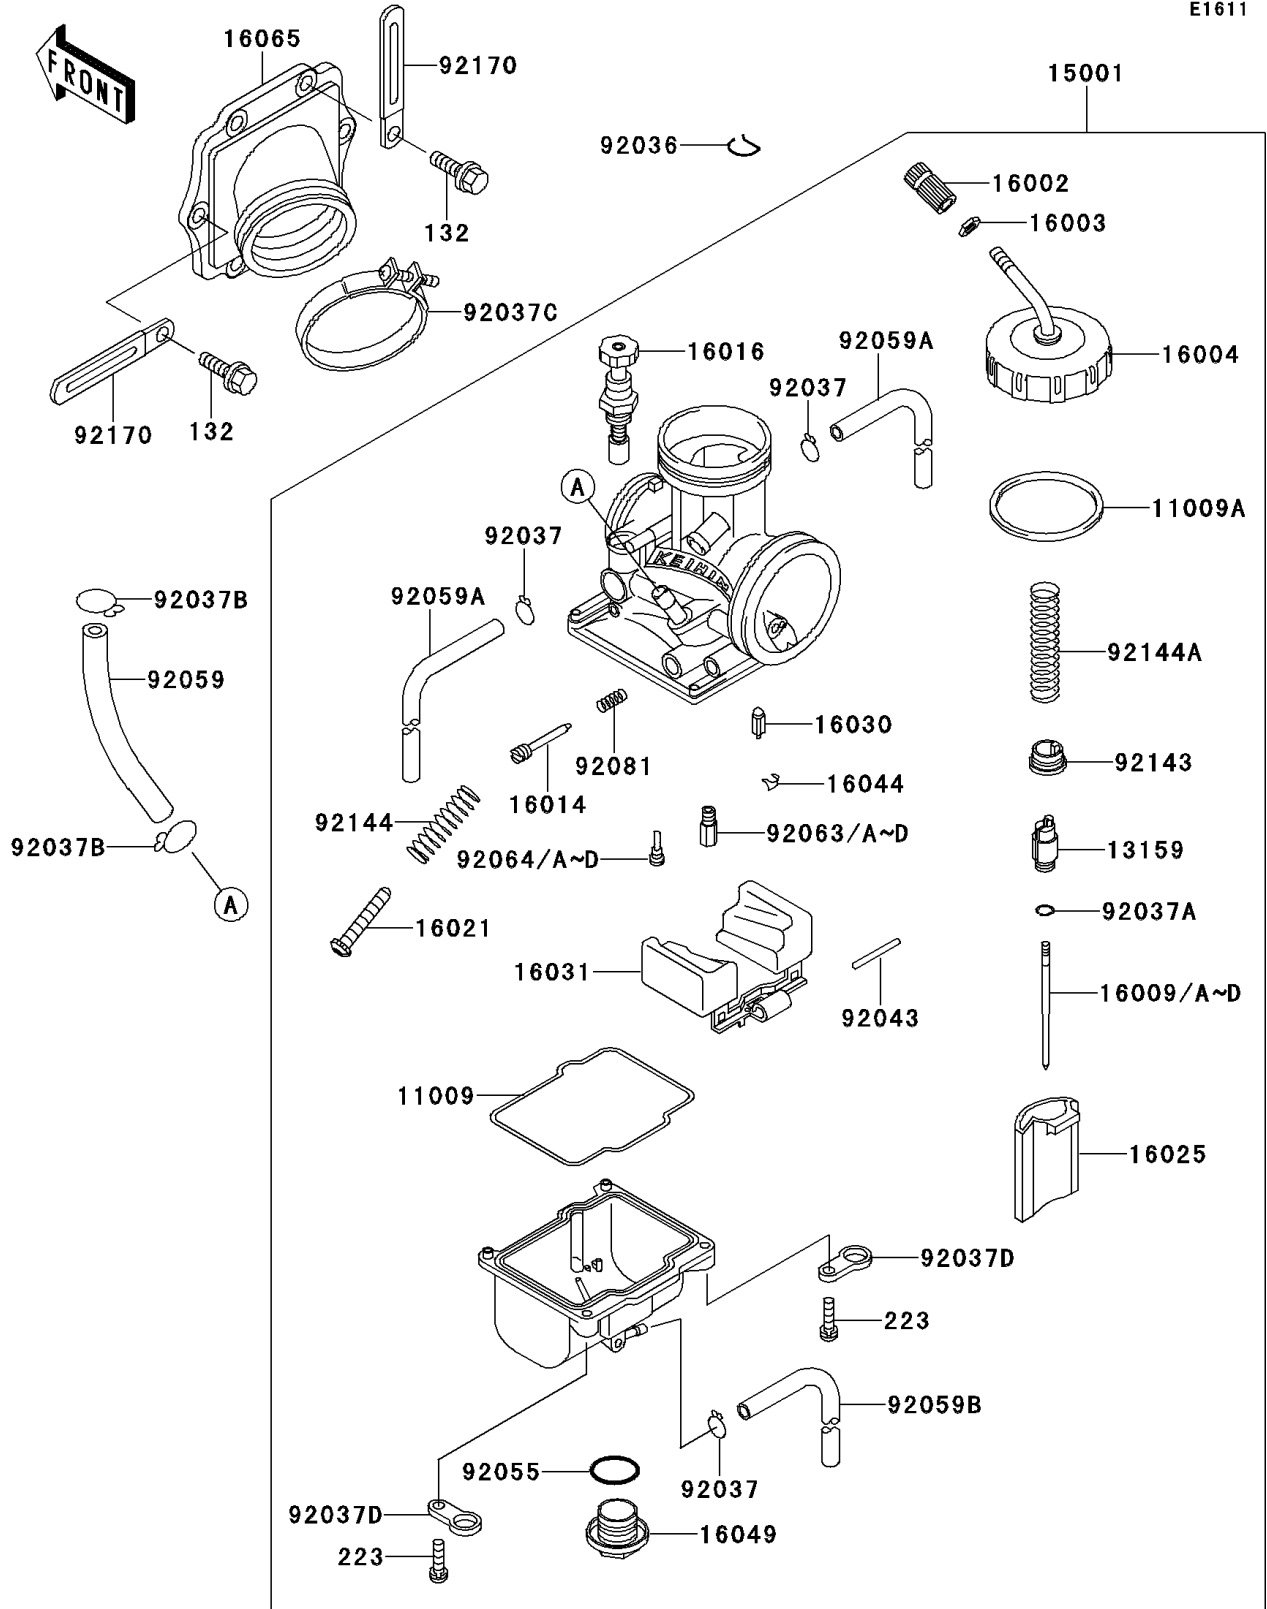

# 2001 KDX220R PARTS DIAGRAM

Carburetor

E1611

### Carburetor

ITEM NAME	PART NUMBER	QUANTITY
TUBE (Ref # 92059)	92059-1888	1
TUBE,4X7X420 (Ref # 92059A)	92059-1896	2
TUBE,3.5X6.5X330 (Ref # 92059B)	92059-1897	1
JET-MAIN,#140 (Ref # 92063)	92063-1360	1
JET-MAIN,#142 (Ref # 92063A)	92063-1361	1
JET-MAIN,#145 (Ref # 92063B)	92063-1362	1
BOLT-FLANGED-SMALL (Ref # 132)	132Y0620	6
SCREW-PAN-WS-CROS (Ref # 223)	223C0416	4
JET-MAIN,#148 (Ref # 92063C)	92063-1363	1
JET-MAIN,#150 (Ref # 92063D)	92063-1364	1
JET-PILOT,#38 (Ref # 92064)	92064-1139	1
JET-PILOT,#40 (Ref # 92064A)	92064-1140	1
JET-PILOT,#42 (Ref # 92064B)	92064-1141	1
JET-PILOT,#45 (Ref # 92064C)	92064-1142	1
JET-PILOT,#48 (Ref # 92064D)	92064-1143	1
SPRING,ADJUST SCREW (Ref # 92081)	92081-1555	1
COLLAR,THROTTLE VALVE (Ref # 92143)	92143-1201	1
SPRING,THROTTLE STOP SCREW (Ref # 92144)	92144-1257	1
SPRING,THROTTLE VALVE (Ref # 92144A)	92144-1305	1
CLAMP (Ref # 92170)	92170-1514	2