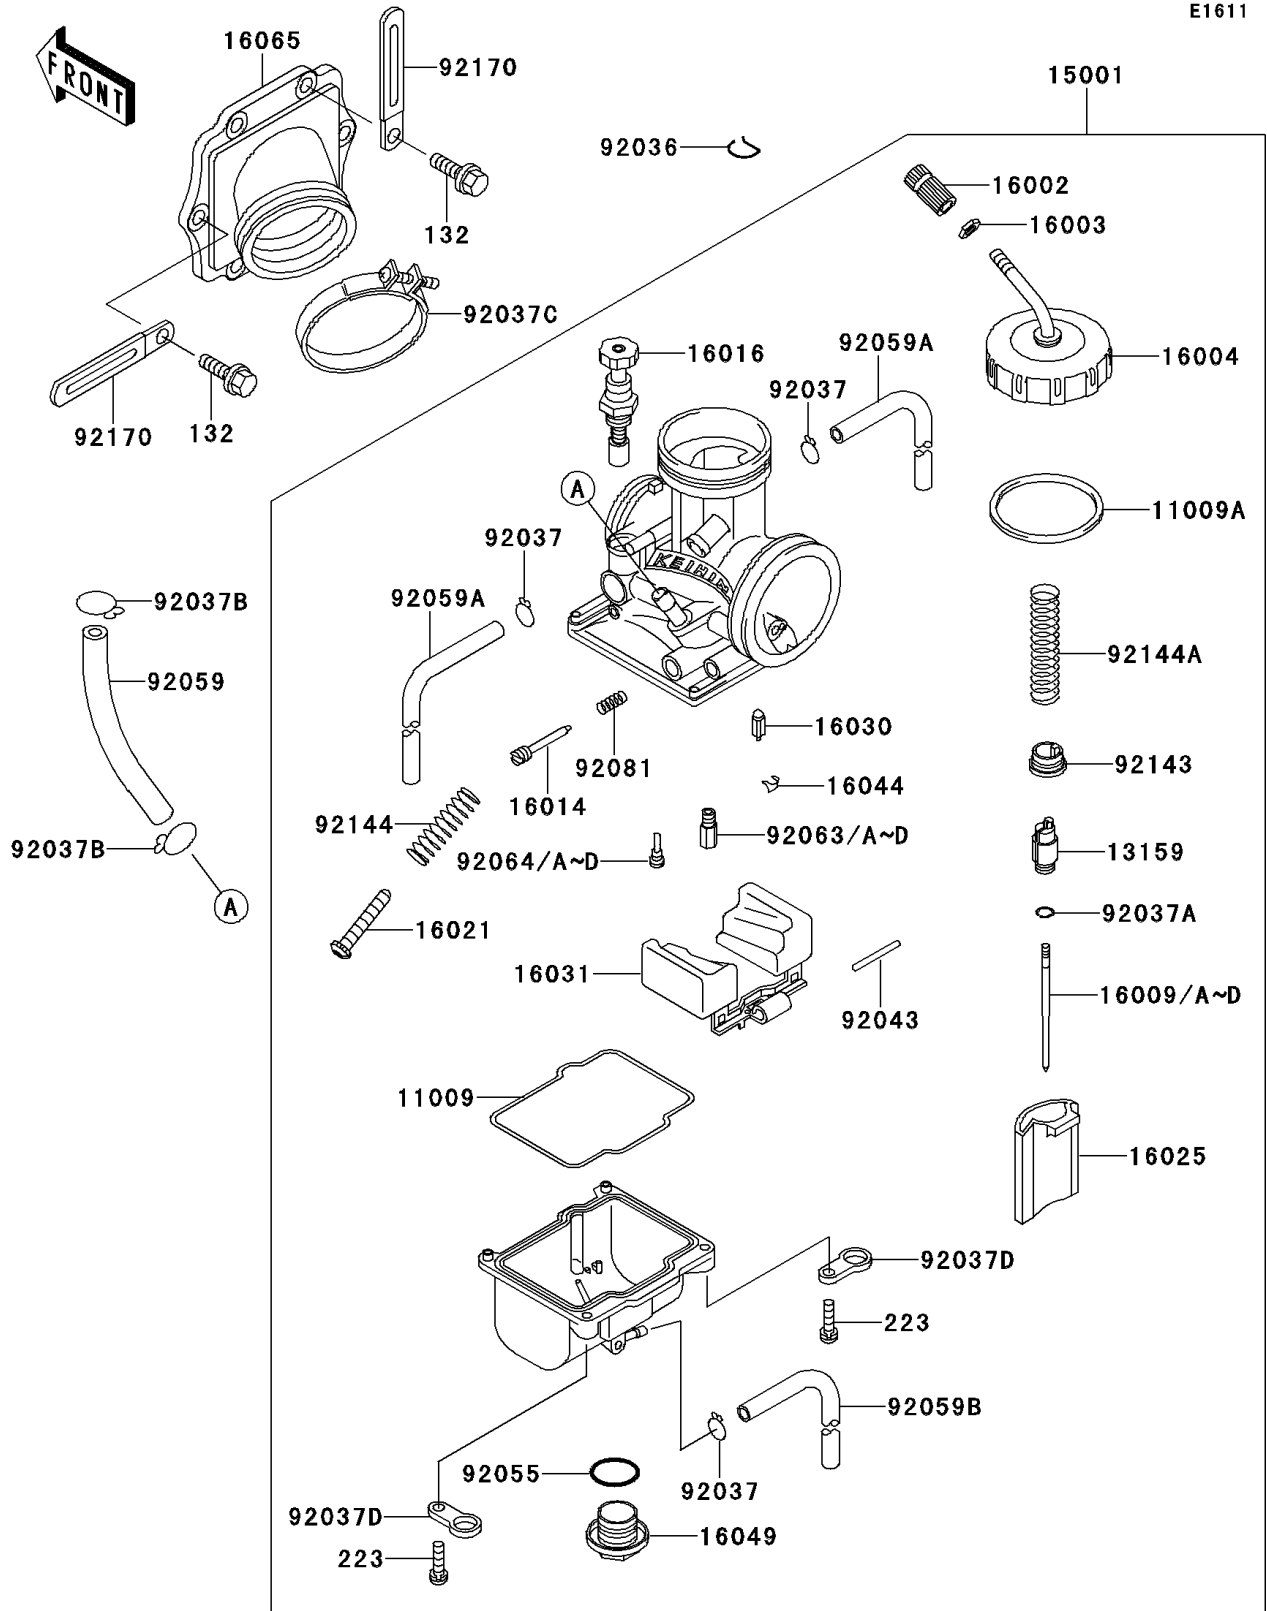

1998 KDX220R PARTS DIAGRAM

Carburetor

E1611