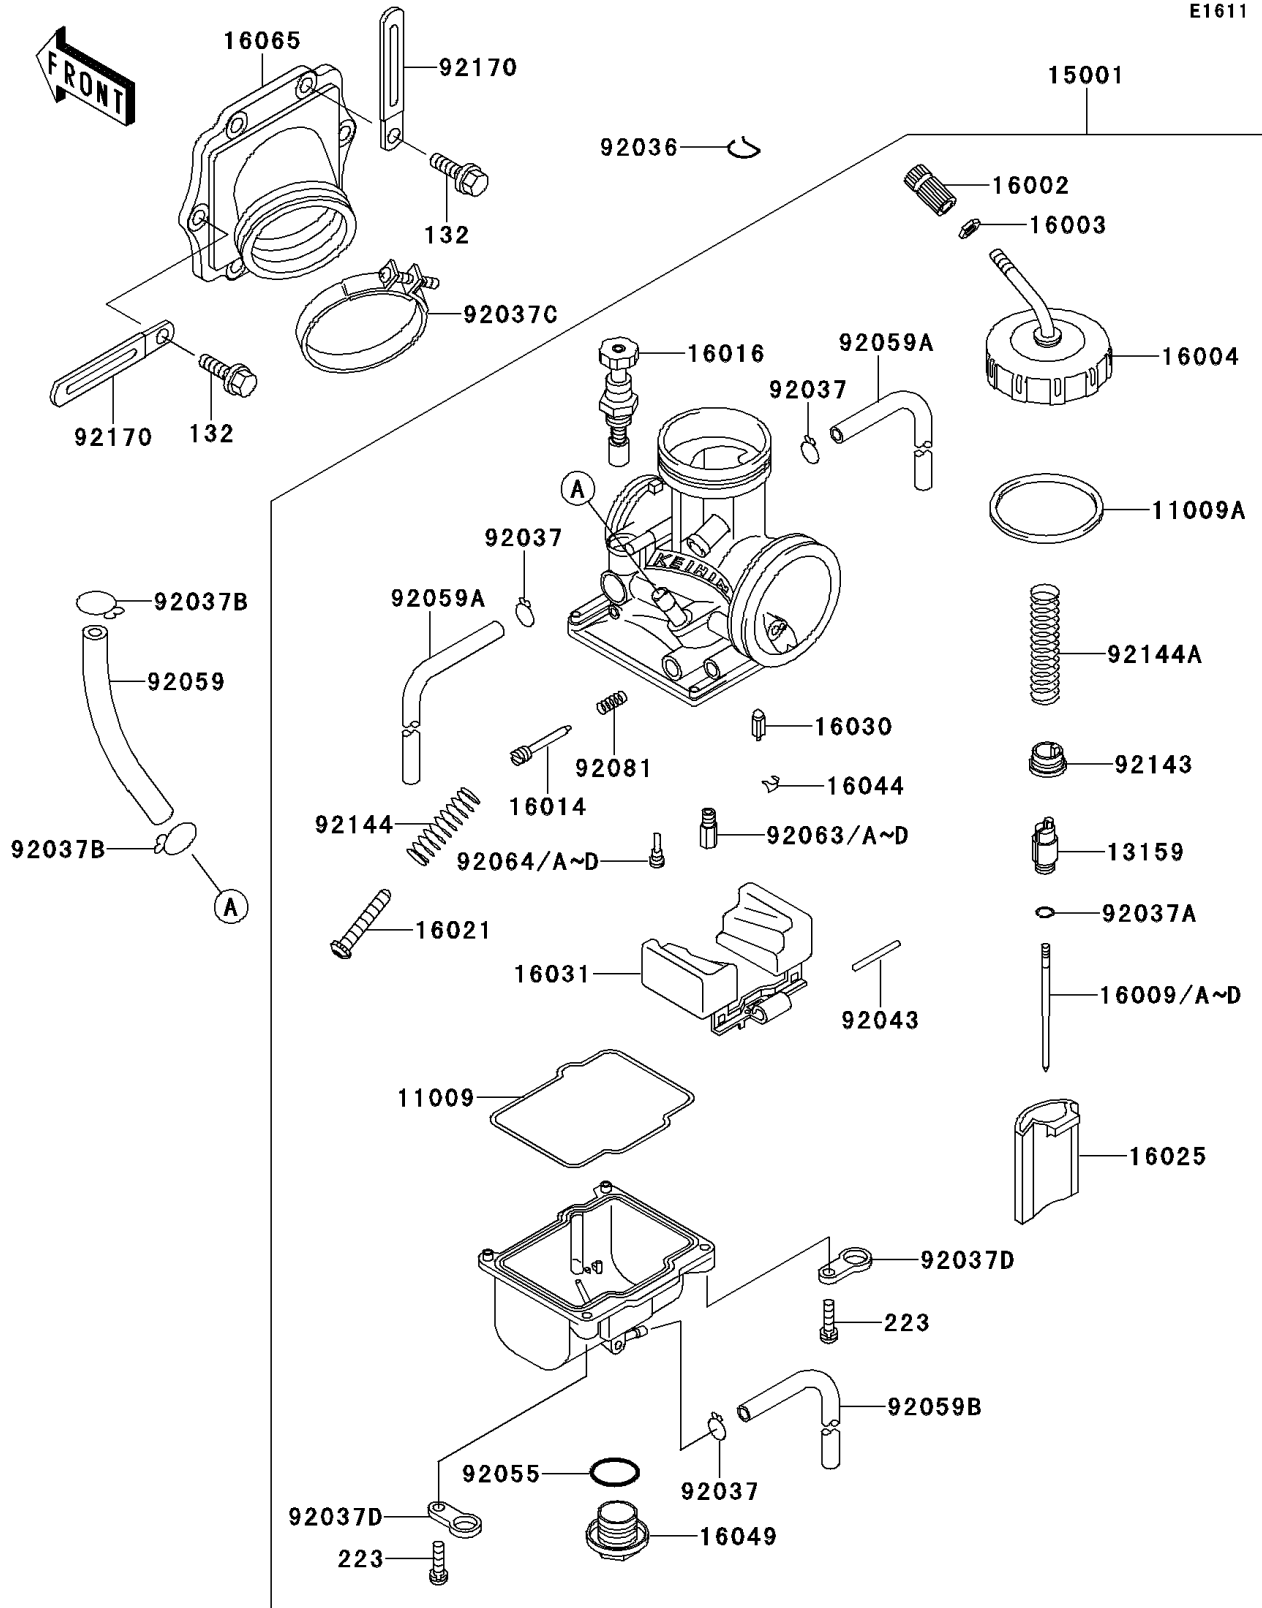

1997 KDX220R PARTS DIAGRAM

Carburetor

E1611