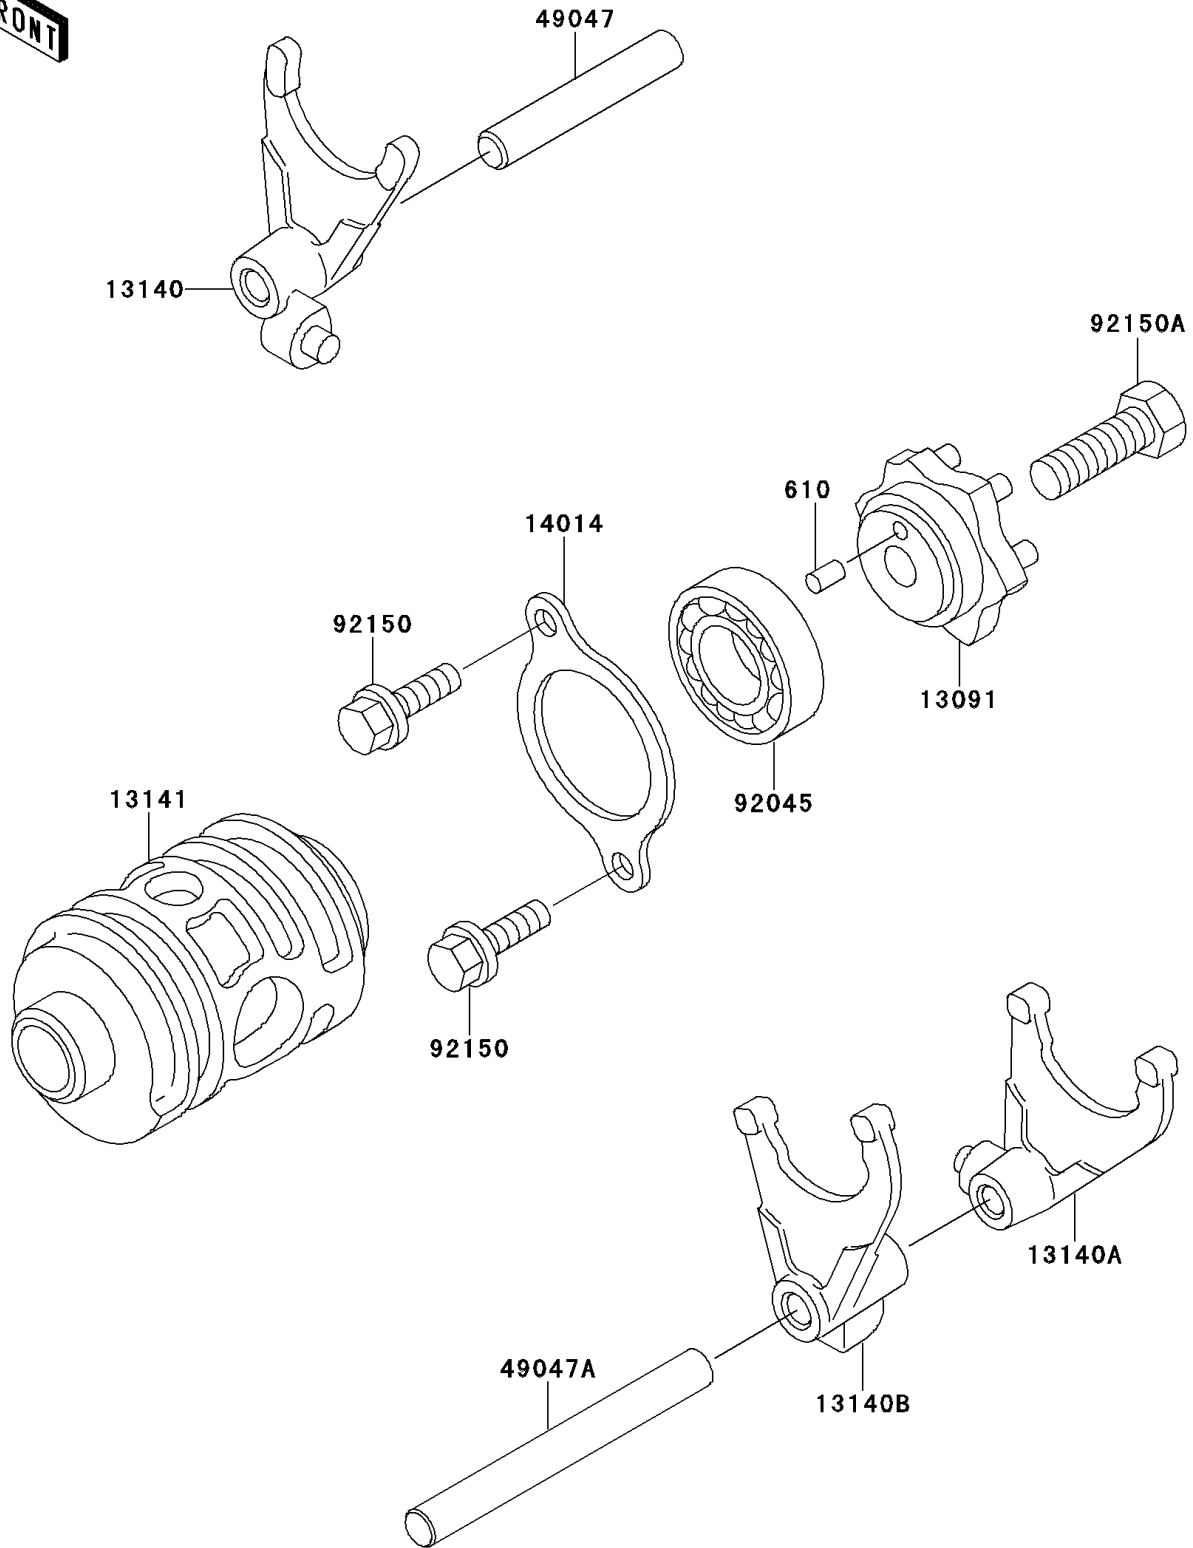

1998 KDX220R PARTS DIAGRAM

Gear Change Drum/Shift Fork(s)

E1362

1998 KDX220R PARTS LIST

Gear Change Drum/Shift Fork(s)

ITEM NAME	PART NUMBER	QUANTITY
ROLLER,4X8 (Ref # 610)	610A0408	1
HOLDER,CHANGE DRUM (Ref # 13091)	13091-1364	1
FORK-SHIFT,5TH&TOP (Ref # 13140)	13140-1074	1
FORK-SHIFT,LOW&4TH (Ref # 13140A)	13140-1243	1
FORK-SHIFT,2ND&3RD (Ref # 13140B)	13140-1244	1
DRUM-CHANGE (Ref # 13141)	13141-1117	1
PLATE-POSITION (Ref # 14014)	14014-1020	1
ROD-SHIFT,8X58 (Ref # 49047)	49047-1089	1
ROD-SHIFT,8X82.5 (Ref # 49047A)	49047-1090	1
BEARING-BALL (Ref # 92045)	92045-1319	1
BOLT,6X12 (Ref # 92150)	92150-1868	2
BOLT,8X25 (Ref # 92150A)	92150-1911	1