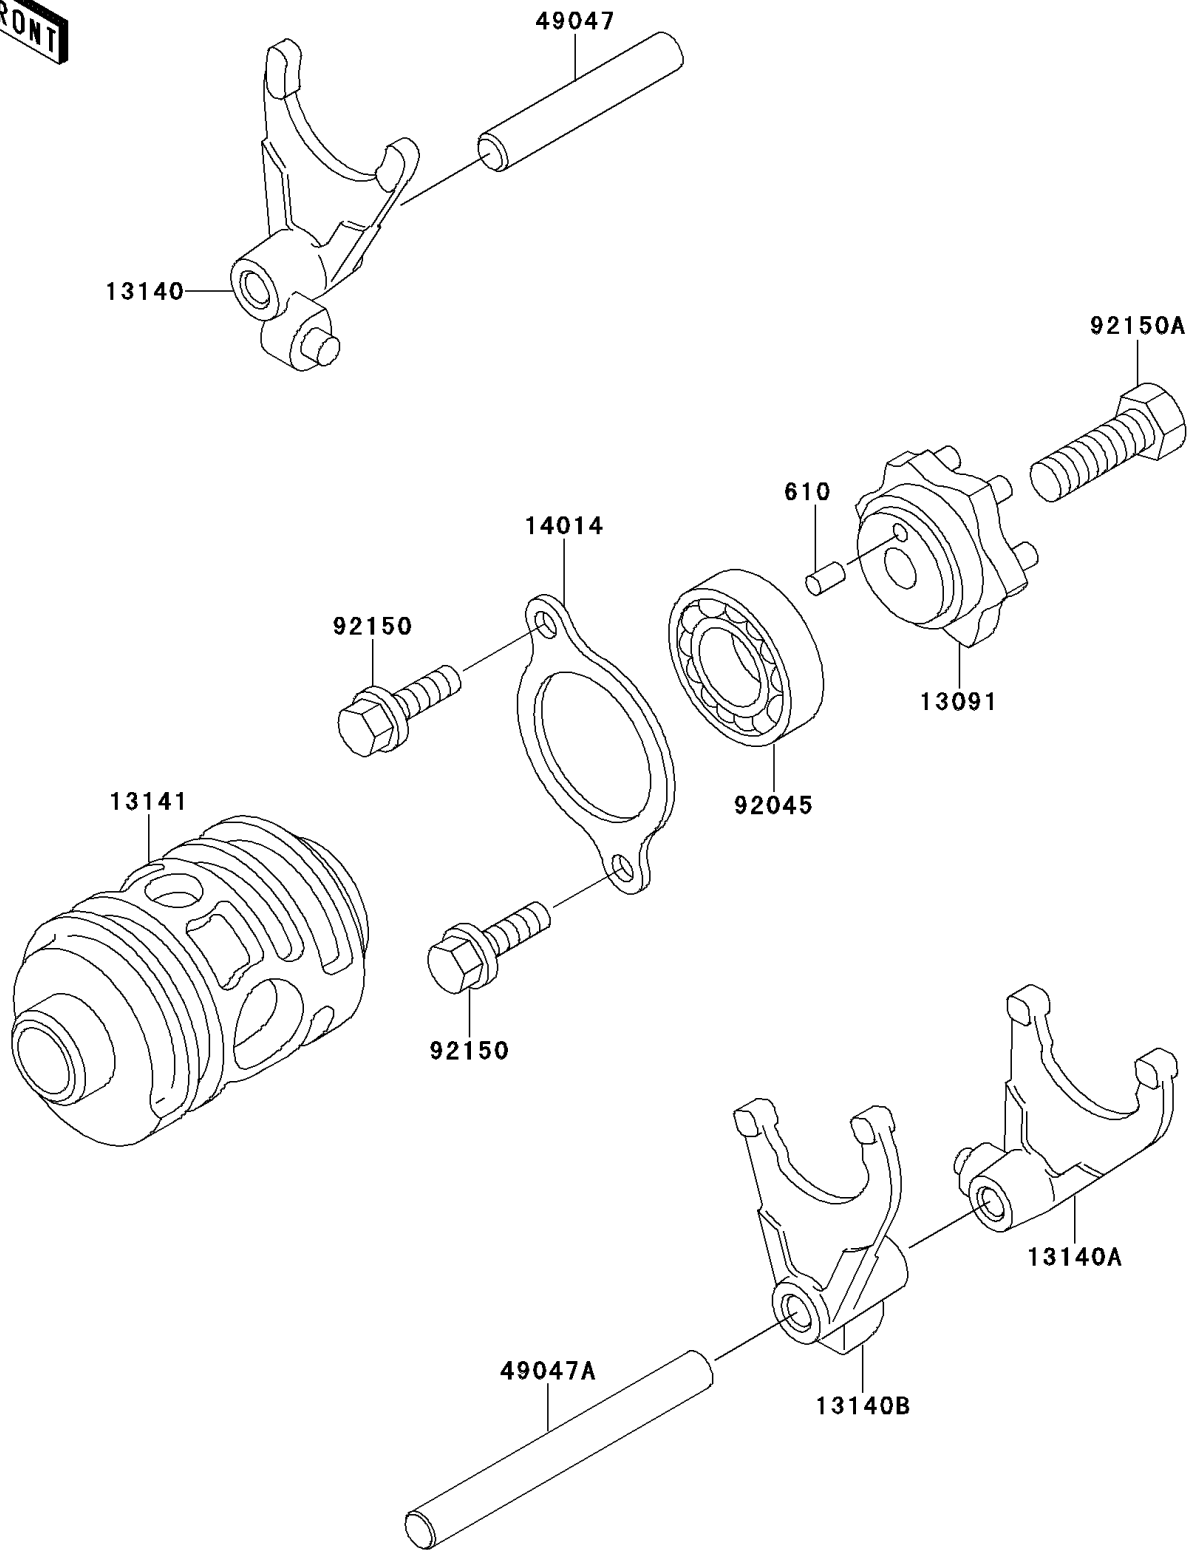

1997 KDX220R PARTS DIAGRAM

Gear Change Drum/Shift Fork(s)

E1362

1997 KDX220R PARTS LIST

Gear Change Drum/Shift Fork(s)

ITEM NAME	PART NUMBER	QUANTITY
ROLLER,4X8 (Ref # 610)	610A0408	1
HOLDER,CHANGE DRUM (Ref # 13091)	13091-1364	1
FORK-SHIFT,5TH&TOP (Ref # 13140)	13140-1074	1
FORK-SHIFT,LOW&4TH (Ref # 13140A)	13140-1243	1
FORK-SHIFT,2ND&3RD (Ref # 13140B)	13140-1244	1
DRUM-CHANGE (Ref # 13141)	13141-1117	1
PLATE-POSITION (Ref # 14014)	14014-1020	1
ROD-SHIFT,8X58 (Ref # 49047)	49047-1089	1
ROD-SHIFT,8X82.5 (Ref # 49047A)	49047-1090	1
BEARING-BALL (Ref # 92045)	92045-1319	1
BOLT,6X12 (Ref # 92150)	92150-1868	1
BOLT,8X25 (Ref # 92150A)	92150-1911	1