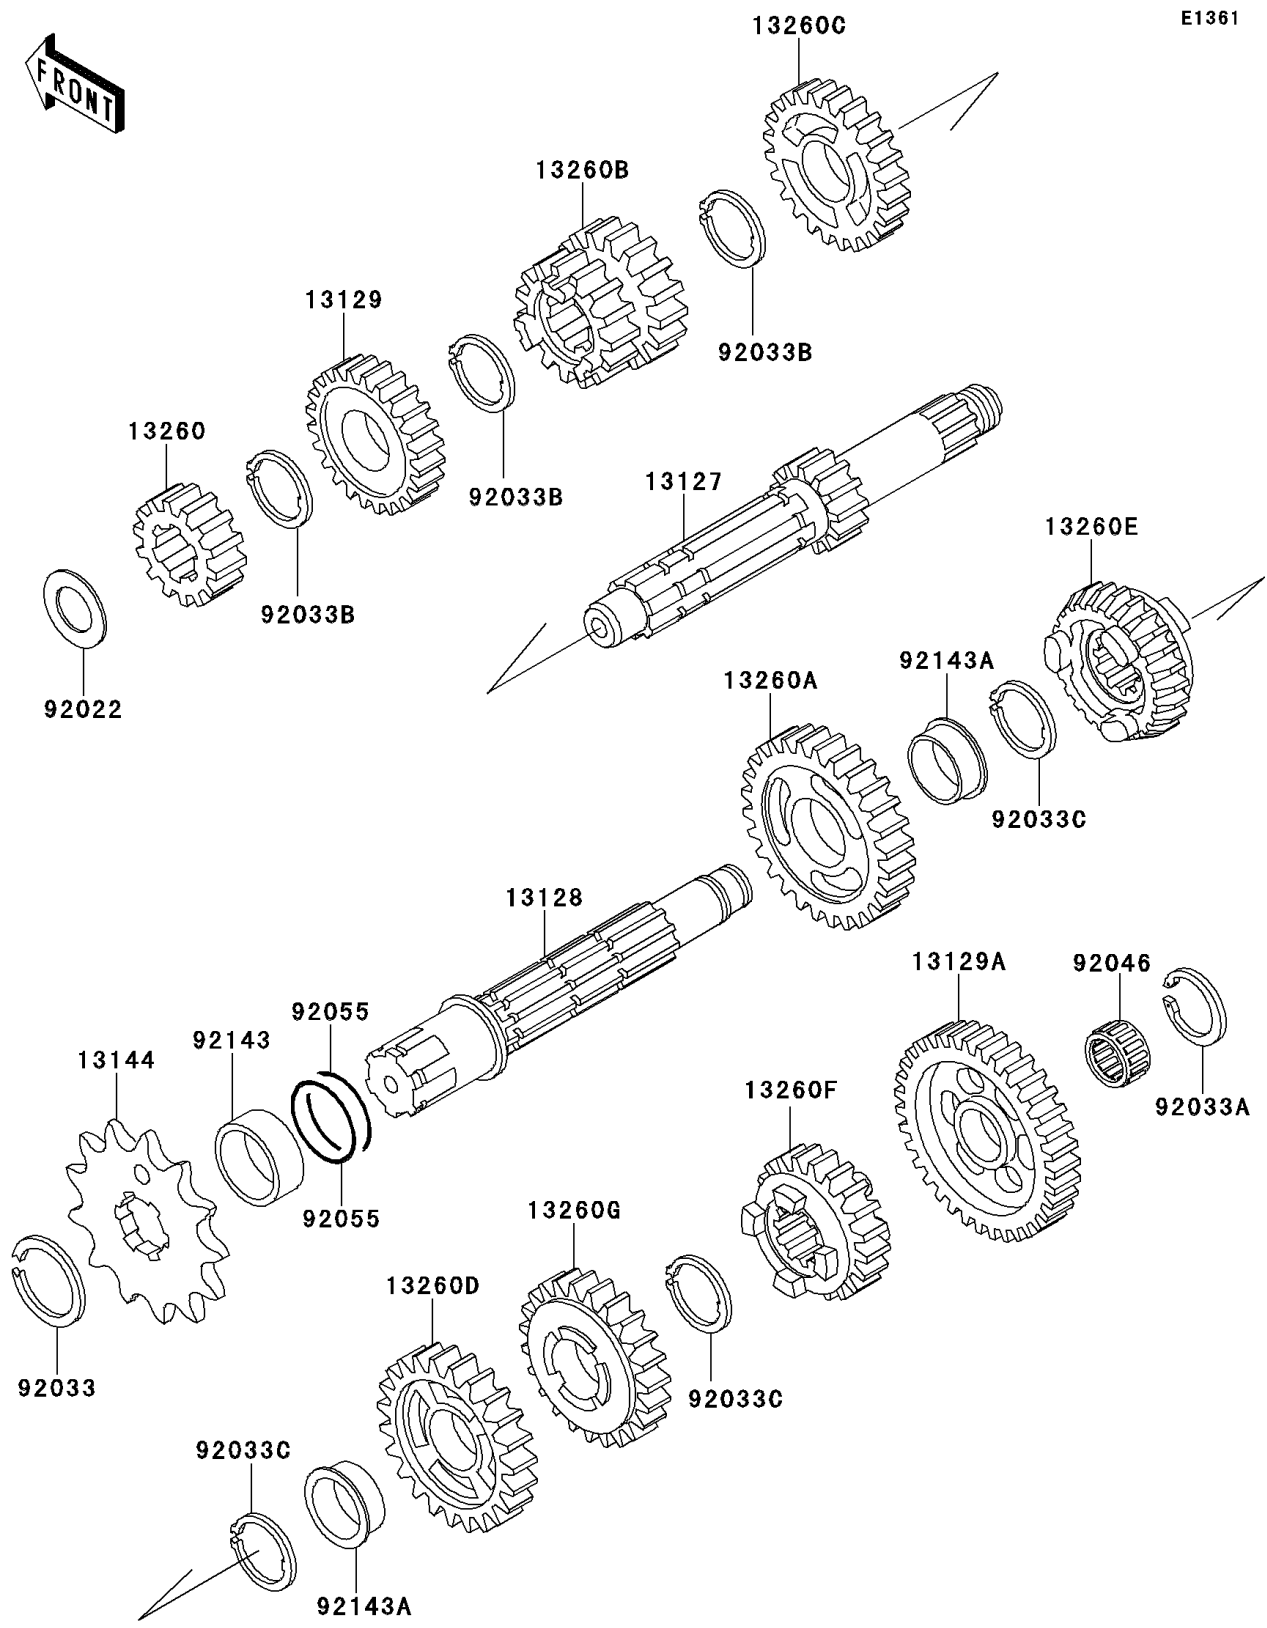

2001 KDX220R PARTS DIAGRAM

Transmission

E1361

2001 KDX220R PARTS LIST

Transmission

ITEM NAME	PART NUMBER	QUANTITY
SHAFT-TRANSMISSION INPUT,13T (Ref # 13127)	13127-1237	1
SHAFT-TRANSMISSION OUTPUT (Ref # 13128)	13128-1164	1
GEAR,INPUT 5TH,24T (Ref # 13129)	13129-1753	1
GEAR,OUTPUT LOW,35T (Ref # 13129A)	13129-1755	1
SPROCKET-OUTPUT,13T (Ref # 13144)	13144-1027	1
GEAR,INPUT 2ND,14T (Ref # 13260)	13260-1003	1
GEAR,OUTPUT 2ND,28T (Ref # 13260A)	13260-1004	1
GEAR,INPUT 3RD&4TH,15T&17T (Ref # 13260B)	13260-1006	1
GEAR,INPUT TOP,23T (Ref # 13260C)	13260-1425	1
GEAR,OUTPUT 3RD,23T (Ref # 13260D)	13260-1426	1
GEAR,OUTPUT 5TH,25T (Ref # 13260E)	13260-1427	1
GEAR,OUTPUT TOP,20T (Ref # 13260F)	13260-1489	1
GEAR,OUTPUT 4TH,21T (Ref # 13260G)	13260-1567	1
WASHER,THRUST,16.5X28X1 (Ref # 92022)	92022-170	1
RING-SNAP,24MM (Ref # 92033)	92033-026	1
RING-SNAP (Ref # 92033A)	92033-032	1
RING-SNAP,20MM (Ref # 92033B)	92033-1231	3
RING-SNAP,20MM (Ref # 92033C)	92033-1258	3
BEARING-NEEDLE,K17X23X13.8X (Ref # 92046)	92046-1059	1
RING-O (Ref # 92055)	92055-035	2
COLLAR (Ref # 92143)	92143-1433	1
COLLAR (Ref # 92143A)	92143-1472	2