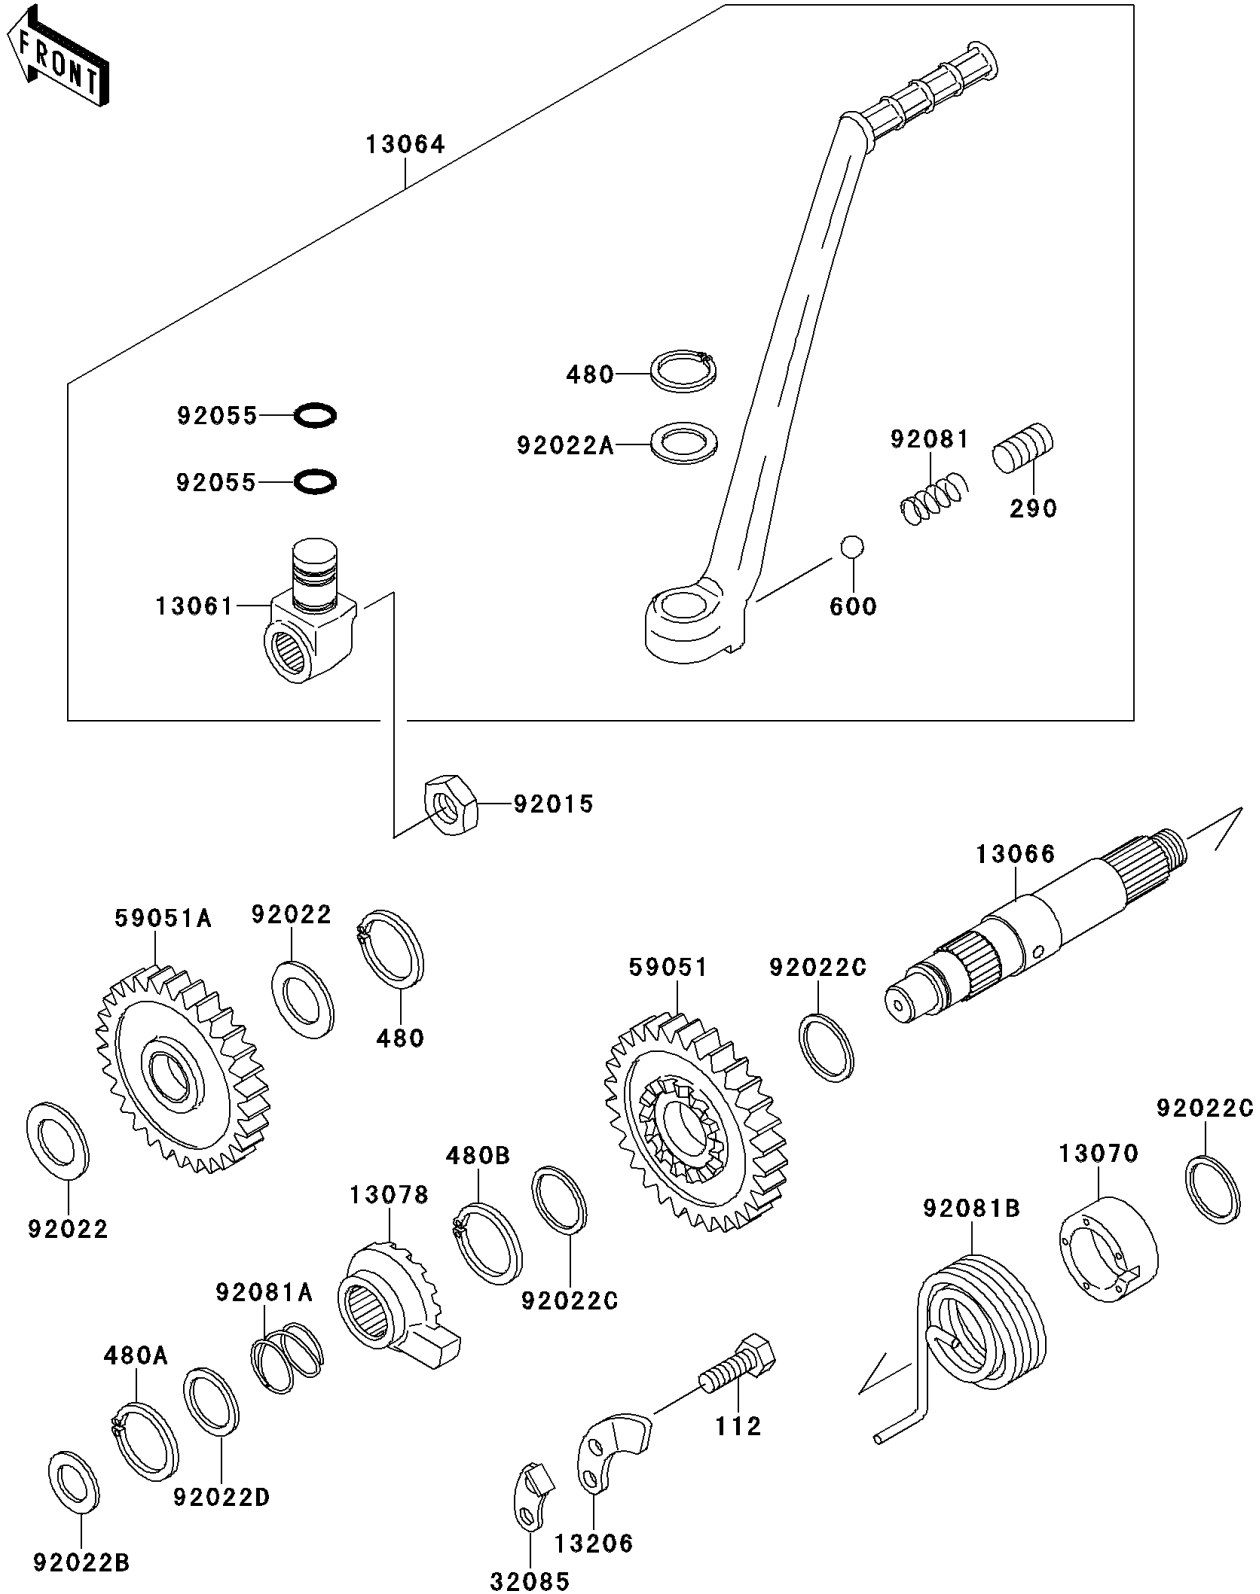

1998 KDX220R PARTS DIAGRAM

Kickstarter Mechanism

E1340

1998 KDX220R PARTS LIST

Kickstarter Mechanism

| ITEM NAME | PART NUMBER | QUANTITY |
|-------------------------------------|-------------|----------|
| BOLT-UPSET (Ref # 112) | 112Y0618 | 1 |
| SCREW-SET-SOCKET,8X8 (Ref # 290) | 290Q0808 | 1 |
| CIRCLIP-TYPE-C,15MM (Ref # 480) | 480J1500 | 1 |
| CIRCLIP-TYPE-C,16MM (Ref # 480A) | 480J1600 | 1 |
| CIRCLIP-TYPE-C,18MM (Ref # 480B) | 480J1800 | 1 |
| BALL-STEEL,1/4" (Ref # 600) | 600A0800 | 1 |
| BOSS,KICK PEDAL (Ref # 13061) | 13061-1487 | 1 |
| LEVER-ASSY-KICK,PEDAL (Ref # 13064) | 13064-1174 | 1 |
| SHAFT-KICK (Ref # 13066) | 13066-1071 | 1 |
| GUIDE,KICK SPRING (Ref # 13070) | 13070-1063 | 1 |
| RATCHET (Ref # 13078) | 13078-1063 | 1 |
| GUIDE-KICK (Ref # 13206) | 13206-1061 | 1 |
| STOPPER,KICKSTARTER (Ref # 32085) | 32085-1016 | 1 |
| GEAR-SPUR,KICKSTARTER (Ref # 59051) | 59051-1224 | 1 |
| GEAR-SPUR,KICK,30T (Ref # 59051A) | 59051-1309 | 1 |
| NUT,12MM (Ref # 92015) | 92015-1958 | 1 |
| WASHER,15.3X25X0.5 (Ref # 92022) | 92022-1045 | 1 |
| WASHER,16.3X24X1 (Ref # 92022A) | 92022-1205 | 1 |
| WASHER,12.3X20X0.5 (Ref # 92022B) | 92022-269 | 1 |
| WASHER,18.3X22X0.5 (Ref # 92022C) | 92022-271 | 1 |
| WASHER,16.8X22X0.5 (Ref # 92022D) | 92022-315 | 1 |
| RING-O,10X1.5 (Ref # 92055) | 92055-061 | 1 |
| SPRING,KICK PEDAL (Ref # 92081) | 92081-020 | 1 |
| SPRING,RATCHET (Ref # 92081A) | 92081-122 | 1 |
| SPRING,KICKSTARTER (Ref # 92081B) | 92081-1926 | 1 |