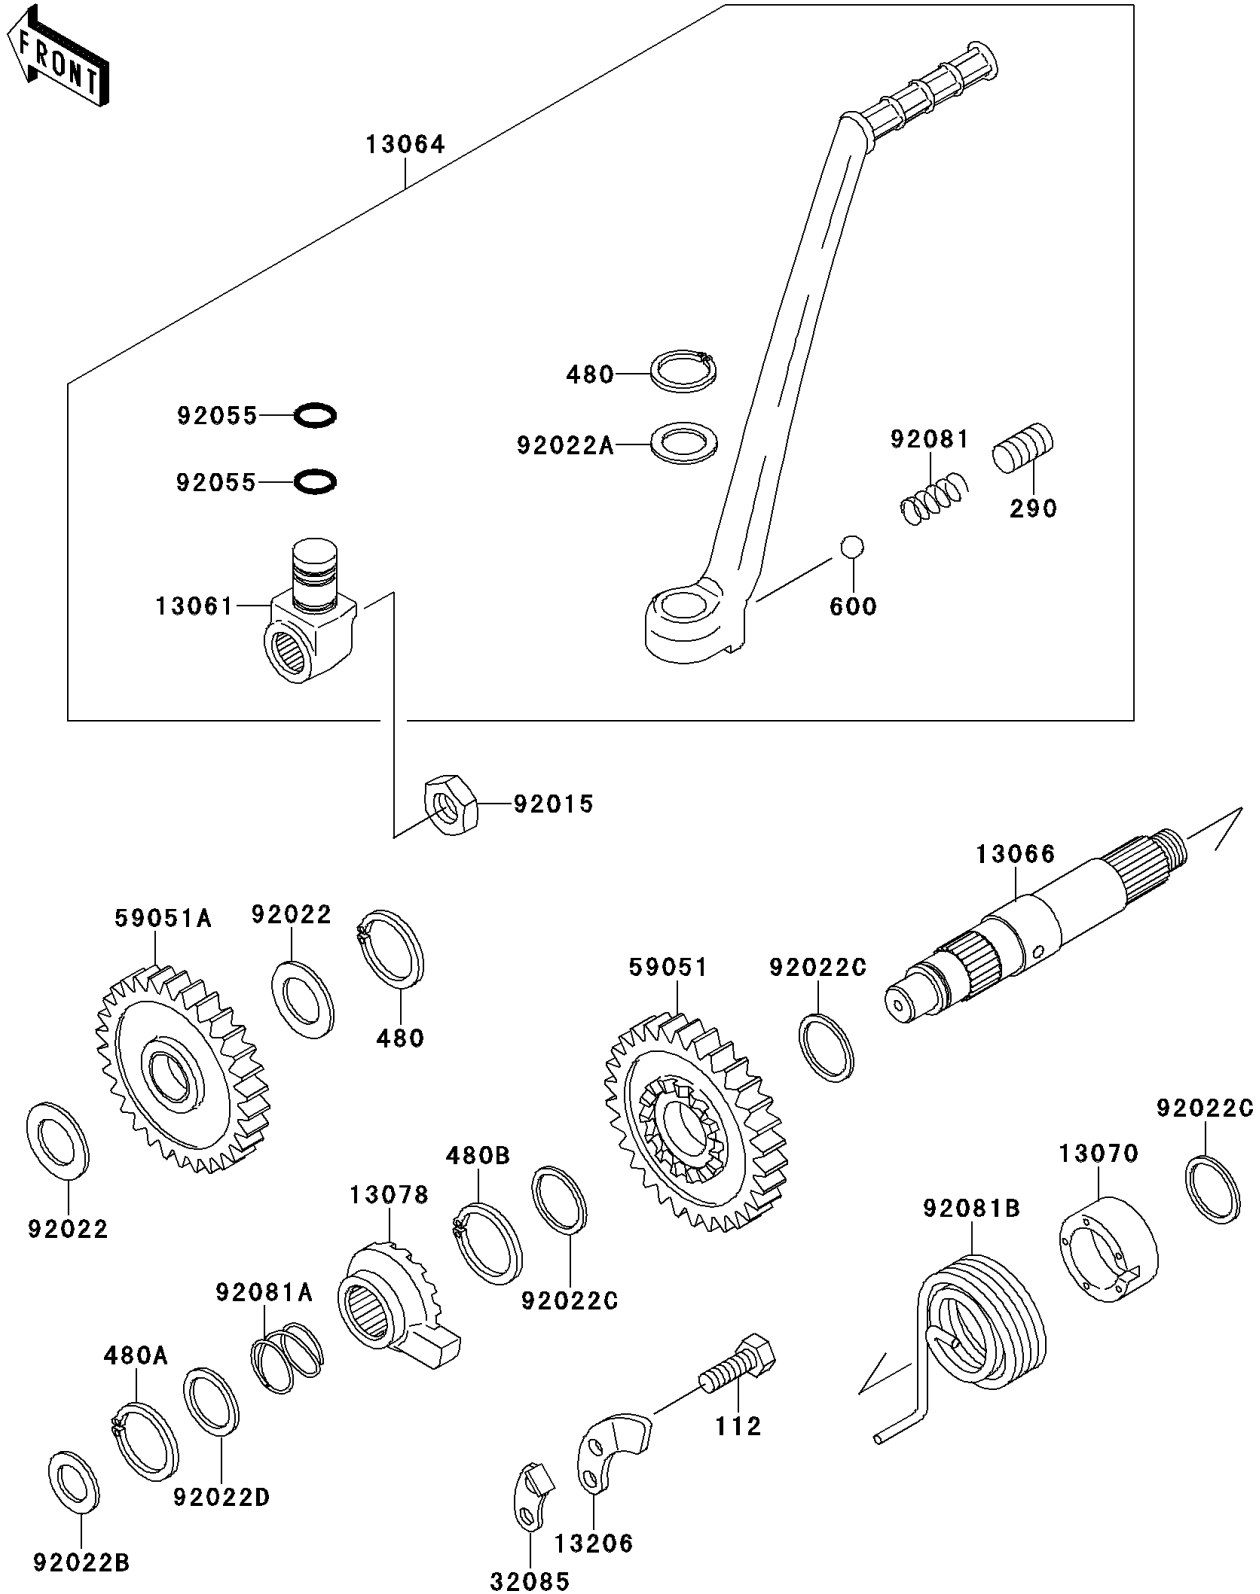

1997 KDX220R PARTS DIAGRAM

Kickstarter Mechanism

E1340

1997 KDX220R PARTS LIST

Kickstarter Mechanism

ITEM NAME	PART NUMBER	QUANTITY
BOLT-UPSET (Ref # 112)	112Y0618	1
SCREW-SET-SOCKET,8X8 (Ref # 290)	290Q0808	1
CIRCLIP-TYPE-C,15MM (Ref # 480)	480J1500	1
CIRCLIP-TYPE-C,16MM (Ref # 480A)	480J1600	1
CIRCLIP-TYPE-C,18MM (Ref # 480B)	480J1800	1
BALL-STEEL,1/4" (Ref # 600)	600A0800	1
BOSS,KICK PEDAL (Ref # 13061)	13061-1487	1
LEVER-ASSY-KICK,PEDAL (Ref # 13064)	13064-1174	1
SHAFT-KICK (Ref # 13066)	13066-1071	1
GUIDE,KICK SPRING (Ref # 13070)	13070-1063	1
RATCHET (Ref # 13078)	13078-1063	1
GUIDE-KICK (Ref # 13206)	13206-1061	1
STOPPER,KICKSTARTER (Ref # 32085)	32085-1016	1
GEAR-SPUR,KICKSTARTER (Ref # 59051)	59051-1224	1
GEAR-SPUR,KICK,30T (Ref # 59051A)	59051-1309	1
NUT,12MM (Ref # 92015)	92015-1958	1
WASHER,15.3X25X0.5 (Ref # 92022)	92022-1045	1
WASHER,16.3X24X1 (Ref # 92022A)	92022-1205	1
WASHER,12.3X20X0.5 (Ref # 92022B)	92022-269	1
WASHER,18.3X22X0.5 (Ref # 92022C)	92022-271	1
WASHER,16.8X22X0.5 (Ref # 92022D)	92022-315	1
RING-O,10X1.5 (Ref # 92055)	92055-061	1
SPRING,KICK PEDAL (Ref # 92081)	92081-020	1
SPRING,RATCHET (Ref # 92081A)	92081-122	1
SPRING,KICKSTARTER (Ref # 92081B)	92081-1926	1