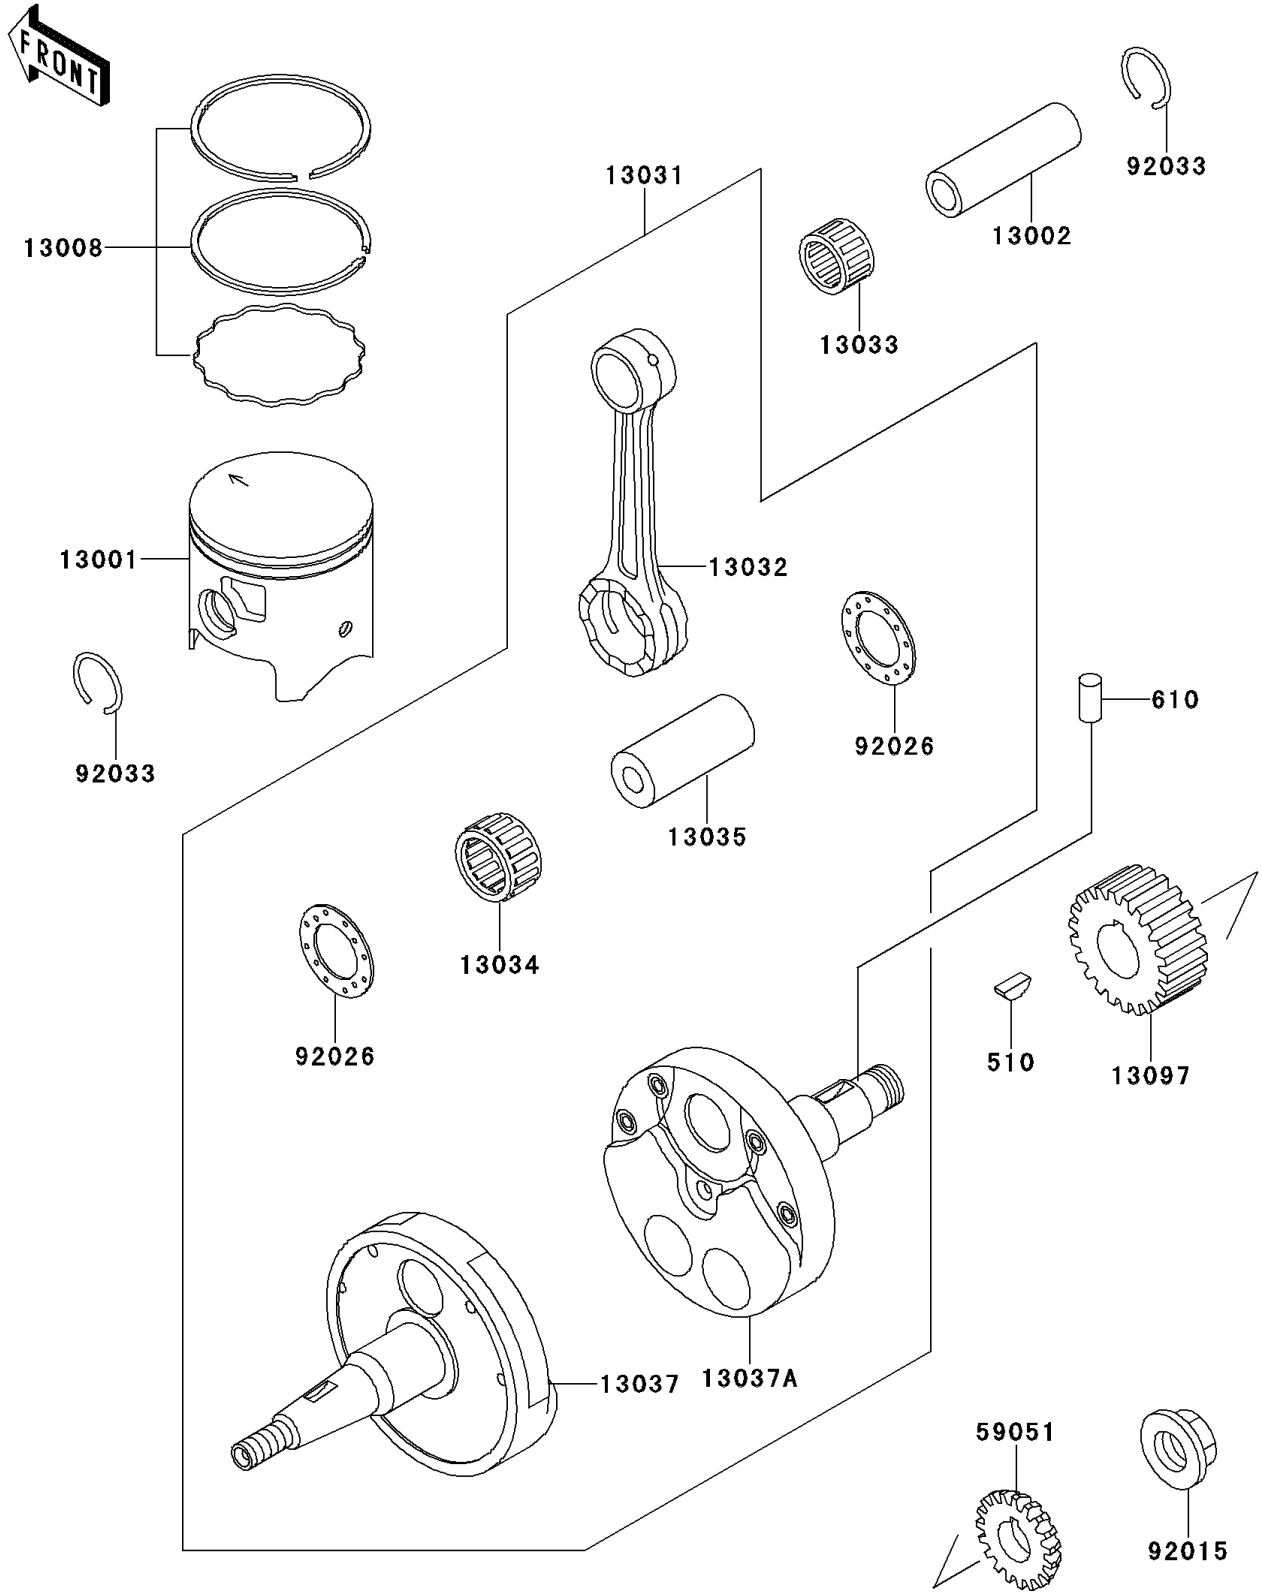

# 1998 KDX220R PARTS DIAGRAM

Crankshaft/Piston(s)

E1320

# 1998 KDX220R PARTS LIST

Crankshaft/Piston(s)

ITEM NAME	PART NUMBER	QUANTITY
KEY-WOODRUFF (Ref # 510)	510A5100	1
ROLLER,4X8 (Ref # 610)	610A0408	1
PISTON-ENGINE (Ref # 13001)	13001-1423	1
PIN-PISTON (Ref # 13002)	13002-1103	1
RING-SET-PISTON (Ref # 13008)	13008-1159	1
CRANKSHAFT-COMP (Ref # 13031)	13031-1382	1
ROD-CONNECTING (Ref # 13032)	13032-1210	1
BEARING-SMALL END (Ref # 13033)	13033-1056	1
BEARING-BIG END,B4 (Ref # 13034)	13034-1081	1
PIN-CRANK (Ref # 13035)	13035-1010	1
CRANKSHAFT,LH (Ref # 13037)	13037-1488	1
CRANKSHAFT,RH (Ref # 13037A)	13037-1490	1
GEAR-PRIMARY SPUR,22T (Ref # 13097)	13097-1320	1
GEAR-SPUR,WATER PUMP (Ref # 59051)	59051-1207	1
NUT,16MM (Ref # 92015)	92015-1581	1
SPACER,22.5X37X1.0 (Ref # 92026)	92026-011	2
RING-SNAP,PISTON PIN (Ref # 92033)	92033-1242	2