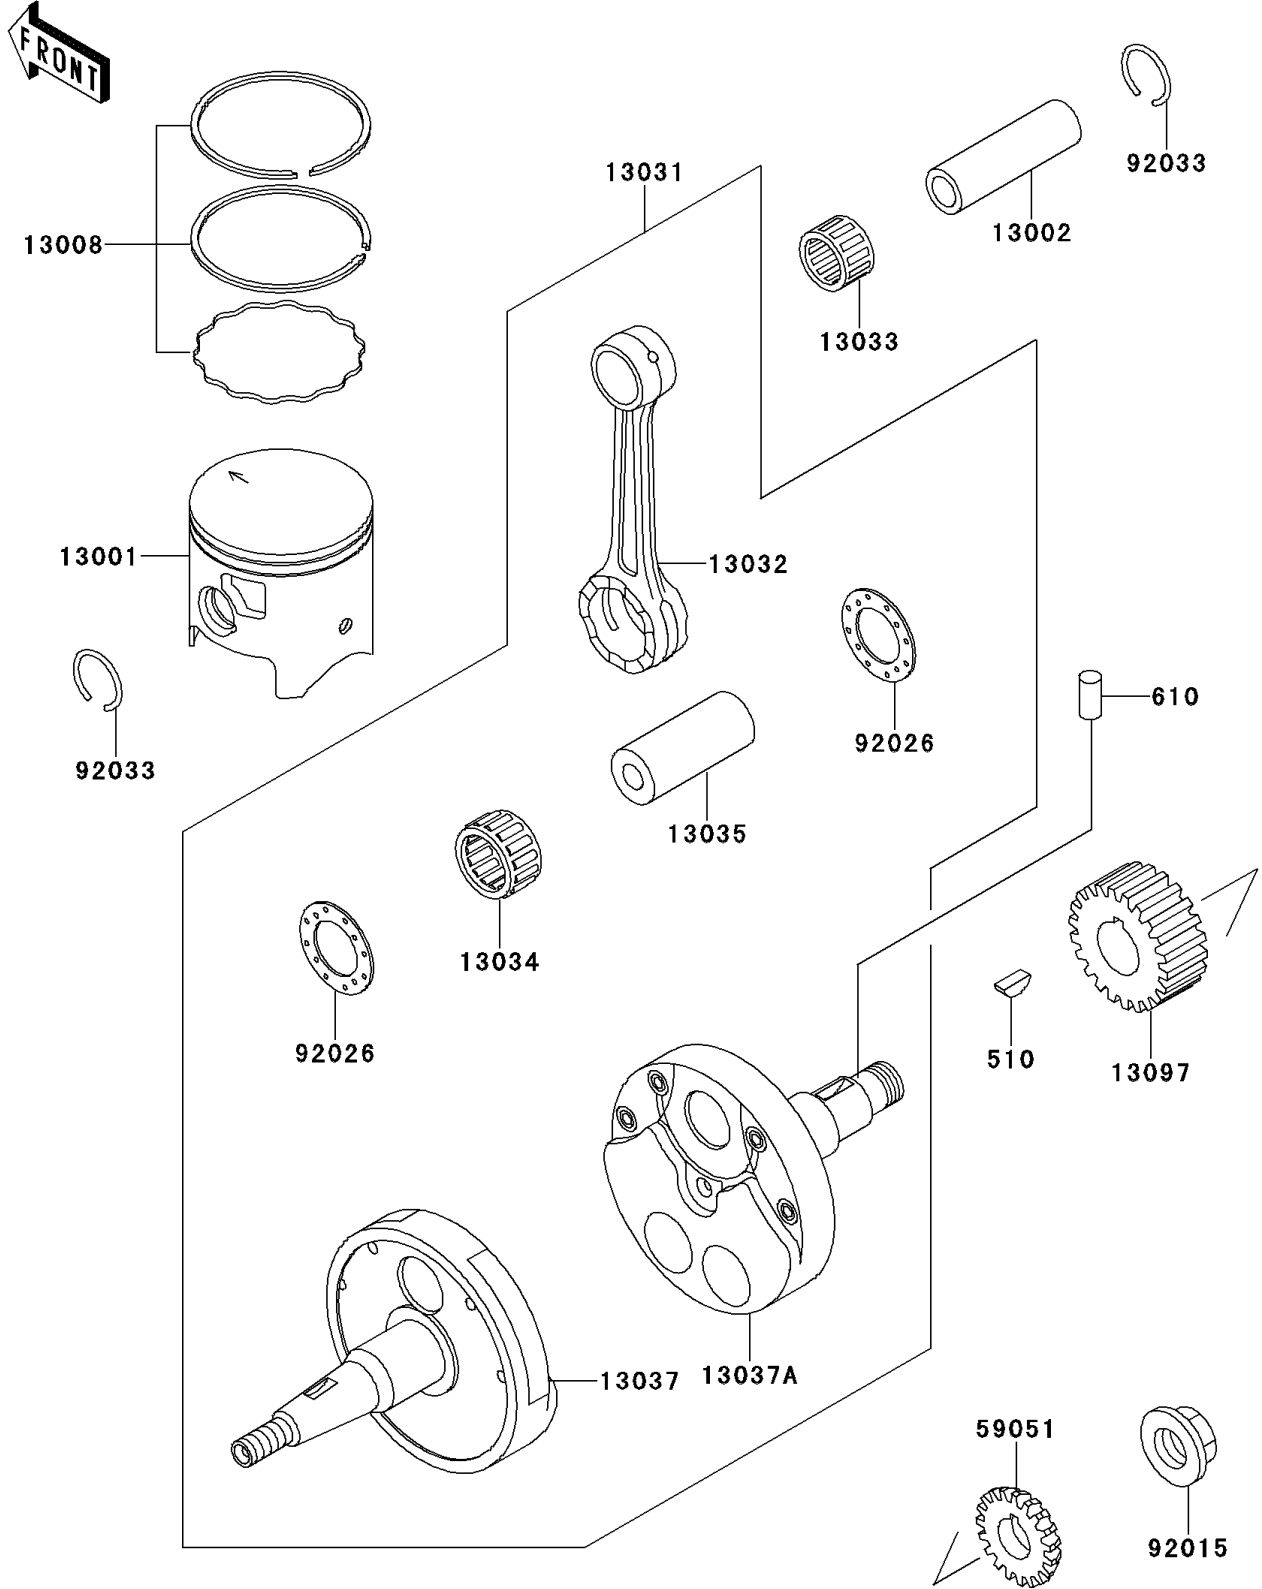

1997 KDX220R PARTS DIAGRAM

Crankshaft/Piston(s)

E1320

1997 KDX220R PARTS LIST

Crankshaft/Piston(s)

ITEM NAME	PART NUMBER	QUANTITY
KEY-WOODRUFF (Ref # 510)	510A5100	1
ROLLER,4X8 (Ref # 610)	610A0408	1
PISTON-ENGINE (Ref # 13001)	13001-1423	1
PIN-PISTON (Ref # 13002)	13002-1103	1
RING-SET-PISTON (Ref # 13008)	13008-1159	1
CRANKSHAFT-COMP (Ref # 13031)	13031-1382	1
ROD-CONNECTING (Ref # 13032)	13032-1210	1
BEARING-SMALL END (Ref # 13033)	13033-1056	1
BEARING-BIG END,B4 (Ref # 13034)	13034-1081	1
PIN-CRANK (Ref # 13035)	13035-1010	1
CRANKSHAFT,LH (Ref # 13037)	13037-1488	1
CRANKSHAFT,RH (Ref # 13037A)	13037-1490	1
GEAR-PRIMARY SPUR,22T (Ref # 13097)	13097-1320	1
GEAR-SPUR,WATER PUMP (Ref # 59051)	59051-1207	1
NUT,16MM (Ref # 92015)	92015-1581	1
SPACER,22.5X37X1.0 (Ref # 92026)	92026-011	2
RING-SNAP,PISTON PIN (Ref # 92033)	92033-1242	2