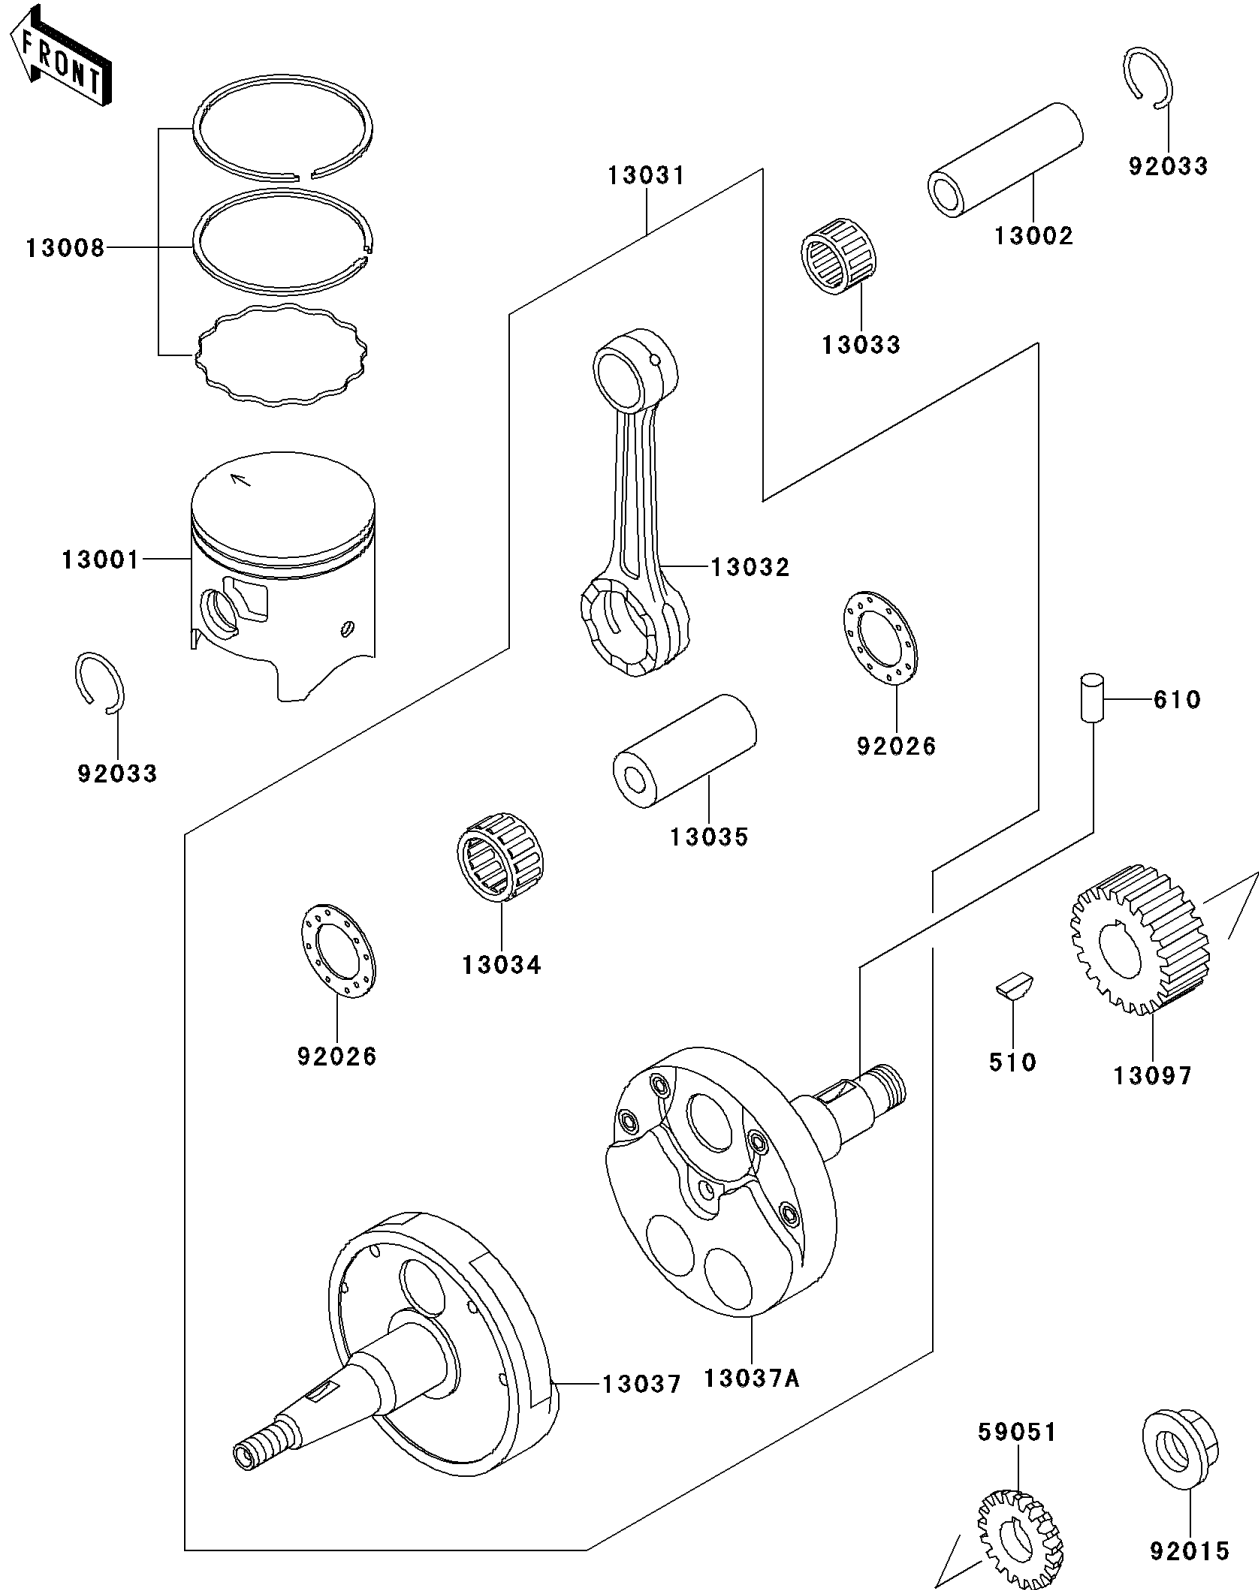

1997 KDX220R PARTS DIAGRAM

Crankshaft/Piston(s)

E1320

1997 KDX220R PARTS LIST

Crankshaft/Piston(s)

ITEM NAME	PART NUMBER	QUANTITY
KEY-WOODRUFF (Ref # 510)	510A5100	1
ROLLER,4X8 (Ref # 610)	610A0408	1
PISTON-ENGINE (Ref # 13001)	13001-1423	1
PIN-PISTON (Ref # 13002)	13002-1103	1
RING-SET-PISTON (Ref # 13008)	13008-1159	1
CRANKSHAFT-COMP (Ref # 13031)	13031-1382	1
ROD-CONNECTING (Ref # 13032)	13032-1210	1
BEARING-SMALL END (Ref # 13033)	13033-1056	1
BEARING-BIG END,B4 (Ref # 13034)	13034-1081	1
PIN-CRANK (Ref # 13035)	13035-1010	1
CRANKSHAFT,LH (Ref # 13037)	13037-1488	1
CRANKSHAFT,RH (Ref # 13037A)	13037-1490	1
GEAR-PRIMARY SPUR,22T (Ref # 13097)	13097-1320	1
GEAR-SPUR,WATER PUMP (Ref # 59051)	59051-1207	1
NUT,16MM (Ref # 92015)	92015-1581	1
SPACER,22.5X37X1.0 (Ref # 92026)	92026-011	1
RING-SNAP,PISTON PIN (Ref # 92033)	92033-1242	1