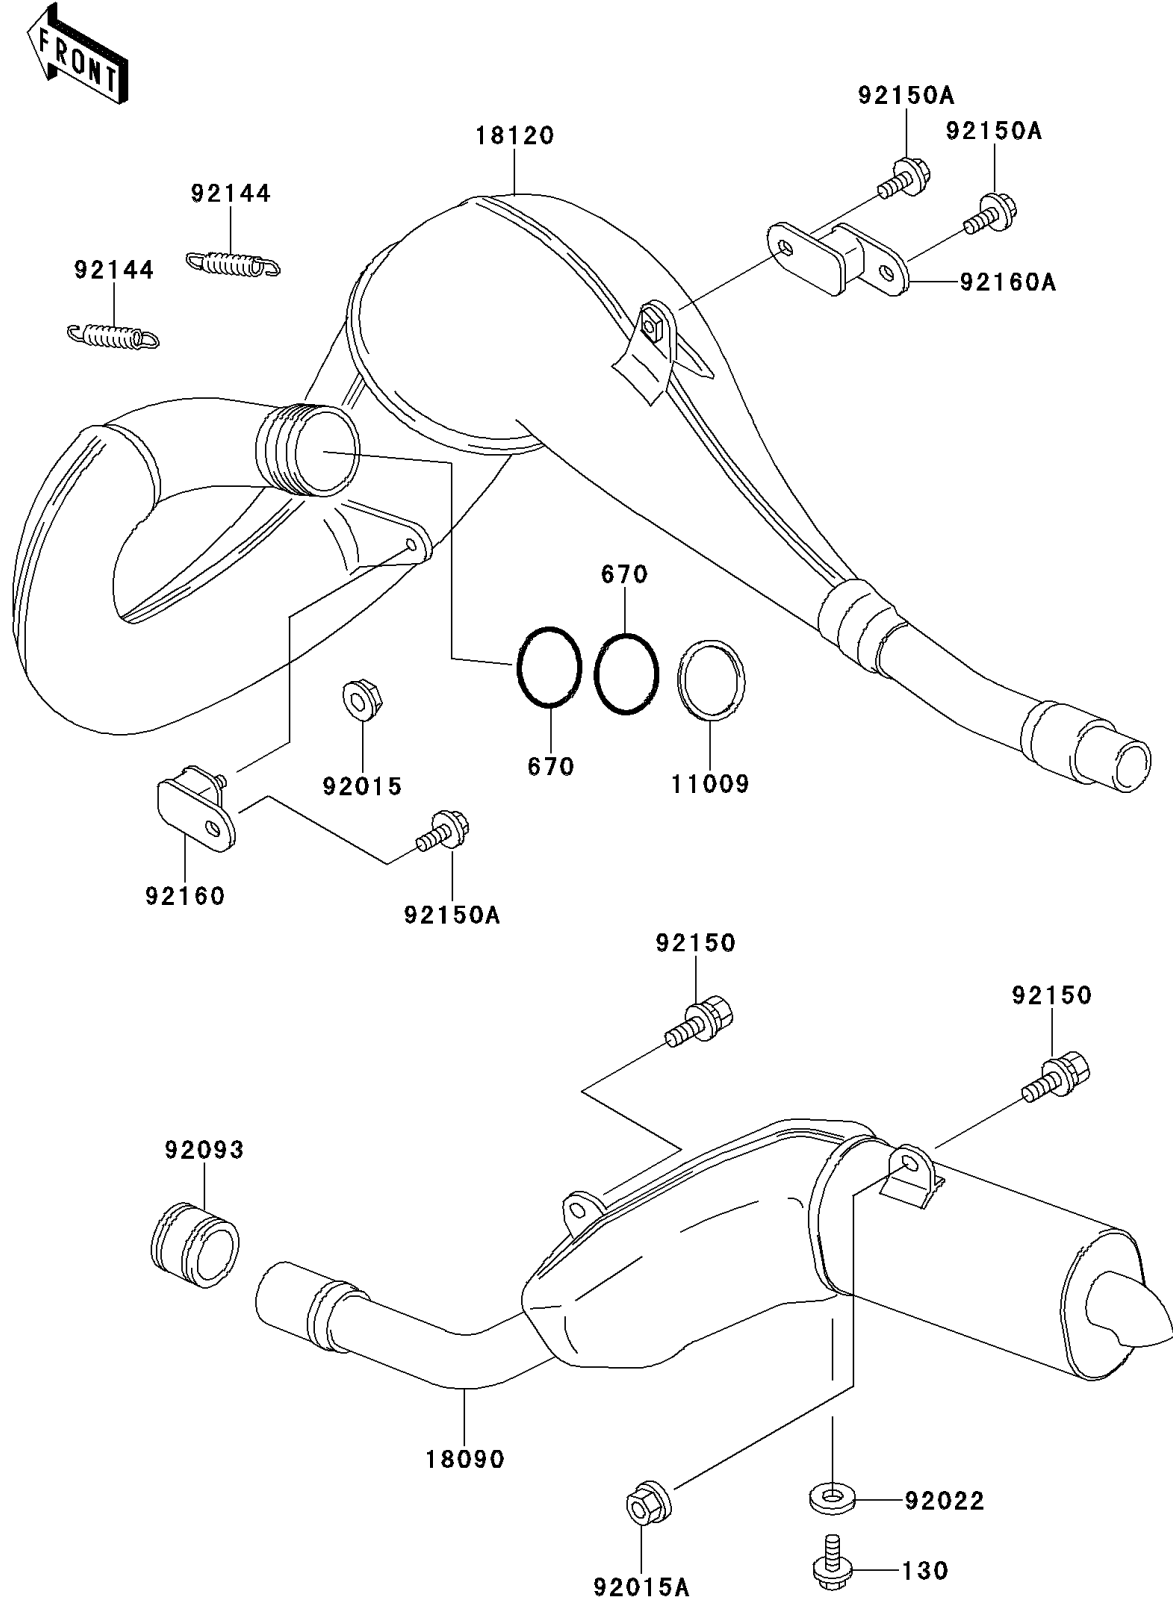

1998 KDX220R PARTS DIAGRAM

Muffler(s)

E1140

1998 KDX220R PARTS LIST

Muffler(s)

ITEM NAME	PART NUMBER	QUANTITY
BOLT-FLANGED (Ref # 130)	130J0812	1
O RING,39MM (Ref # 670)	670E3039	2
GASKET,EXHAUST PIPE (Ref # 11009)	11009-1995	1
BODY-COMP-MUFFLER (Ref # 18090)	18090-1566	1
CHAMBER-EXHAUST (Ref # 18120)	18120-1074	1
NUT,6MM (Ref # 92015)	92015-1365	1
NUT,FLANGED,LOCK,8MM (Ref # 92015A)	92015-1668	1
WASHER,8.2X14X1.0 (Ref # 92022)	92022-1488	1
SEAL,MUFFLER CONNECTING (Ref # 92093)	92093-1328	1
SPRING (Ref # 92144)	92144-1035	2
BOLT,8X20 (Ref # 92150)	92150-1859	2
BOLT,6X12 (Ref # 92150A)	92150-1891	3
DAMPER,MUFFLER,FR (Ref # 92160)	92160-1176	1
DAMPER,MUFFLER,RR (Ref # 92160A)	92160-1201	1