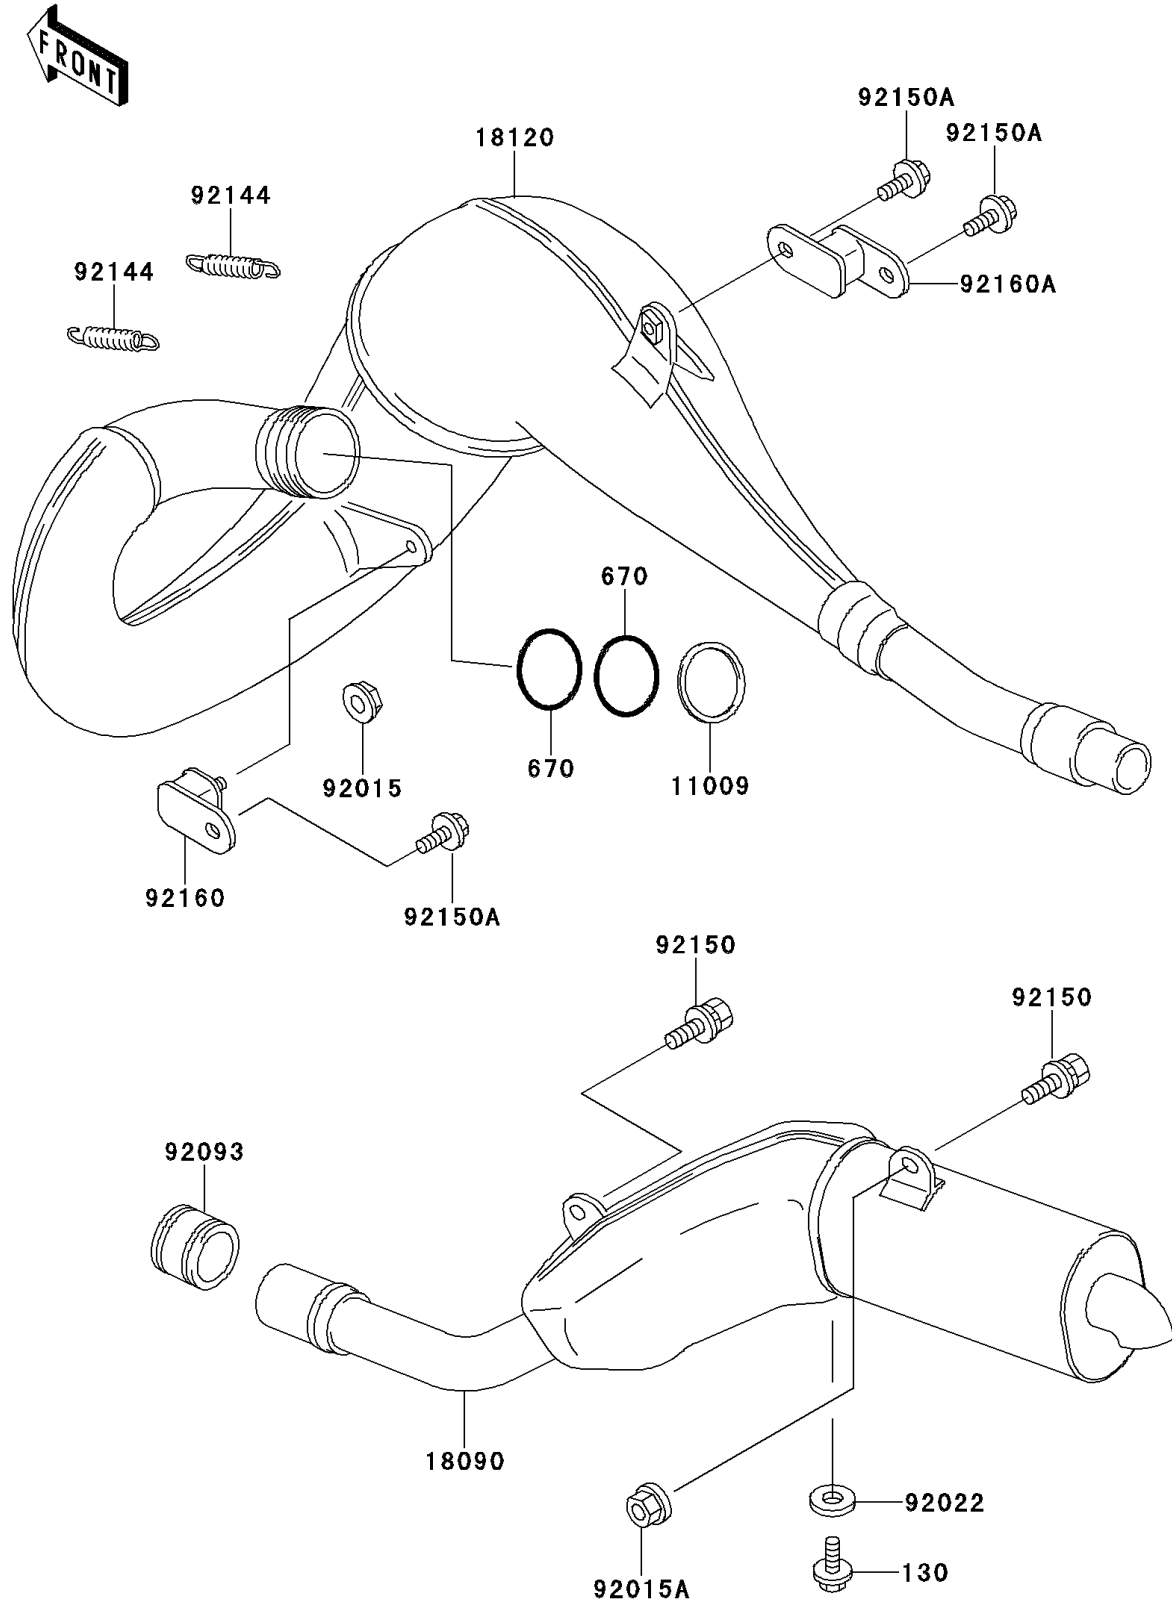

## 1997 KDX220R PARTS DIAGRAM

Muffler(s)

E1140

## 1997 KDX220R PARTS LIST

Muffler(s)

ITEM NAME	PART NUMBER	QUANTITY
BOLT-FLANGED (Ref # 130)	130J0812	1
O RING,39MM (Ref # 670)	670E3039	1
GASKET,EXHAUST PIPE (Ref # 11009)	11009-1995	1
BODY-COMP-MUFFLER (Ref # 18090)	18090-1566	1
CHAMBER-EXHAUST (Ref # 18120)	18120-1074	1
NUT,6MM (Ref # 92015)	92015-1365	1
NUT,FLANGED,LOCK,8MM (Ref # 92015A)	92015-1668	1
WASHER,8.2X14X1.0 (Ref # 92022)	92022-1488	1
SEAL,MUFFLER CONNECTING (Ref # 92093)	92093-1328	1
SPRING (Ref # 92144)	92144-1035	1
BOLT,8X20 (Ref # 92150)	92150-1859	1
BOLT,6X12 (Ref # 92150A)	92150-1891	1
DAMPER,MUFFLER,FR (Ref # 92160)	92160-1176	1
DAMPER,MUFFLER,RR (Ref # 92160A)	92160-1201	1