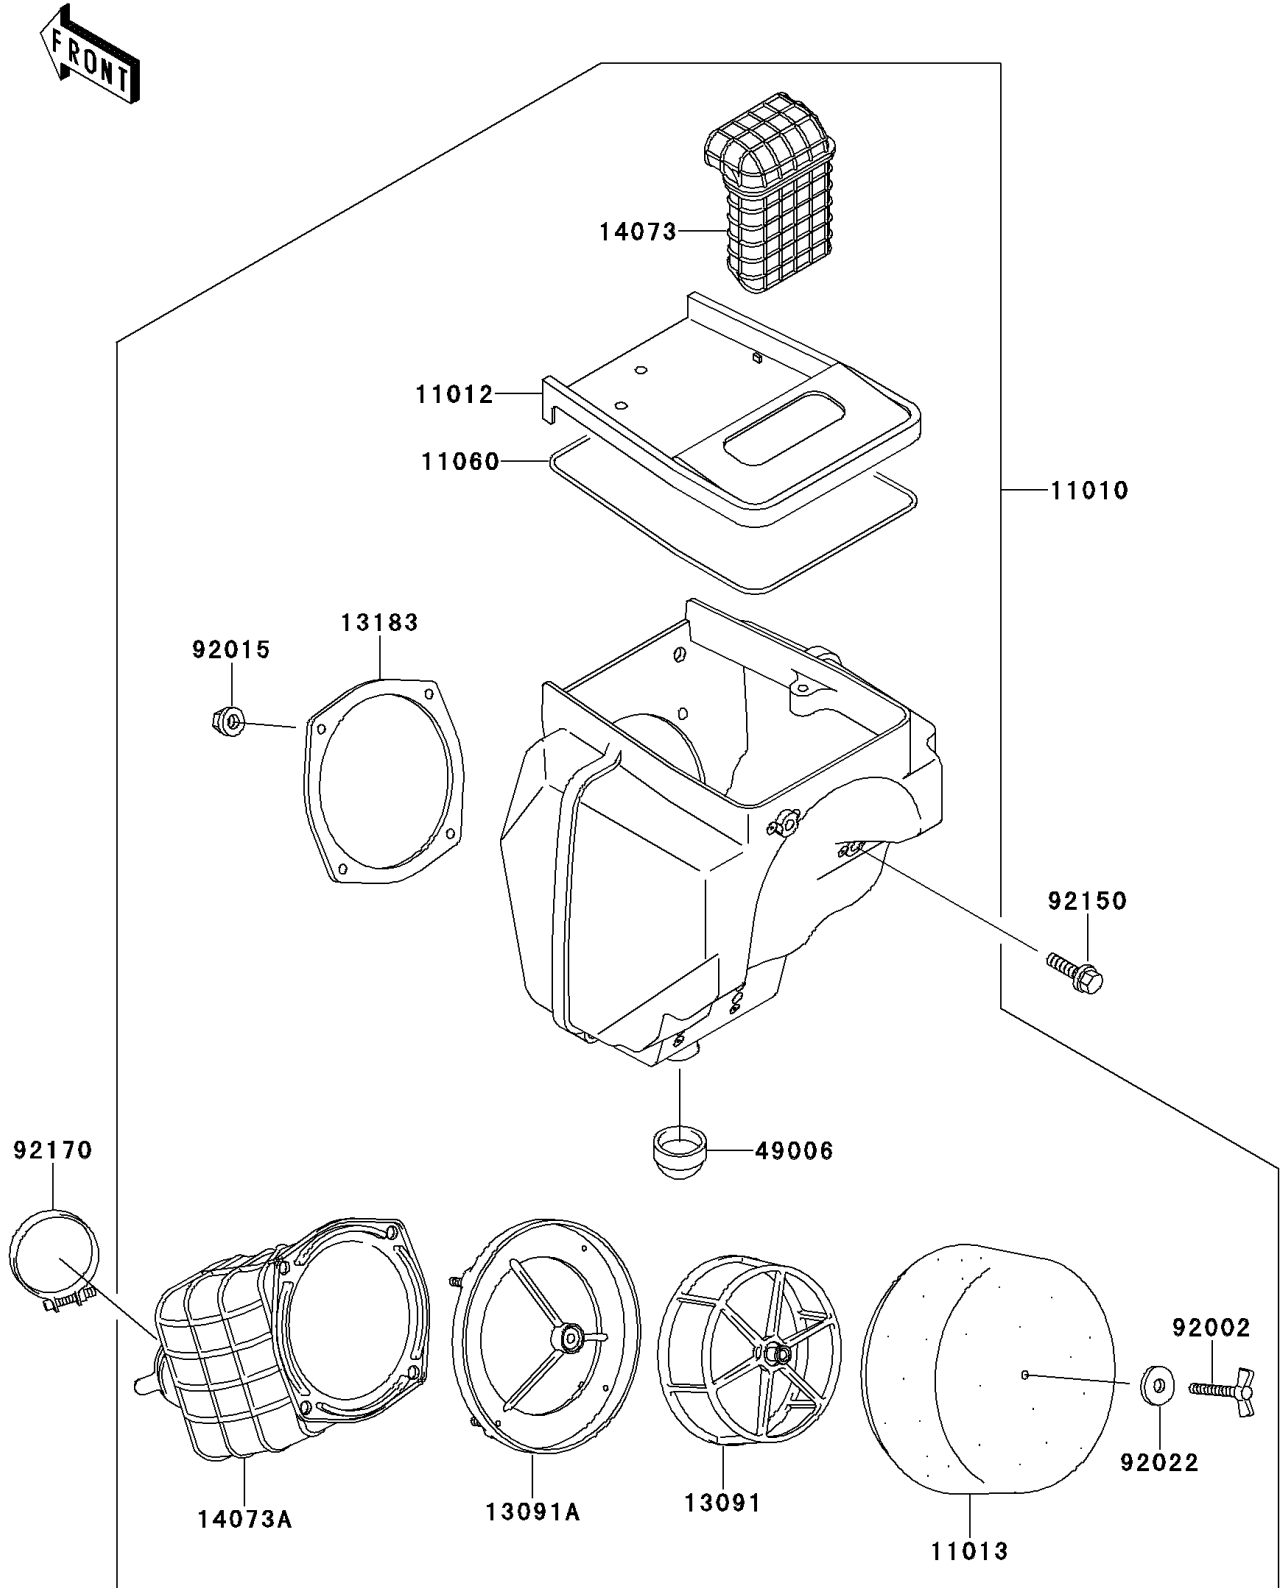

2001 KDX220R PARTS DIAGRAM

Air Cleaner

E1130

2001 KDX220R PARTS LIST

Air Cleaner

ITEM NAME	PART NUMBER	QUANTITY
FILTER-ASSY-AIR (Ref # 11010)	11010-1575	1
CAP,AIR FILTER (Ref # 11012)	11012-1913	1
ELEMENT-AIR FILTER (Ref # 11013)	11013-1260	1
GASKET,AIR FILTER (Ref # 11060)	11060-1664	1
HOLDER,ELEMENT (Ref # 13091)	13091-1454	1
HOLDER (Ref # 13091A)	13091-1951	1
PLATE,DUCT FITTING (Ref # 13183)	13183-1046	1
DUCT,AIR INLET (Ref # 14073)	14073-1577	1
DUCT,AIR FILTER (Ref # 14073A)	14073-1597	1
BOOT (Ref # 49006)	49006-1248	1
BOLT,WING (Ref # 92002)	92002-1719	1
NUT,FLANGED,5MM (Ref # 92015)	92015-1259	4
WASHER,6.5X20X1.6 (Ref # 92022)	92022-125	1
BOLT,6X20 (Ref # 92150)	92150-1892	3
CLAMP,65MM (Ref # 92170)	92170-1526	1