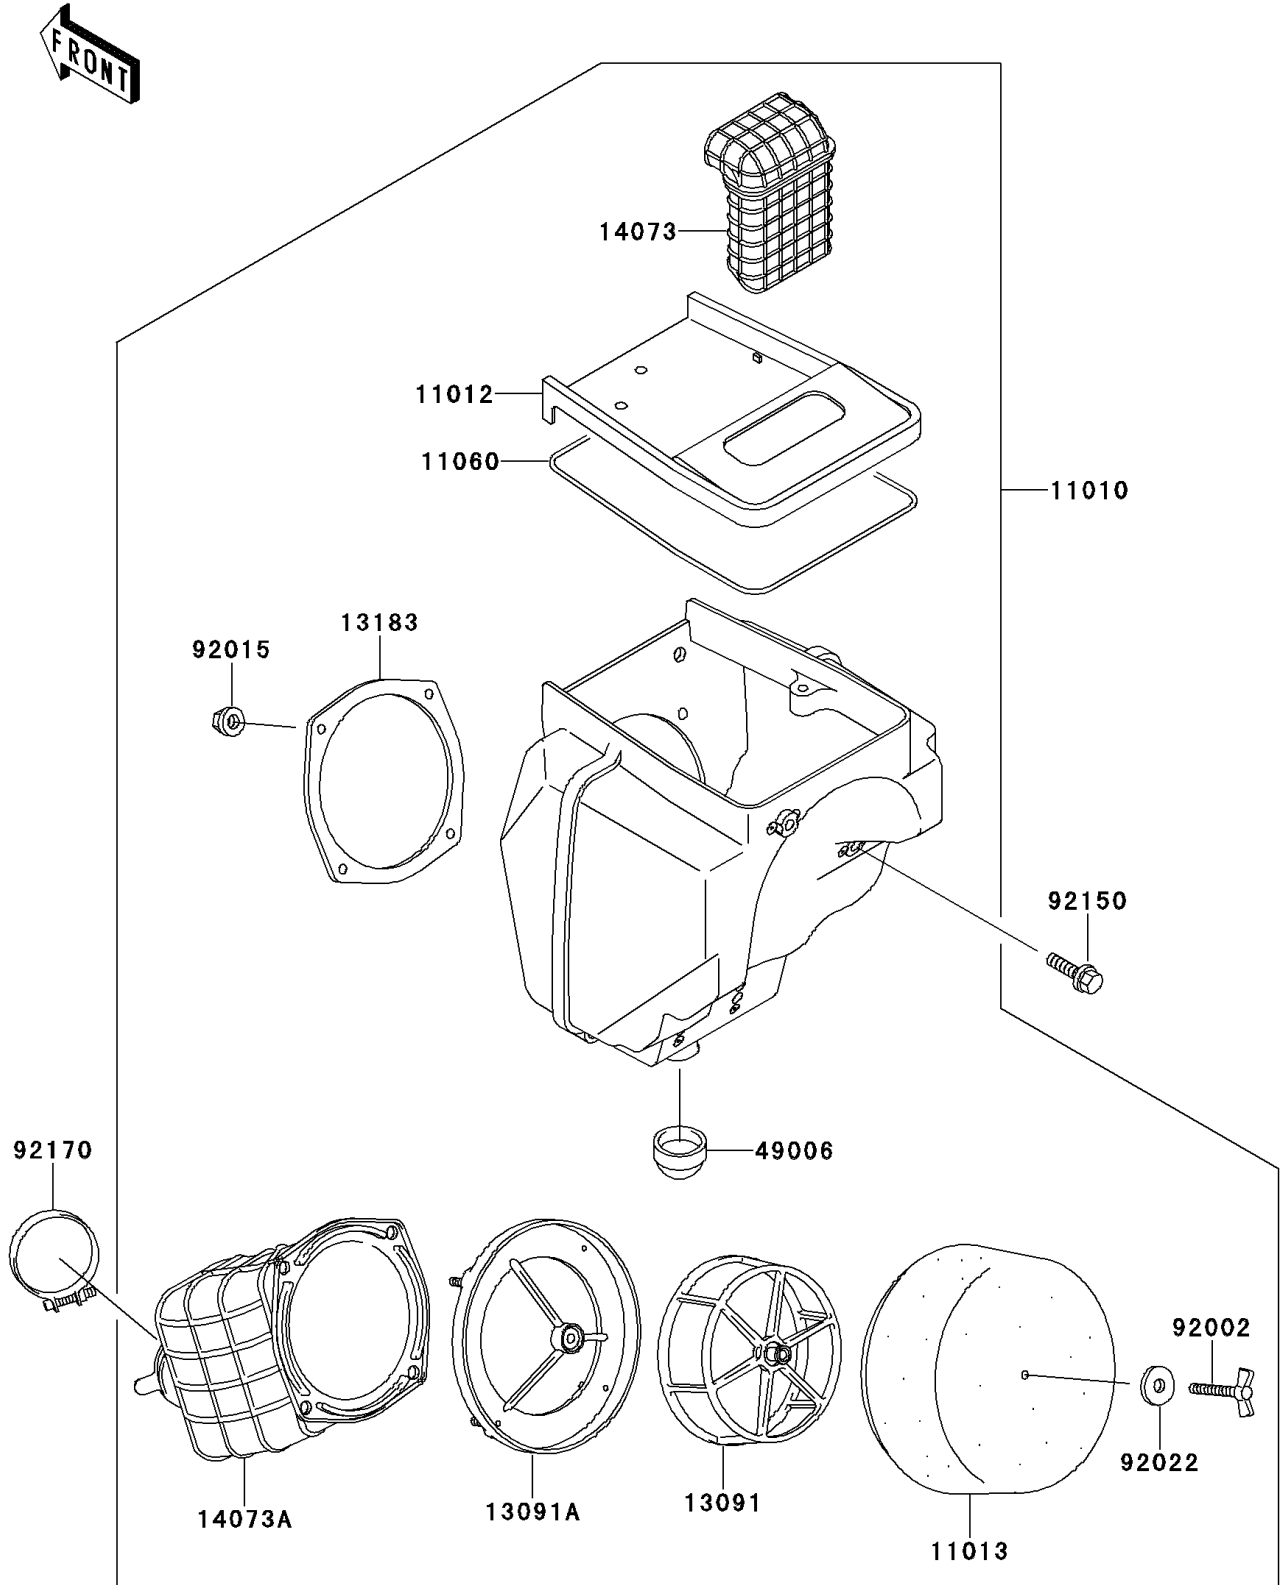

1997 KDX220R PARTS DIAGRAM

Air Cleaner

E1130

1997 KDX220R PARTS LIST

Air Cleaner

ITEM NAME	PART NUMBER	QUANTITY
FILTER-ASSY-AIR (Ref # 11010)	11010-1575	1
CAP,AIR FILTER (Ref # 11012)	11012-1913	1
ELEMENT-AIR FILTER (Ref # 11013)	11013-1260	1
GASKET,AIR FILTER (Ref # 11060)	11060-1664	1
HOLDER,ELEMENT (Ref # 13091)	13091-1454	1
HOLDER (Ref # 13091A)	13091-1951	1
PLATE,DUCT FITTING (Ref # 13183)	13183-1046	1
DUCT,AIR INLET (Ref # 14073)	14073-1577	1
DUCT,AIR FILTER (Ref # 14073A)	14073-1597	1
BOOT (Ref # 49006)	49006-1248	1
BOLT,WING (Ref # 92002)	92002-1719	1
NUT,FLANGED,5MM (Ref # 92015)	92015-1259	1
WASHER,6.5X20X1.6 (Ref # 92022)	92022-125	1
BOLT,6X20 (Ref # 92150)	92150-1892	1
CLAMP,65MM (Ref # 92170)	92170-1526	1