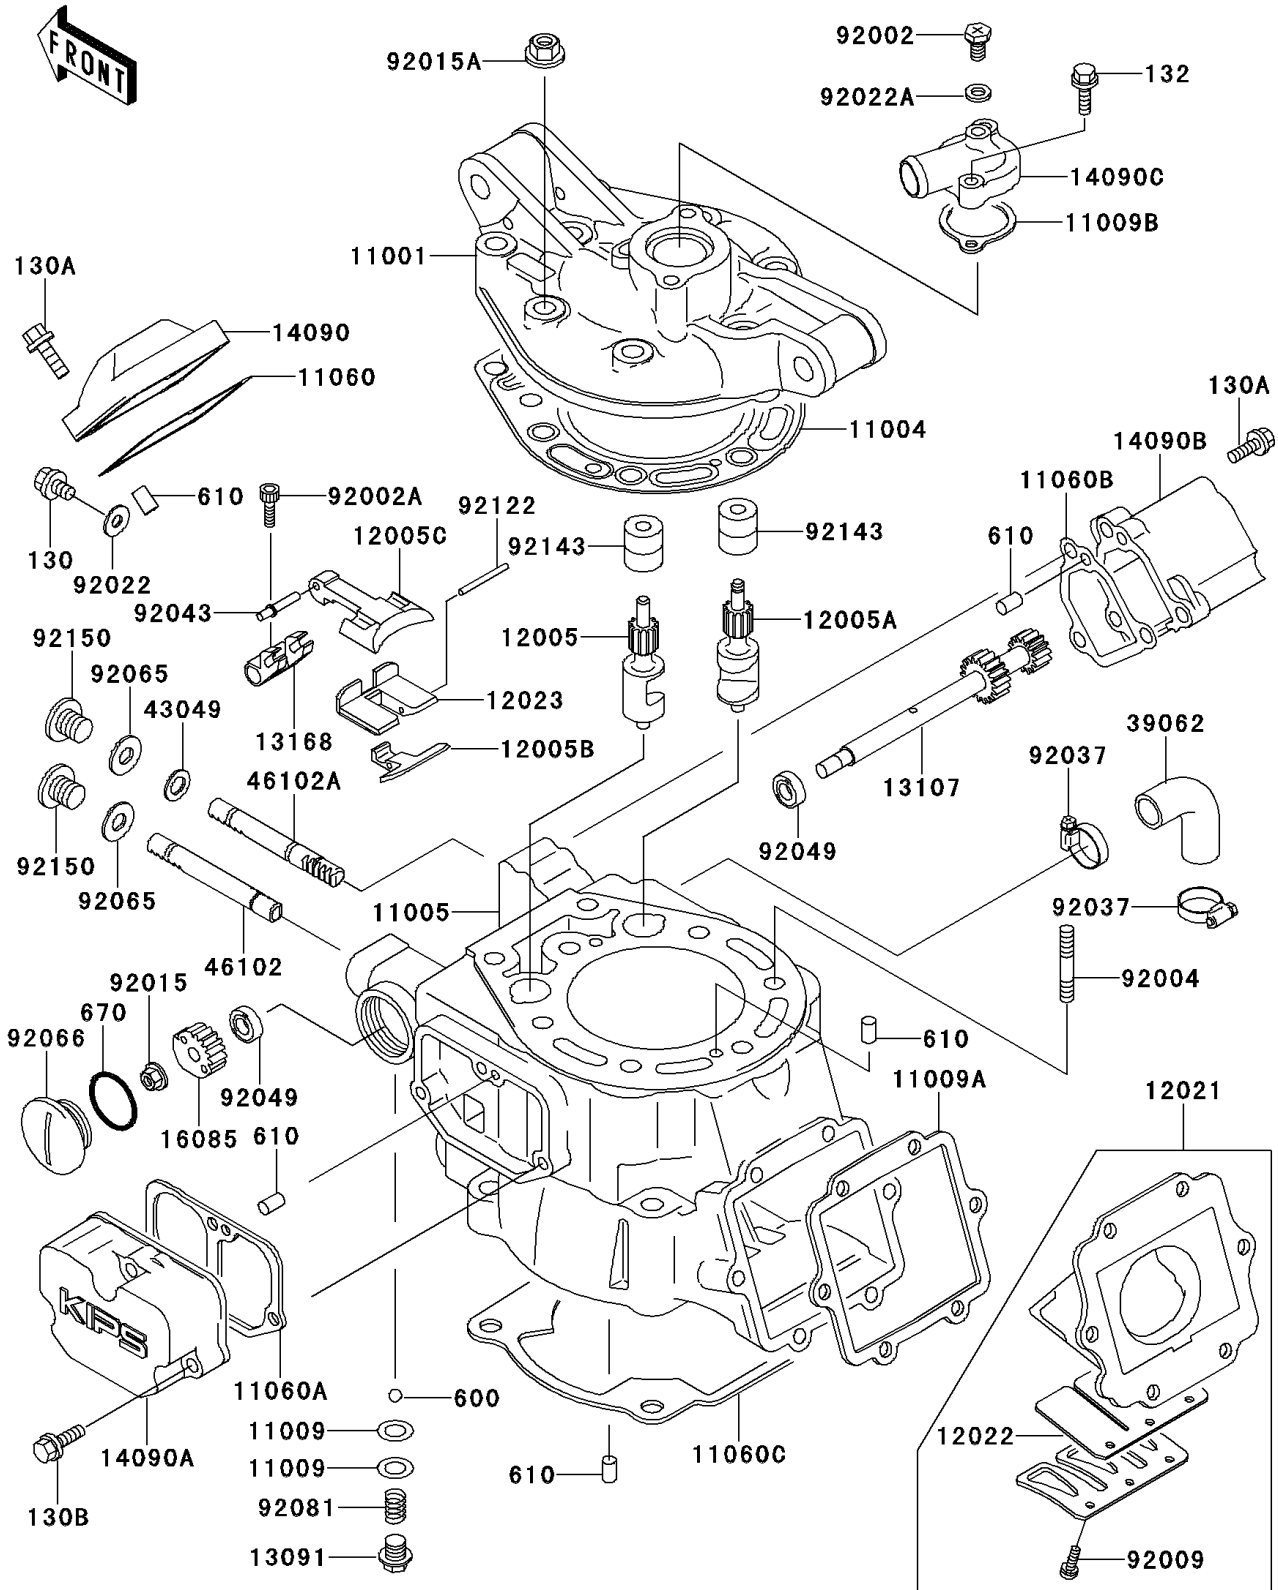

# 1997 KDX220R PARTS DIAGRAM

Cylinder Head/Cylinder

E1110

# 1997 KDX220R PARTS LIST

## Cylinder Head/Cylinder

ITEM NAME	PART NUMBER	QUANTITY
BOLT,6X10 (Ref # 92002)	92002-1222	1
BOLT,SOCKET,4X8 (Ref # 92002A)	92002-1403	1
STUD,8X32 (Ref # 92004)	92004-1197	8
SCREW,REED VALVE (Ref # 92009)	92009-1014	6
NUT,FLANGED,6MM (Ref # 92015)	92015-1386	1
NUT,FLANGED,8MM (Ref # 92015A)	92015-1406	12
WASHER,5.2X13X1 (Ref # 92022)	92022-1380	2
WASHER,6.2X11X1 (Ref # 92022A)	92022-304	1
CLAMP,COOLING HOSE (Ref # 92037)	92037-1589	2
PIN,MAIN VALVE (Ref # 92043)	92043-1470	1
SEAL-OIL,SD088144 (Ref # 92049)	92049-1238	2
BOLT-FLANGED (Ref # 130)	130Y0508	2
BOLT-FLANGED (Ref # 130A)	130Y0520	6
BOLT-FLANGED (Ref # 130B)	130Y0525	3
BOLT-FLANGED-SMALL (Ref # 132)	132Y0625	2
BALL-STEEL,3/16" (Ref # 600)	600A0600	1
ROLLER,4X8 (Ref # 610)	610A0408	7
O RING,22MM (Ref # 670)	670B2022	1
GASKET,10.5X16X1 (Ref # 92065)	92065-058	2
PLUG (Ref # 92066)	92066-1414	1
SPRING,CLUTCH PLATE (Ref # 92081)	92081-1527	1
ROLLER,3X31.8 (Ref # 92122)	92122-1187	1
COLLAR (Ref # 92143)	92143-1725	2
BOLT,10X10 (Ref # 92150)	92150-1867	2