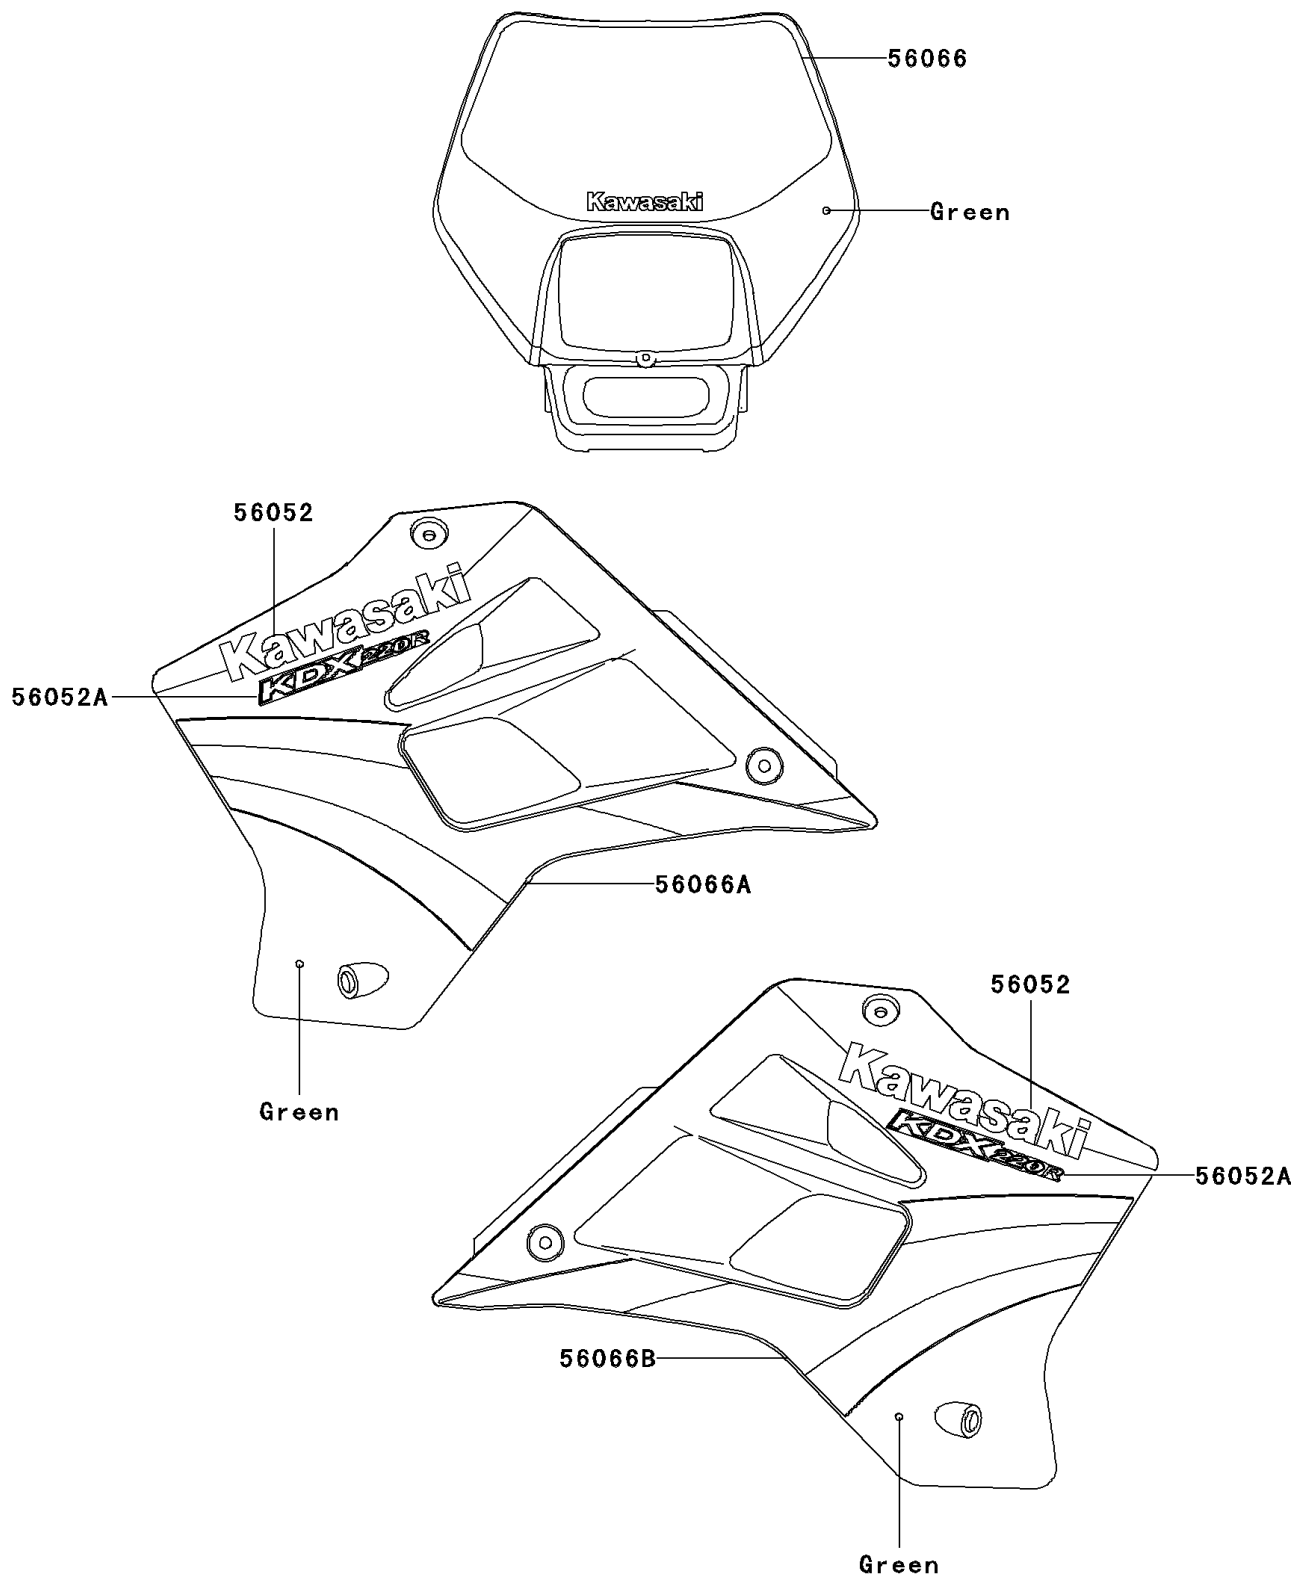

2005 KDX220R PARTS DIAGRAM

Decals(Green)(A12)

F2861B

2005 KDX220R PARTS LIST

Decals(Green)(A12)

ITEM NAME	PART NUMBER	QUANTITY
MARK,SHROUD,KAWASAKI (Ref # 56052)	56052-0395	1
MARK,SHROUD,KDX220R (Ref # 56052A)	56052-0432	1
PATTERN,HEAD LAMP COVER (Ref # 56066)	56066-1089	1
PATTERN,SHROUD,LH (Ref # 56066A)	56066-1637	1
PATTERN,SHROUD,RH (Ref # 56066B)	56066-1638	1